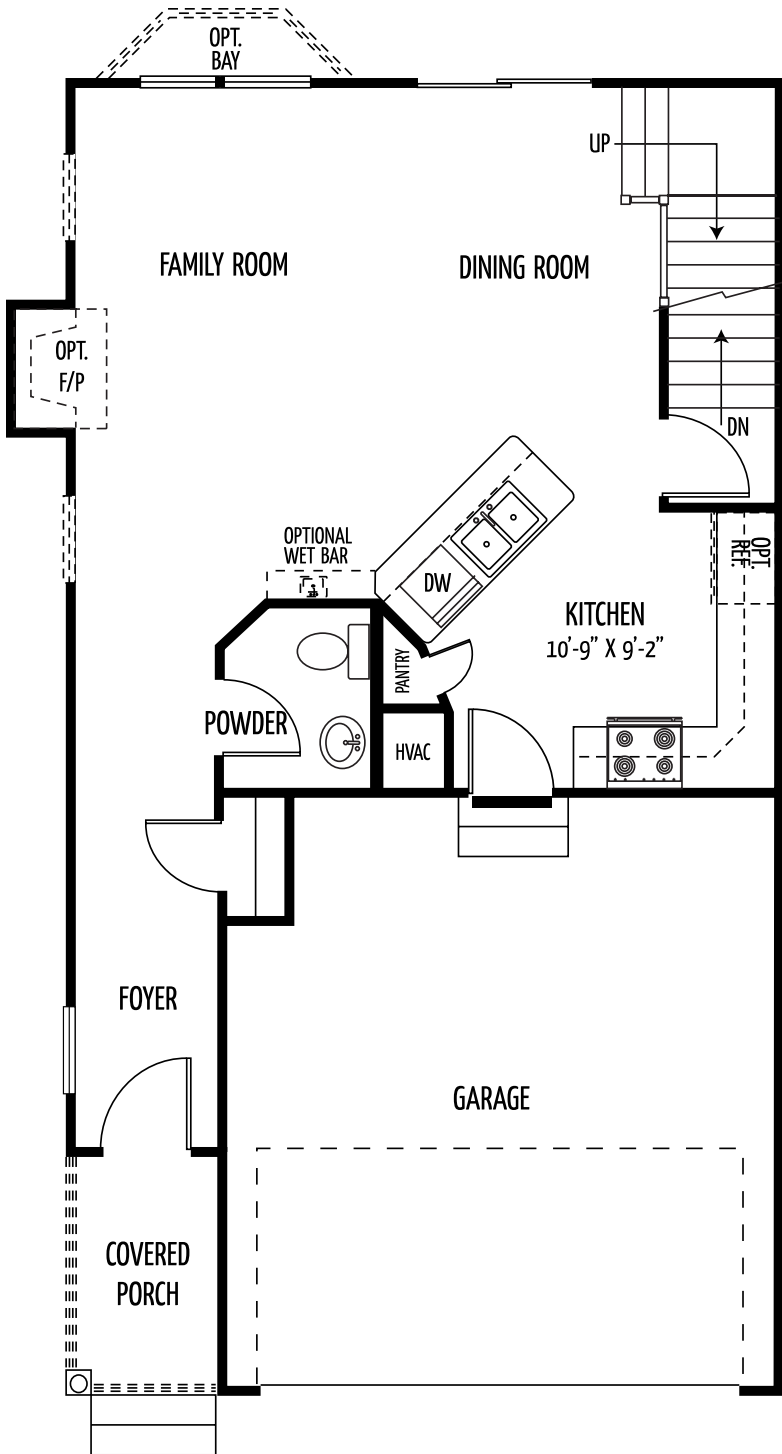

# The Coolidge

(Approx. 1546 square feet)

With charming appeal this 3 Bedroom 2.5 bath colonial home features a 2 car garage, dining and living room and kitchen with pantry, a coat closet at entrance, bedroom level washer and dryer closet, huge closets. Optional finished basement available.

COOLIDGE FIRST FLOOR

OPTIONAL KITCHEN

COOLIDGE OPTIONAL SECOND FLOOR

COOLIDGE STANDARD SECOND FLOOR

OPTIONAL SLIDING DOOR WALKOUT

OPTIONAL AREA WAY

STANDARD EGRESS WINDOW

OPTIONAL REC. ROOM

OPT. DOOR

SUMP

OPT. BATHROOM

HVAC

WH

STORAGE WITH FINISHED BASEMENT

OPT. BATH WITH 2' EXT.

GARAGE