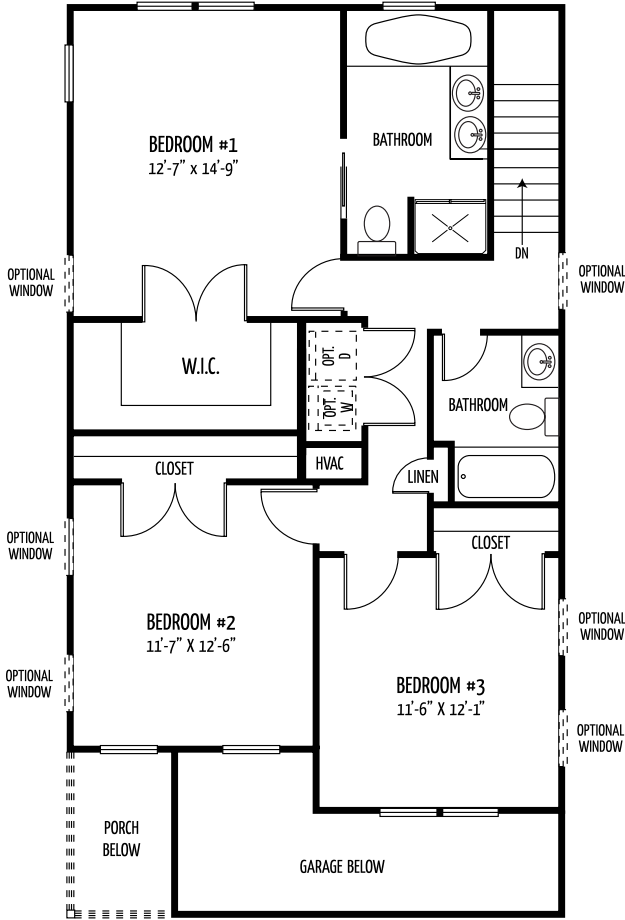

# The Coolidge

(Approx. 1546 square feet)

With charming appeal this 3 Bedroom 2.5 bath colonial home features a 2 car garage, dining and living room and kitchen with pantry, a coat closet at entrance, bedroom level washer and dryer closet, huge closets. Optional finished basement available.

COOLIDGE FIRST FLOOR

OPTIONAL KITCHEN

COOLIDGE OPTIONAL SECOND FLOOR

COOLIDGE STANDARD SECOND FLOOR

OPTIONAL SLIDING DOOR WALKOUT

OPTIONAL AREA WAY

STANDARD EGRESS WINDOW

OPTIONAL REC. ROOM

OPT. DOOR

SUMP

OPT. BATHROOM

HVAC

WH

STORAGE WITH FINISHED BASEMENT

OPT. BATH WITH 2' EXT.

GARAGE