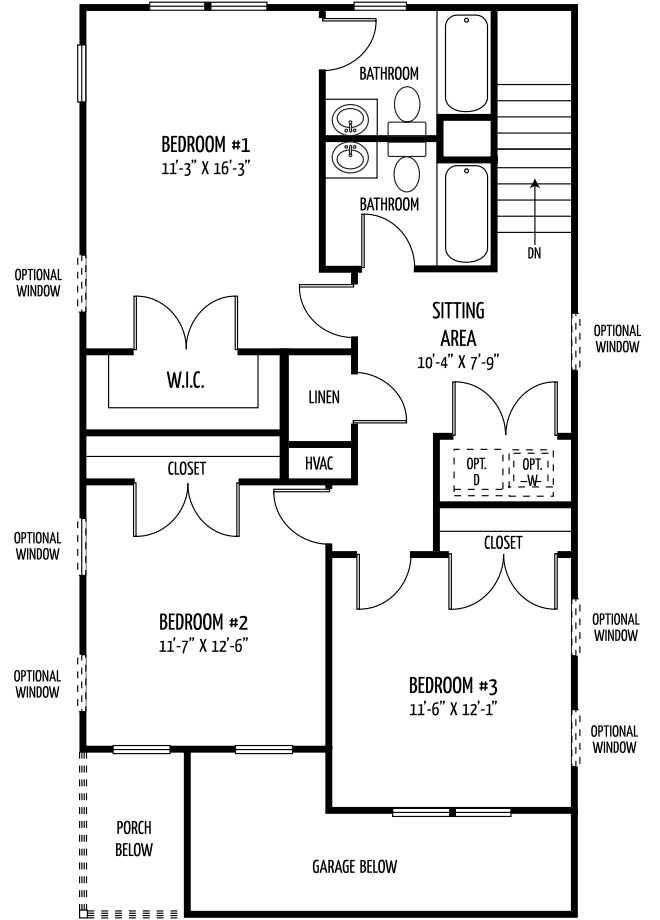

# The Coolidge

(Approx. 1546 square feet)

With charming appeal this 3 Bedroom 2.5 bath colonial home features a 2 car garage, dining and living room and kitchen with pantry, a coat closet at entrance, bedroom level washer and dryer closet, huge closets. Optional finished basement available.

COOLIDGE FIRST FLOOR

OPTIONAL KITCHEN

COOLIDGE OPTIONAL SECOND FLOOR

COOLIDGE STANDARD SECOND FLOOR

OPTIONAL SLIDING DOOR WALKOUT

OPTIONAL AREA WAY

STANDARD EGRESS WINDOW

OPTIONAL REC. ROOM

OPT. DOOR

SUMP

OPT. BATHROOM

HVAC

WH

STORAGE WITH FINISHED BASEMENT

OPT. BATH WITH 2' EXT.

GARAGE