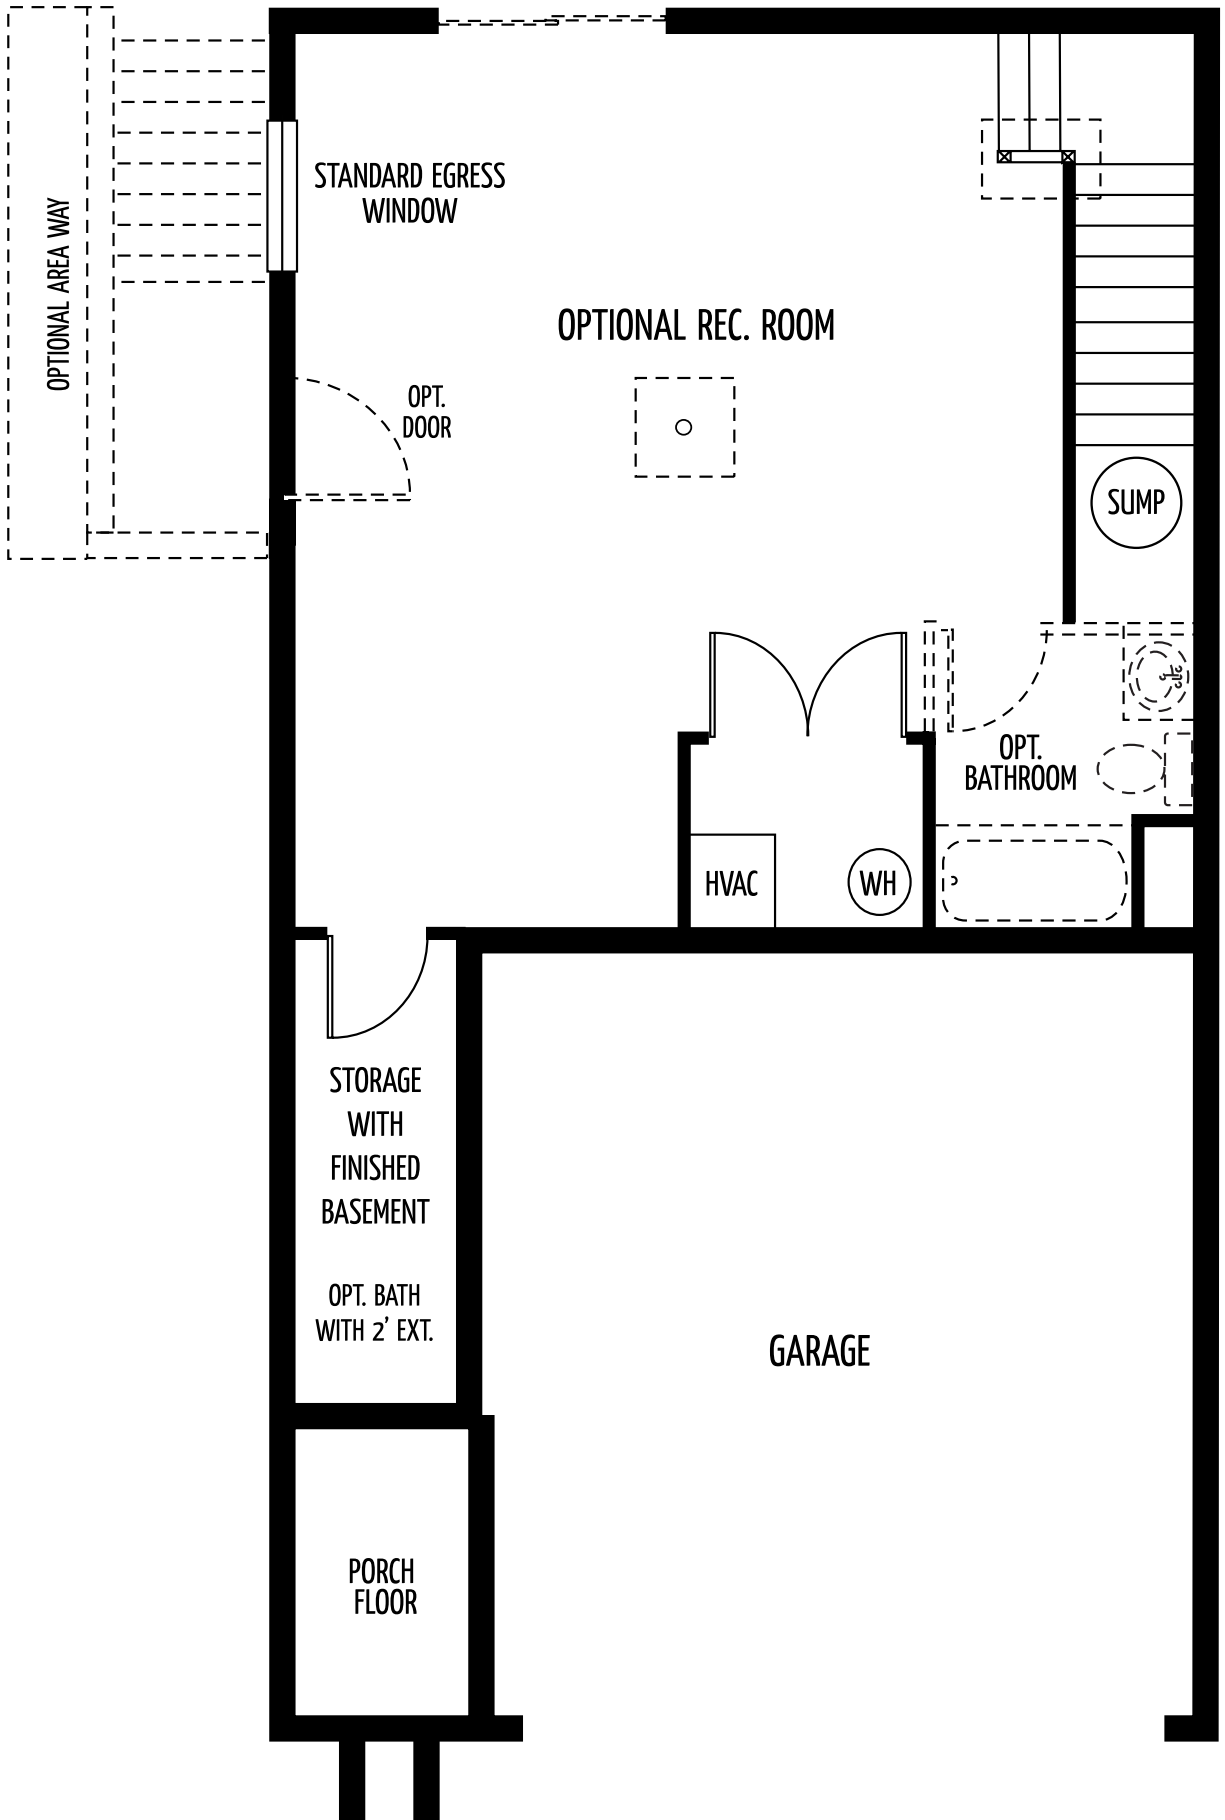

# The Coolidge

(Approx. 1546 square feet)

With charming appeal this 3 Bedroom 2.5 bath colonial home features a 2 car garage, dining and living room and kitchen with pantry, a coat closet at entrance, bedroom level washer and dryer closet, huge closets. Optional finished basement available.

COOLIDGE FIRST FLOOR

OPTIONAL KITCHEN

COOLIDGE OPTIONAL SECOND FLOOR

COOLIDGE STANDARD SECOND FLOOR

OPTIONAL SLIDING DOOR WALKOUT

OPTIONAL AREA WAY

STANDARD EGRESS WINDOW

OPTIONAL REC. ROOM

OPT. DOOR

SUMP

OPT. BATHROOM

HVAC

WH

STORAGE WITH FINISHED BASEMENT

OPT. BATH WITH 2' EXT.

GARAGE