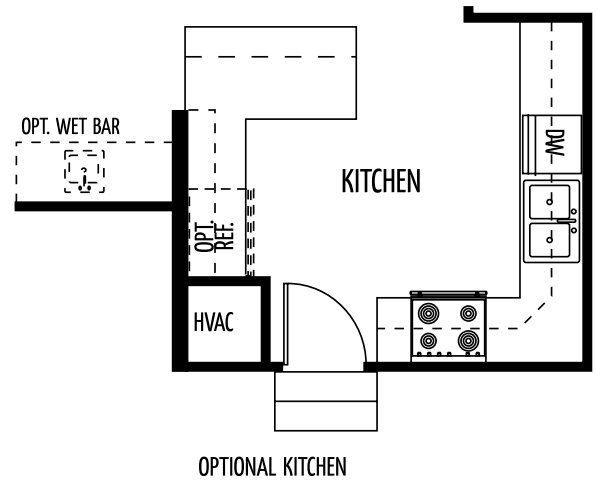

# The Coolidge

(Approx. 1546 square feet)

With charming appeal this 3 Bedroom 2.5 bath colonial home features a 2 car garage, dining and living room and kitchen with pantry, a coat closet at entrance, bedroom level washer and dryer closet, huge closets. Optional finished basement available.

COOLIDGE FIRST FLOOR

OPTIONAL KITCHEN

COOLIDGE OPTIONAL SECOND FLOOR

COOLIDGE STANDARD SECOND FLOOR

OPTIONAL SLIDING DOOR WALKOUT

OPTIONAL AREA WAY

STANDARD EGRESS WINDOW

OPTIONAL REC. ROOM