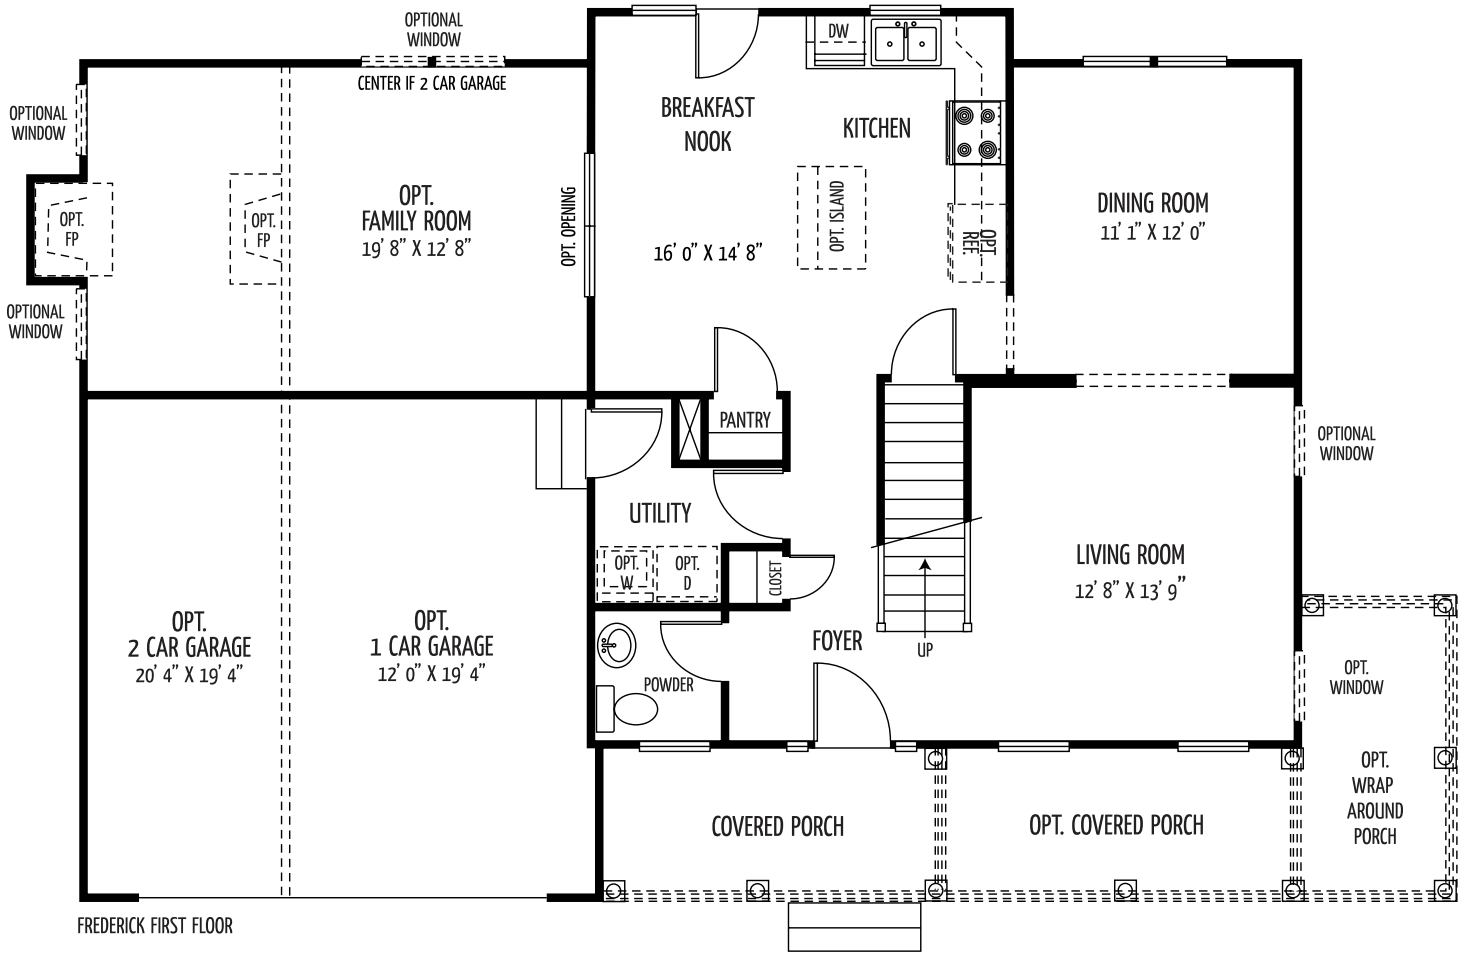

The Frederick

(Approx. 1601 square feet)

Optional 3 bedroom plan with master superbath and buddy bath available w/optional 1 car garage & family room approx 1757 square feet w/optional 2 car garage & family room approx 2261 square feet) 4 bedrooms colonial boasts 2-1/2 baths, two story colonial, full basement, optional 1 or 2 car garage, optional extended family room with garage, optional finished basement available.

FREDERICK SECOND FLOOR