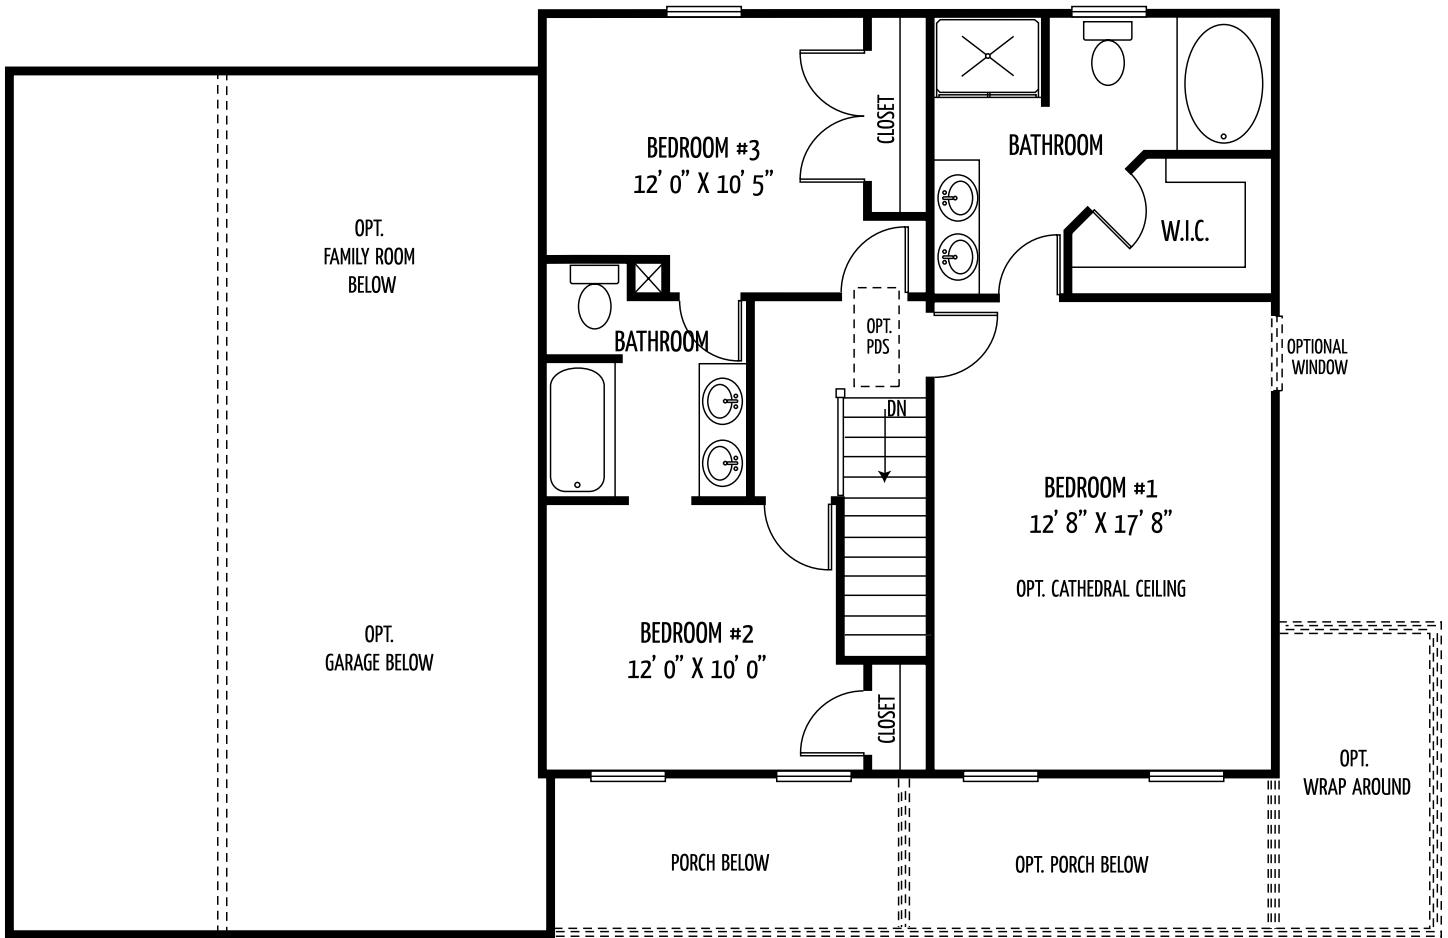

The Frederick

(Approx. 1601 square feet)

Optional 3 bedroom plan with master superbath and buddy bath available w/optional 1 car garage & family room approx 1757 square feet w/optional 2 car garage & family room approx 2261 square feet) 4 bedrooms colonial boasts 2-1/2 baths, two story colonial, full basement, optional 1 or 2 car garage, optional extended family room with garage, optional finished basement available.

FREDERICK SECOND FLOOR