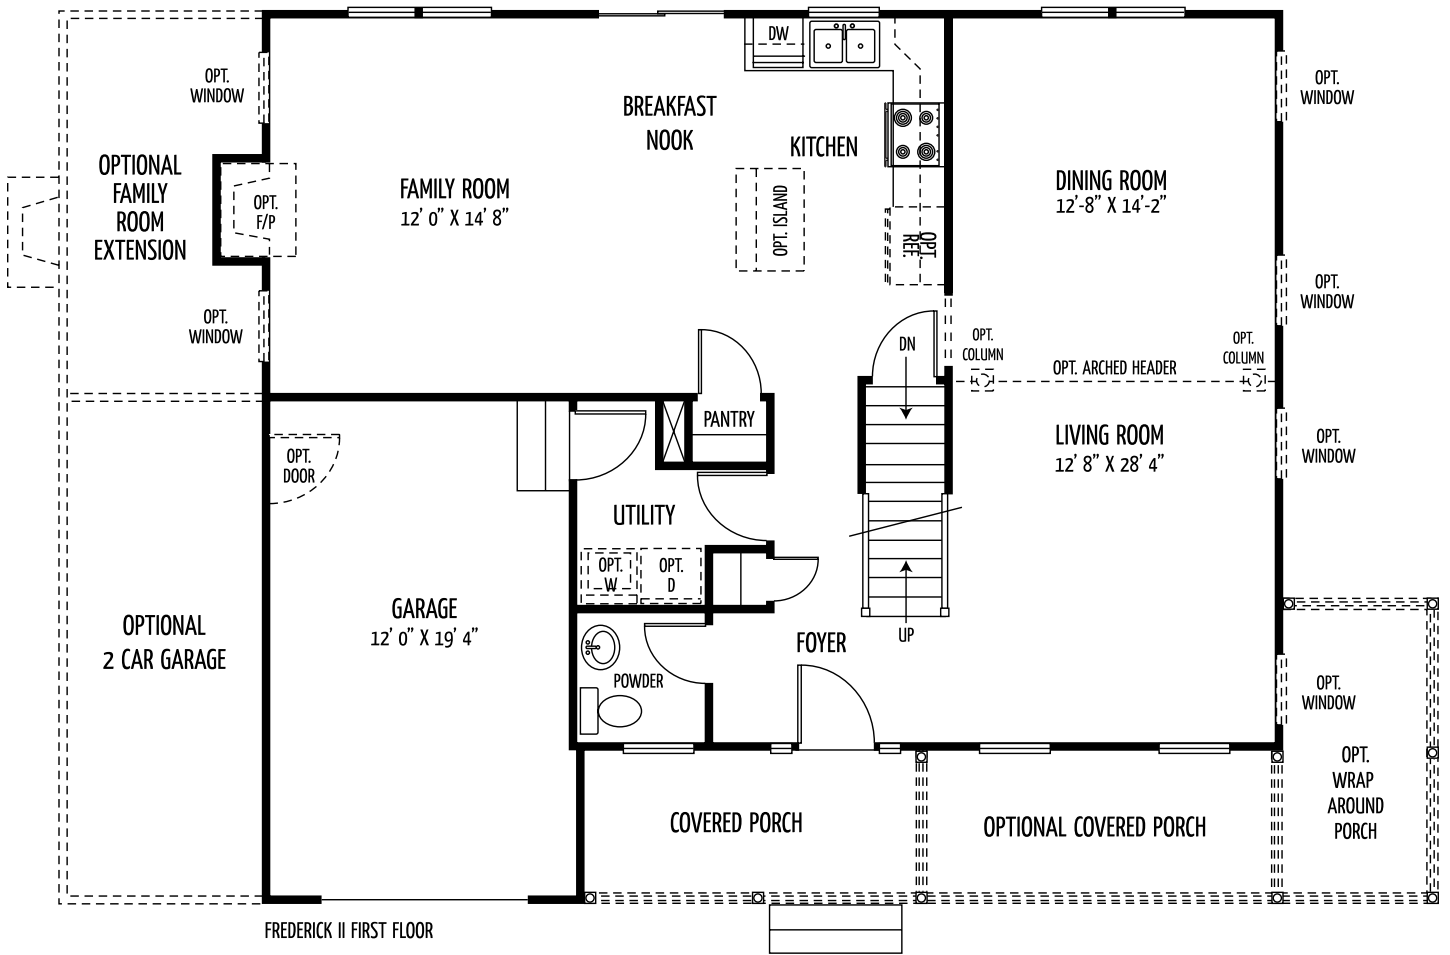

# The Frederick II

(Approx. 2060 square feet)

Fantastic open floor plan welcomes you with 4 bedrooms boasting 2-1/2 baths, full basement, optional 1 or 2 car garage, optional extended family room with garage, optional finished basement available.

FREDERICK II SECOND FLOOR