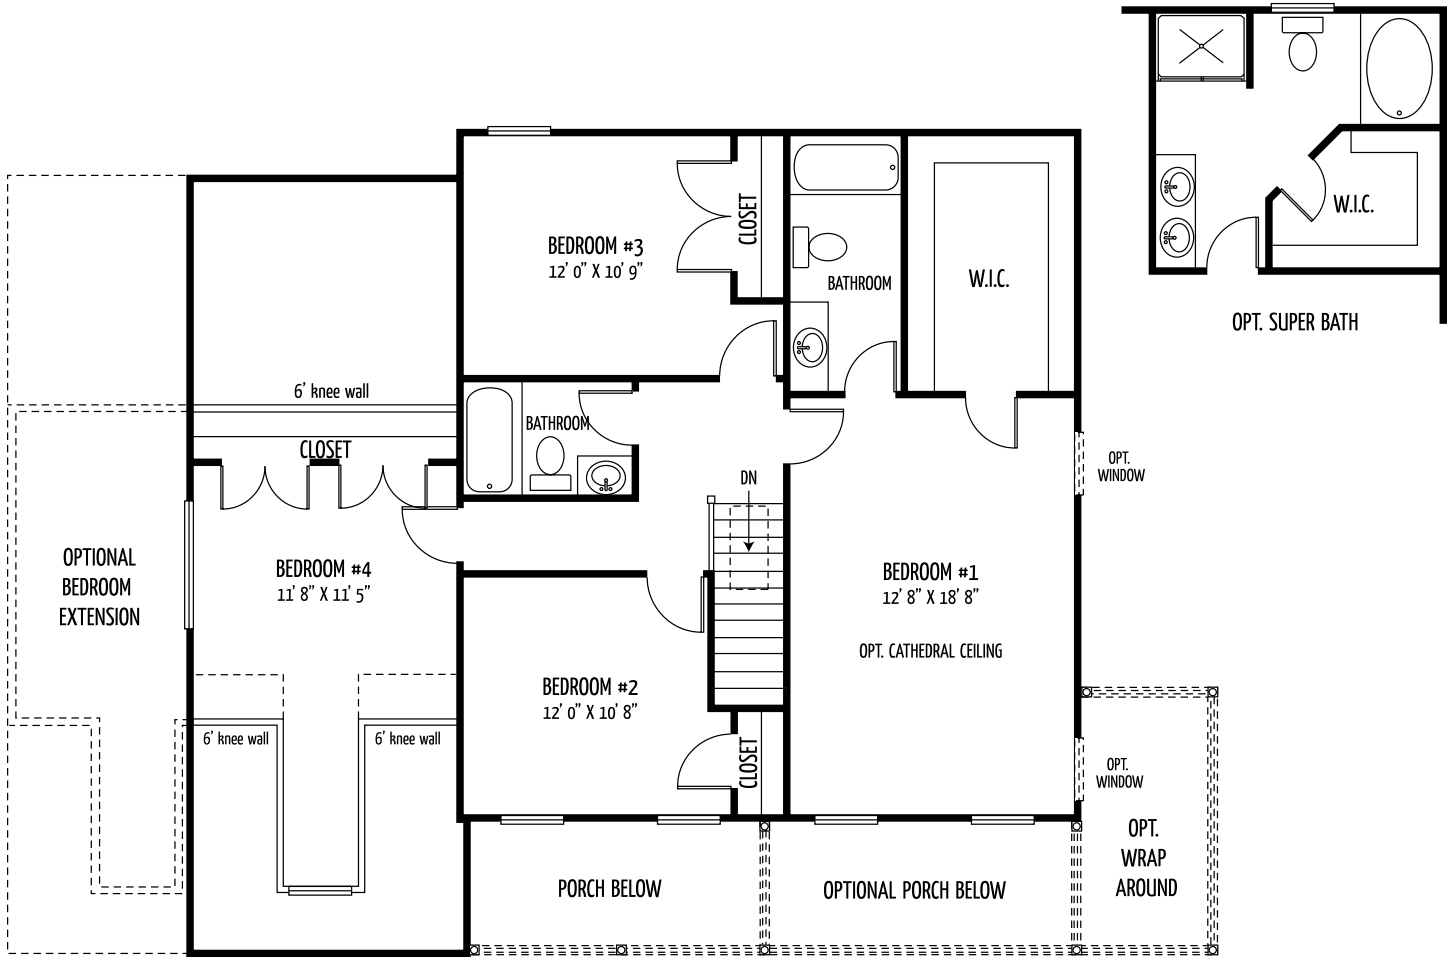

# The Frederick II

(Approx. 2060 square feet)

Fantastic open floor plan welcomes you with 4 bedrooms boasting 2-1/2 baths, full basement, optional 1 or 2 car garage, optional extended family room with garage, optional finished basement available.

FREDERICK II SECOND FLOOR