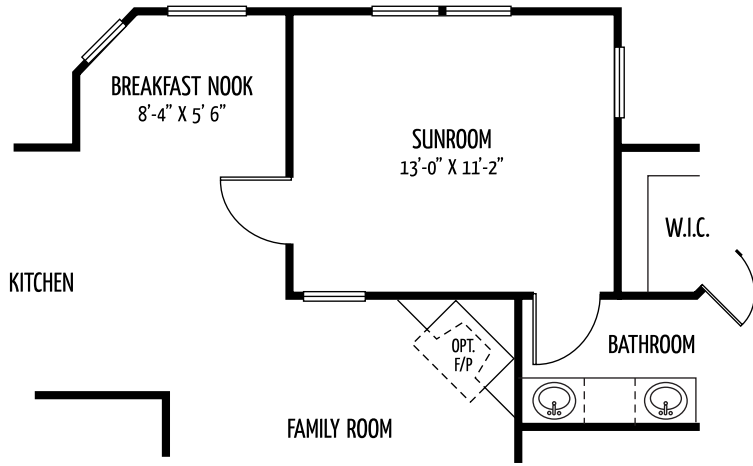

# The Georgetown

(Approx. 1552 square feet)

One level living at it's finest. This 3 bedroom 2 bath rancher includes a 2 car garage, large washer and dryer utility/mud room on the main level, spacious family room, master bedroom with a super bath and walk-in closet. Separate dining room and parlor/library. Optional finished basement available.

OPTIONAL SUNROOM

GEORGETOWN FLOOR

GEORGETOWN BASEMENT