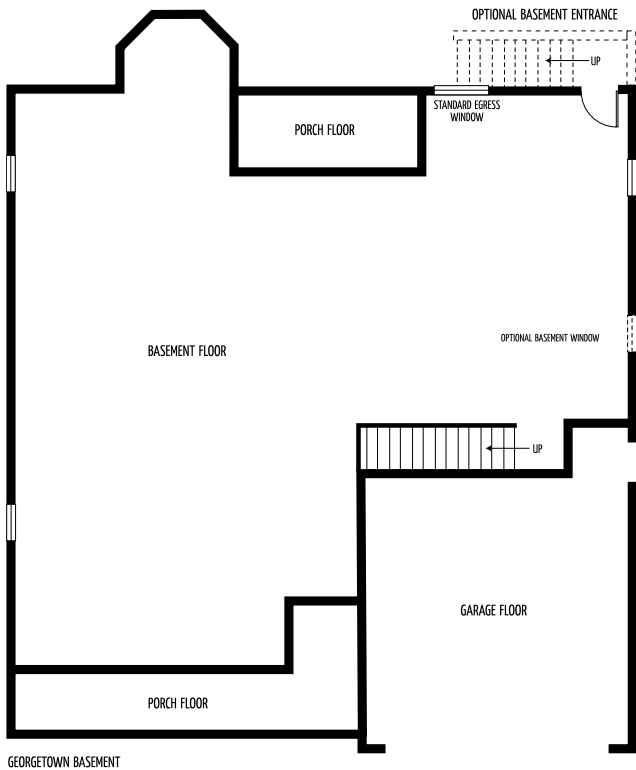

# The Georgetown

(Approx. 1552 square feet)

One level living at it's finest. This 3 bedroom 2 bath rancher includes a 2 car garage, large washer and dryer utility/mud room on the main level, spacious family room, master bedroom with a super bath and walk-in closet. Separate dining room and parlor/library. Optional finished basement available.

OPTIONAL SUNROOM

GEORGETOWN FLOOR

GEORGETOWN BASEMENT