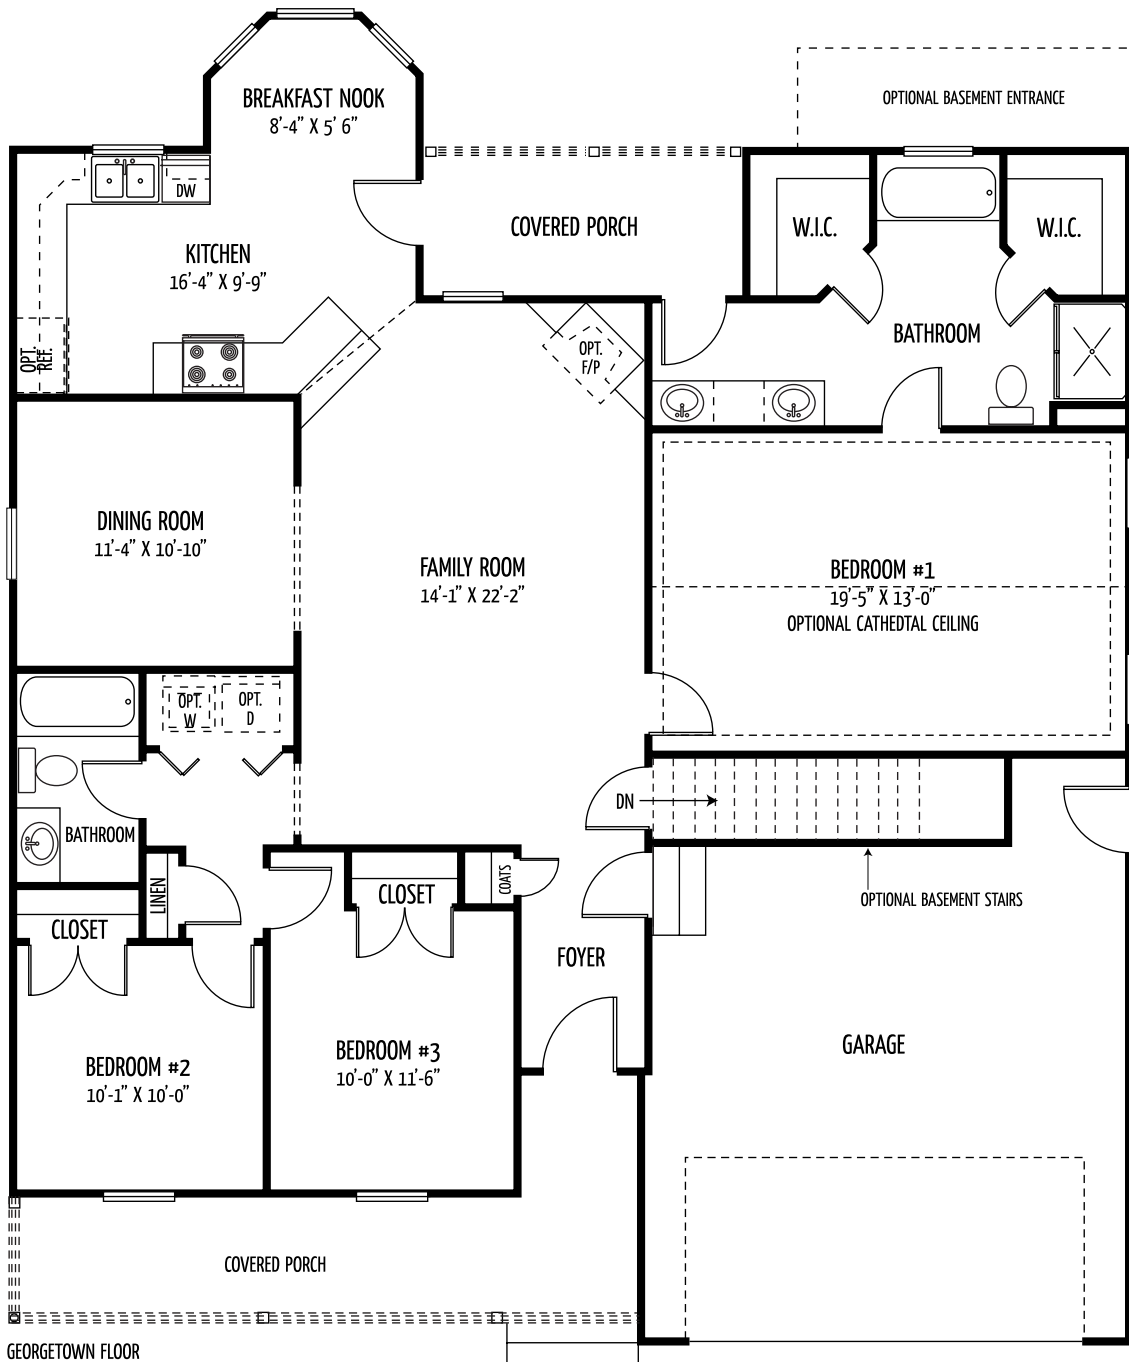

# The Georgetown

(Approx. 1552 square feet)

One level living at it's finest. This 3 bedroom 2 bath rancher includes a 2 car garage, large washer and dryer utility/mud room on the main level, spacious family room, master bedroom with a super bath and walk-in closet. Separate dining room and parlor/library. Optional finished basement available.

OPTIONAL SUNROOM

GEORGETOWN FLOOR

GEORGETOWN BASEMENT