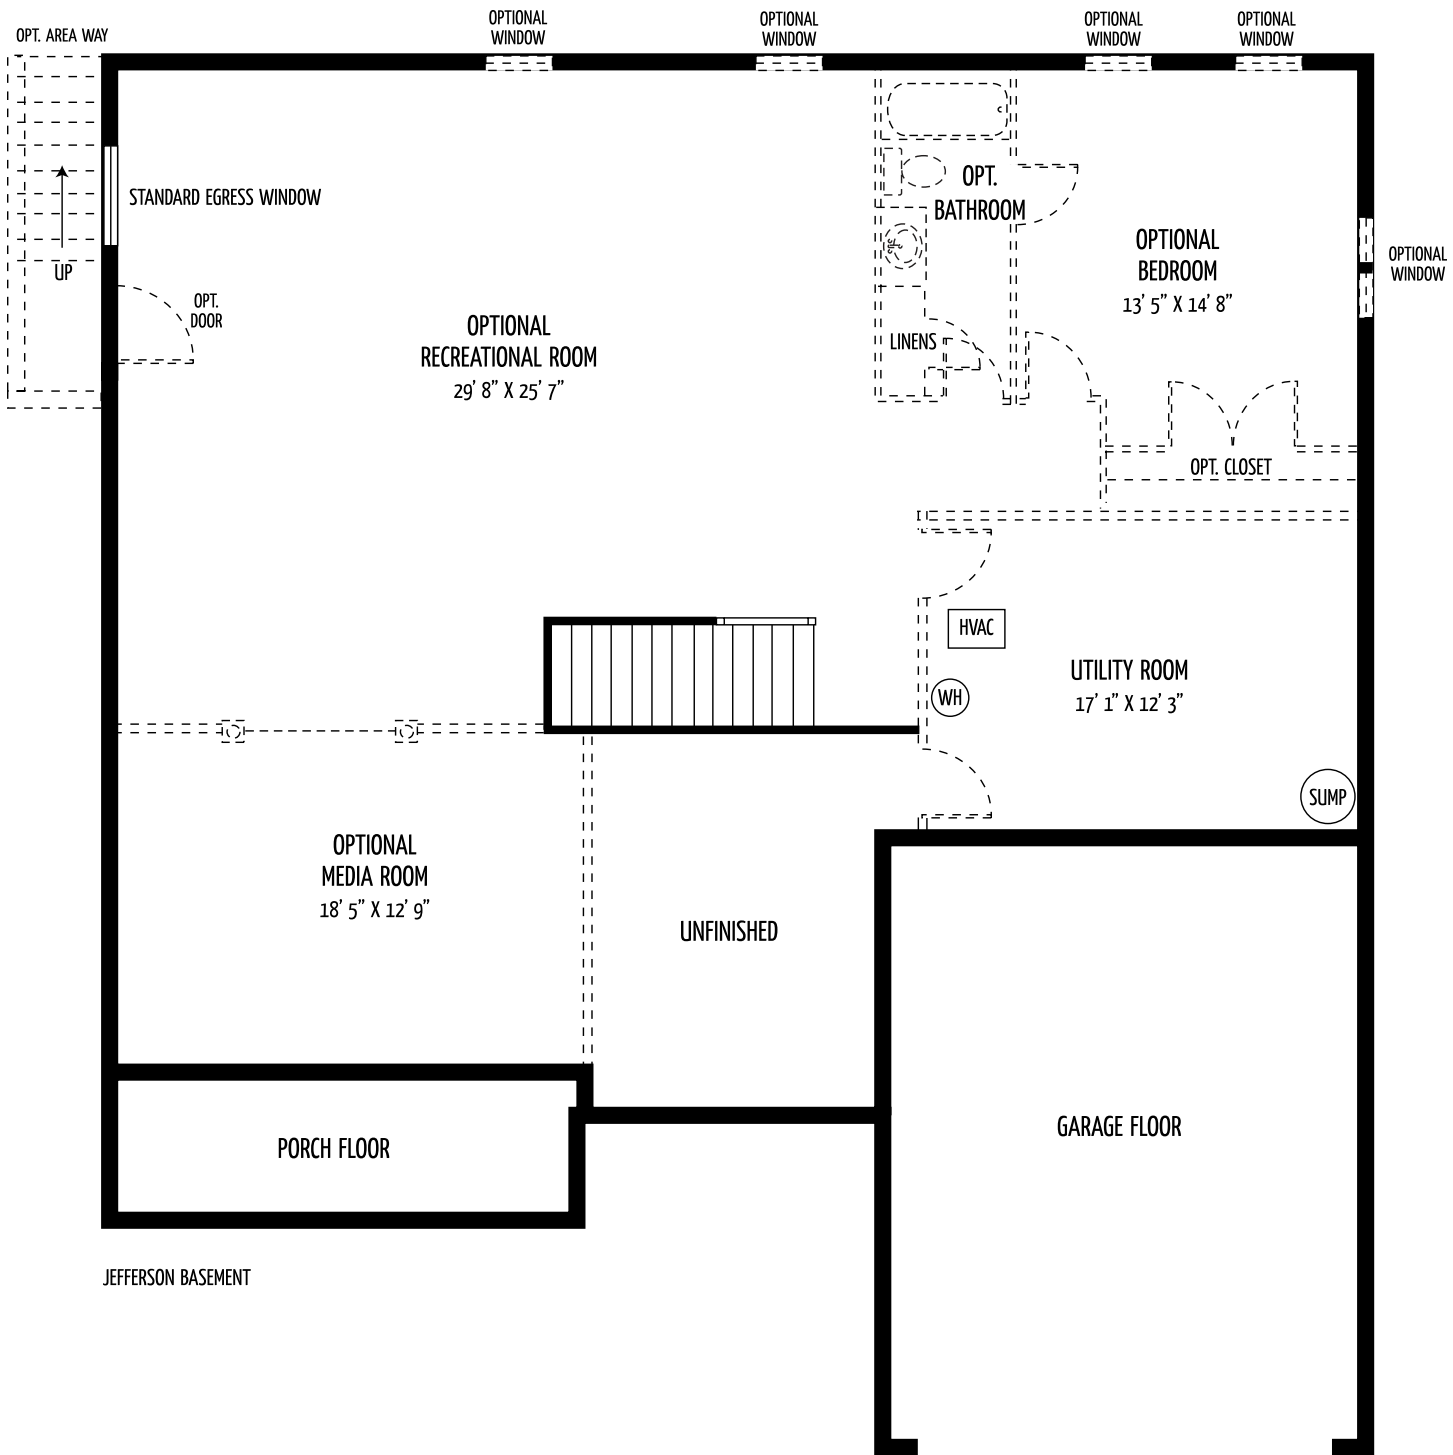

The Jefferson

(Approx. 2458 square feet)

Stately 4 bedroom 3.5 bath colonial features a two story foyer and great room. Standards include two car garage, powder room, kitchen with a breakfast nook and pantry. The 1st floor master suite has 2 walk-in closets and Super Bath. Washer and dryer utility/mud room on the main level. Optional finished basement available.

JEFFERSON SECOND FLOOR

JEFFERSON BASEMENT