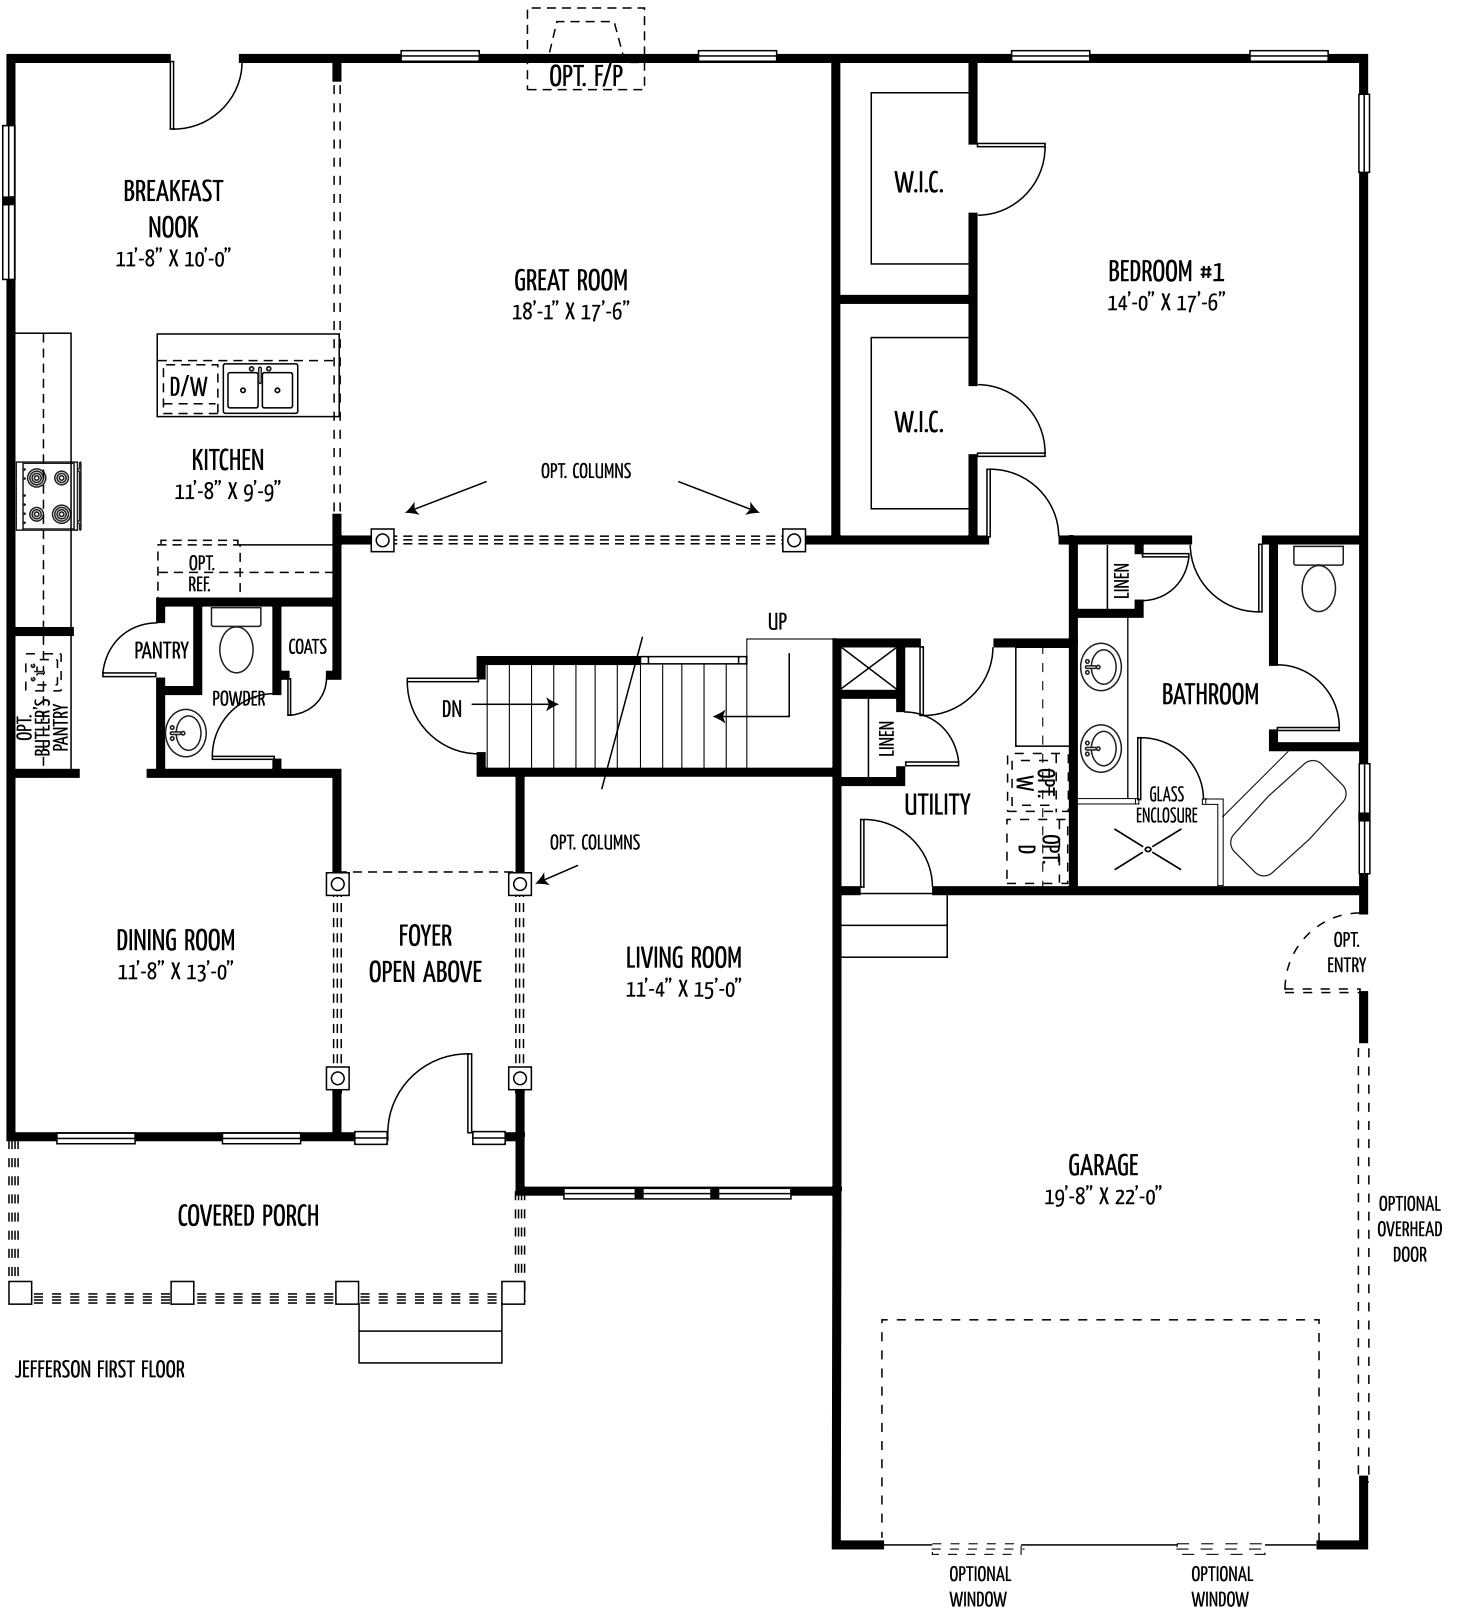

The Jefferson

(Approx. 2458 square feet)

Stately 4 bedroom 3.5 bath colonial features a two story foyer and great room. Standards include two car garage, powder room, kitchen with a breakfast nook and pantry. The 1st floor master suite has 2 walk-in closets and Super Bath. Washer and dryer utility/mud room on the main level. Optional finished basement available.

JEFFERSON SECOND FLOOR

JEFFERSON BASEMENT