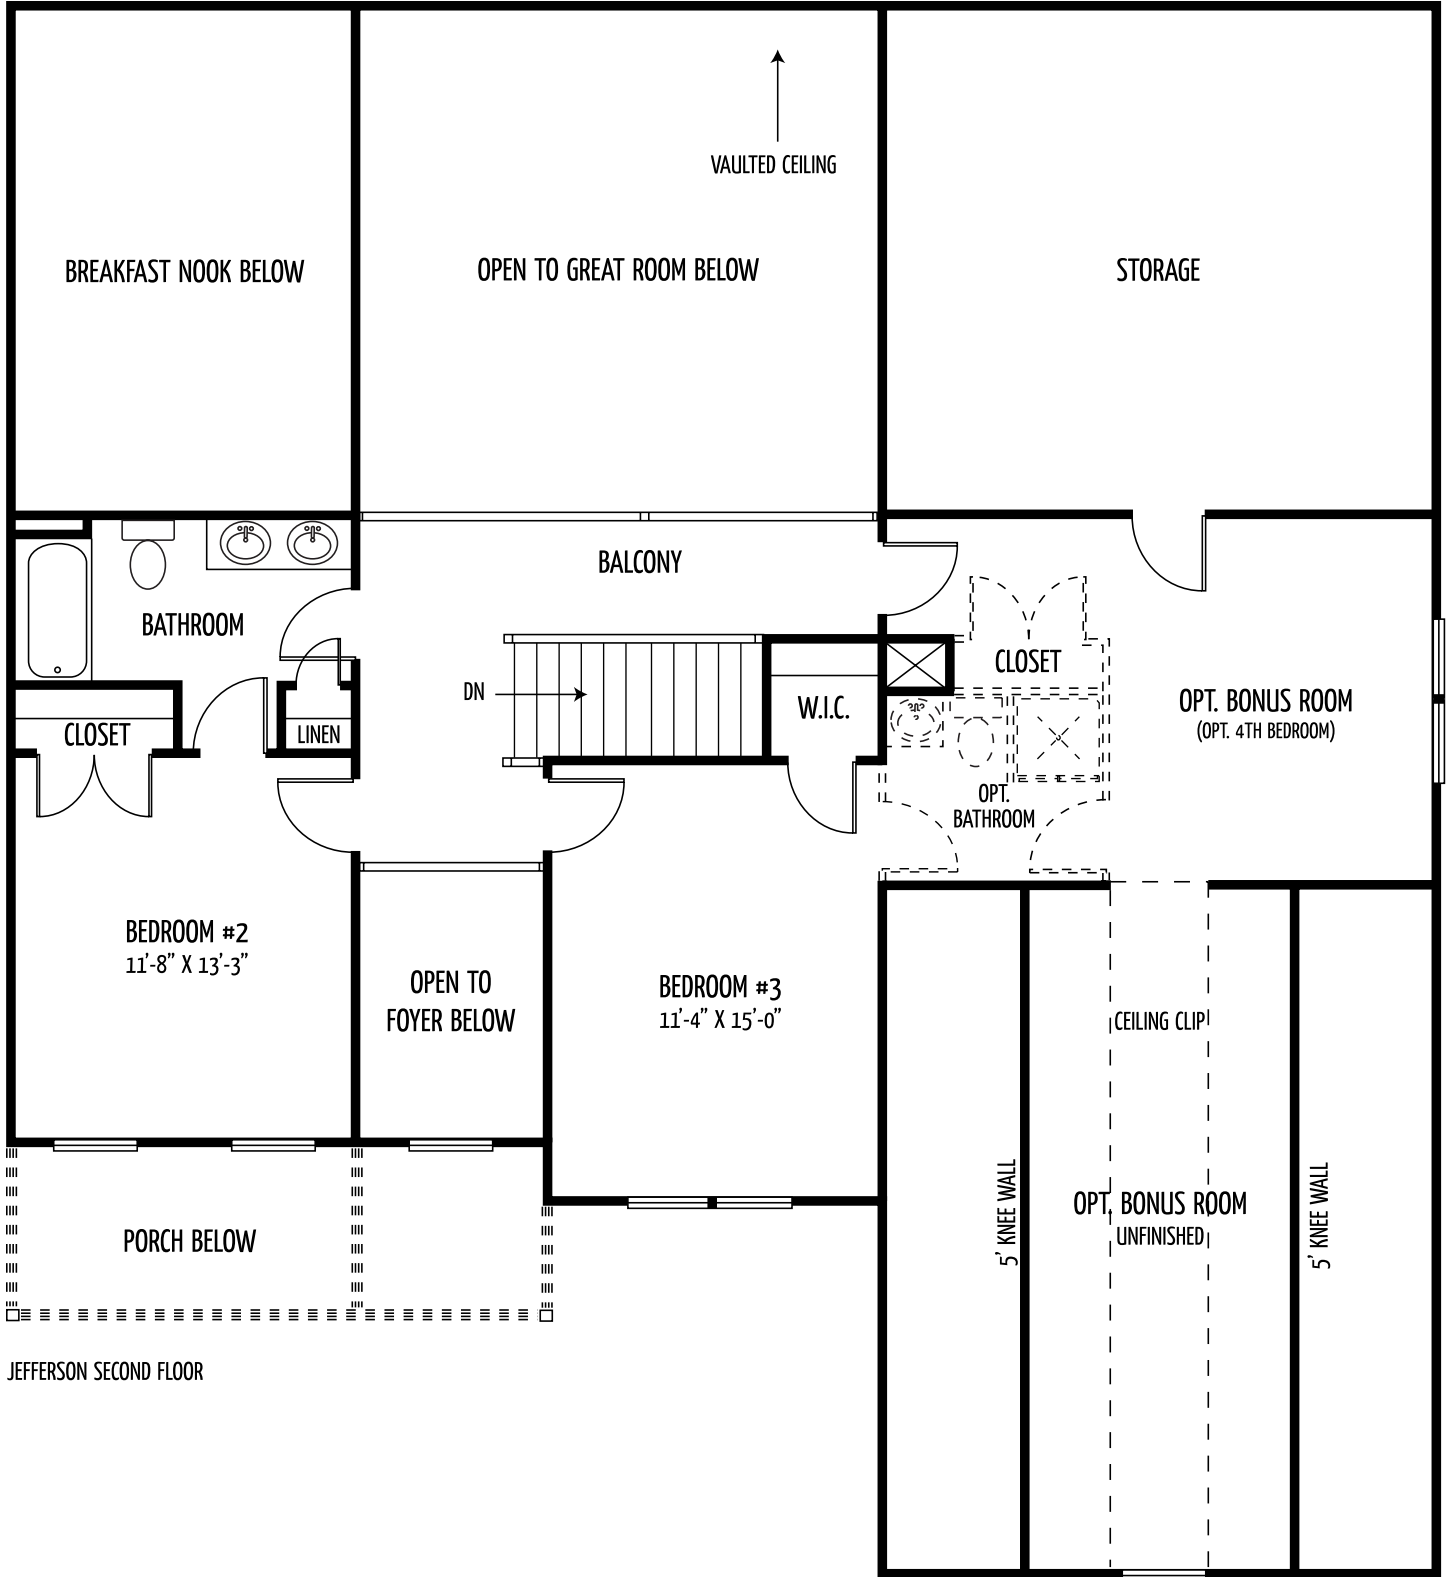

The Jefferson

(Approx. 2458 square feet)

Stately 4 bedroom 3.5 bath colonial features a two story foyer and great room. Standards include two car garage, powder room, kitchen with a breakfast nook and pantry. The 1st floor master suite has 2 walk-in closets and Super Bath. Washer and dryer utility/mud room on the main level. Optional finished basement available.

JEFFERSON SECOND FLOOR

JEFFERSON BASEMENT