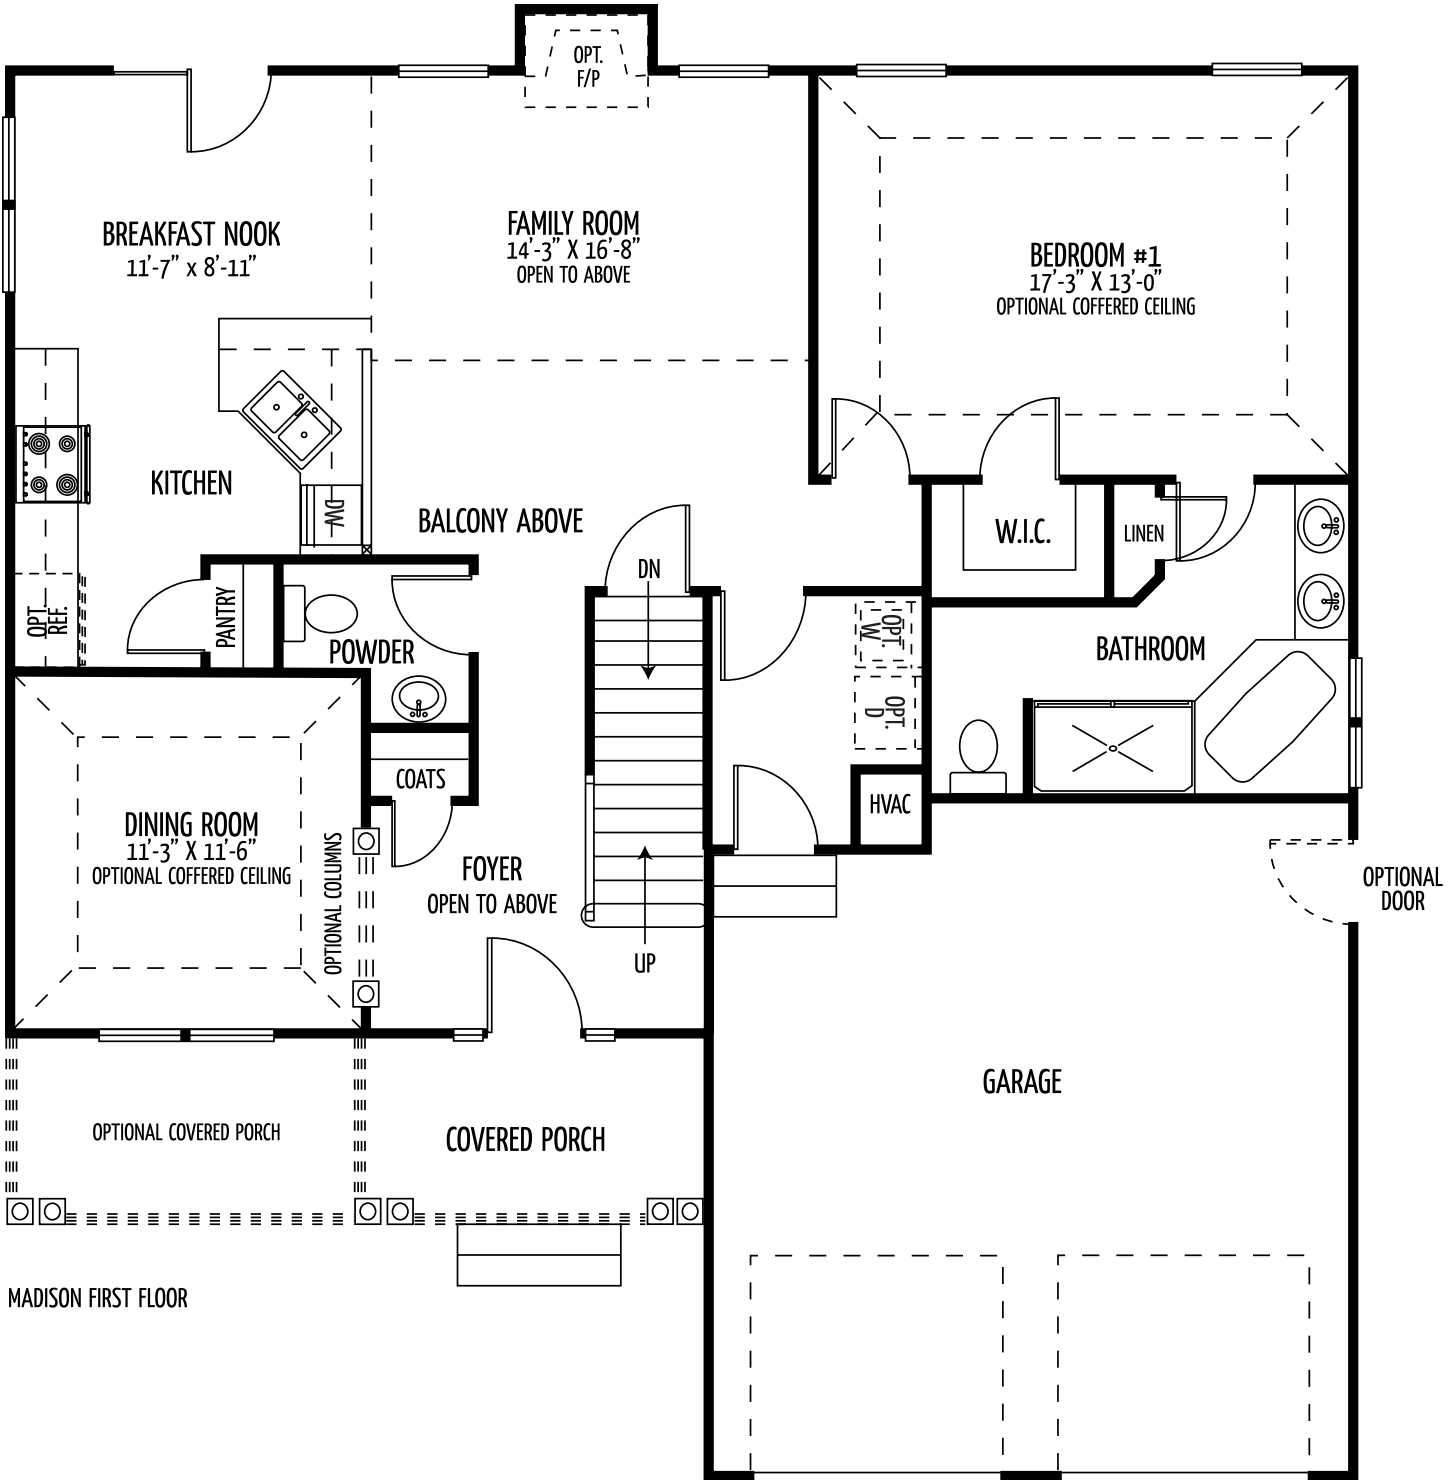

The Madison

(Approx 1800 sq. ft.)

2 story foyer! 2 story family room! Crisp floorplan is substantial boasting a 1st floor master with superbath. Spacious rooms include breakfast nook off kitchen, formal dining room, and family room. This 3 bedroom 2 car garage is truly a beauty! Optional finished basement available.

MADISON FIRST FLOOR