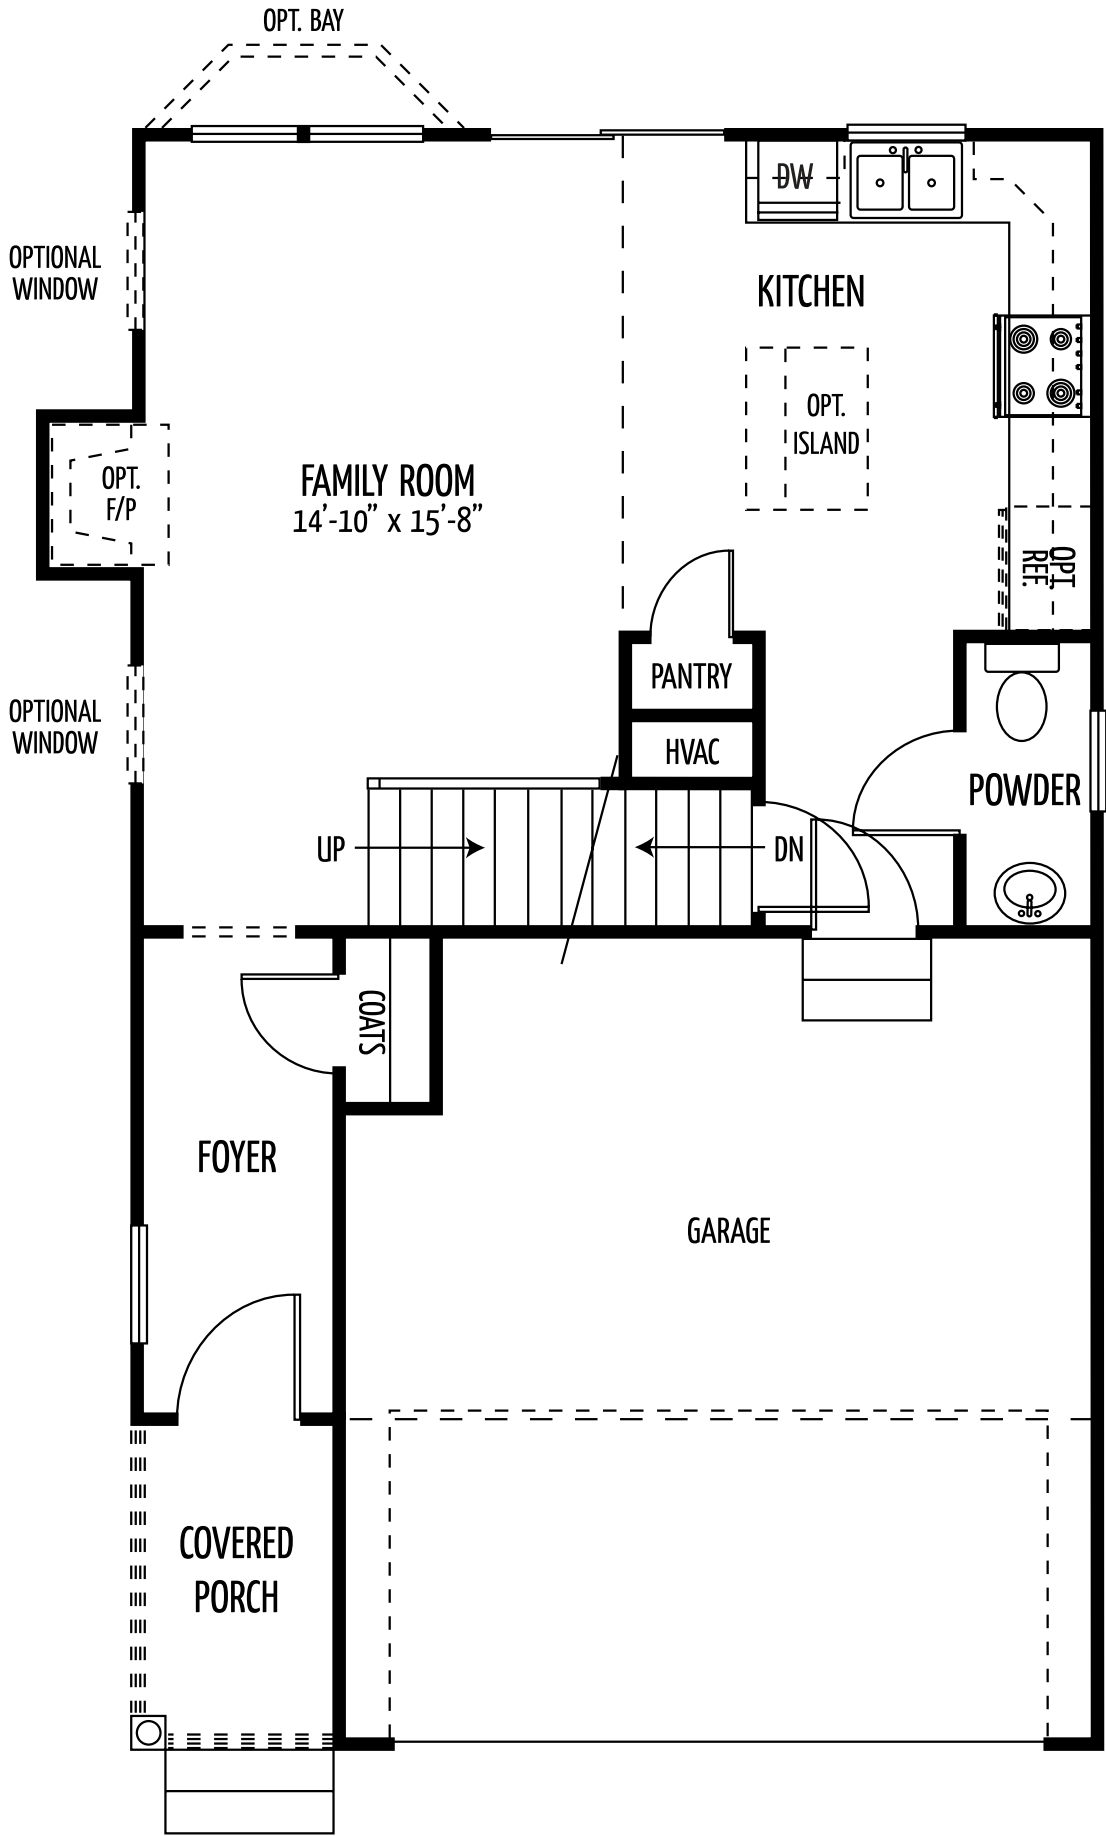

The McKinley

(Approx. 1354 square feet)

Fresh and affordable 3 bedroom 2.5 bath colonial has a 2 car garage. Standard features include covered front porch, coat closet, kitchen with an island and pantry, and powder room. Master bedroom has his and hers closets and full bath. Washer and dryer closet is located on the bedroom level. Optional finished basement and superbath in master available.

MCKINLEY FIRST FLOOR

MCKINLEY SECOND FLOOR

MCKINLEY BASEMENT