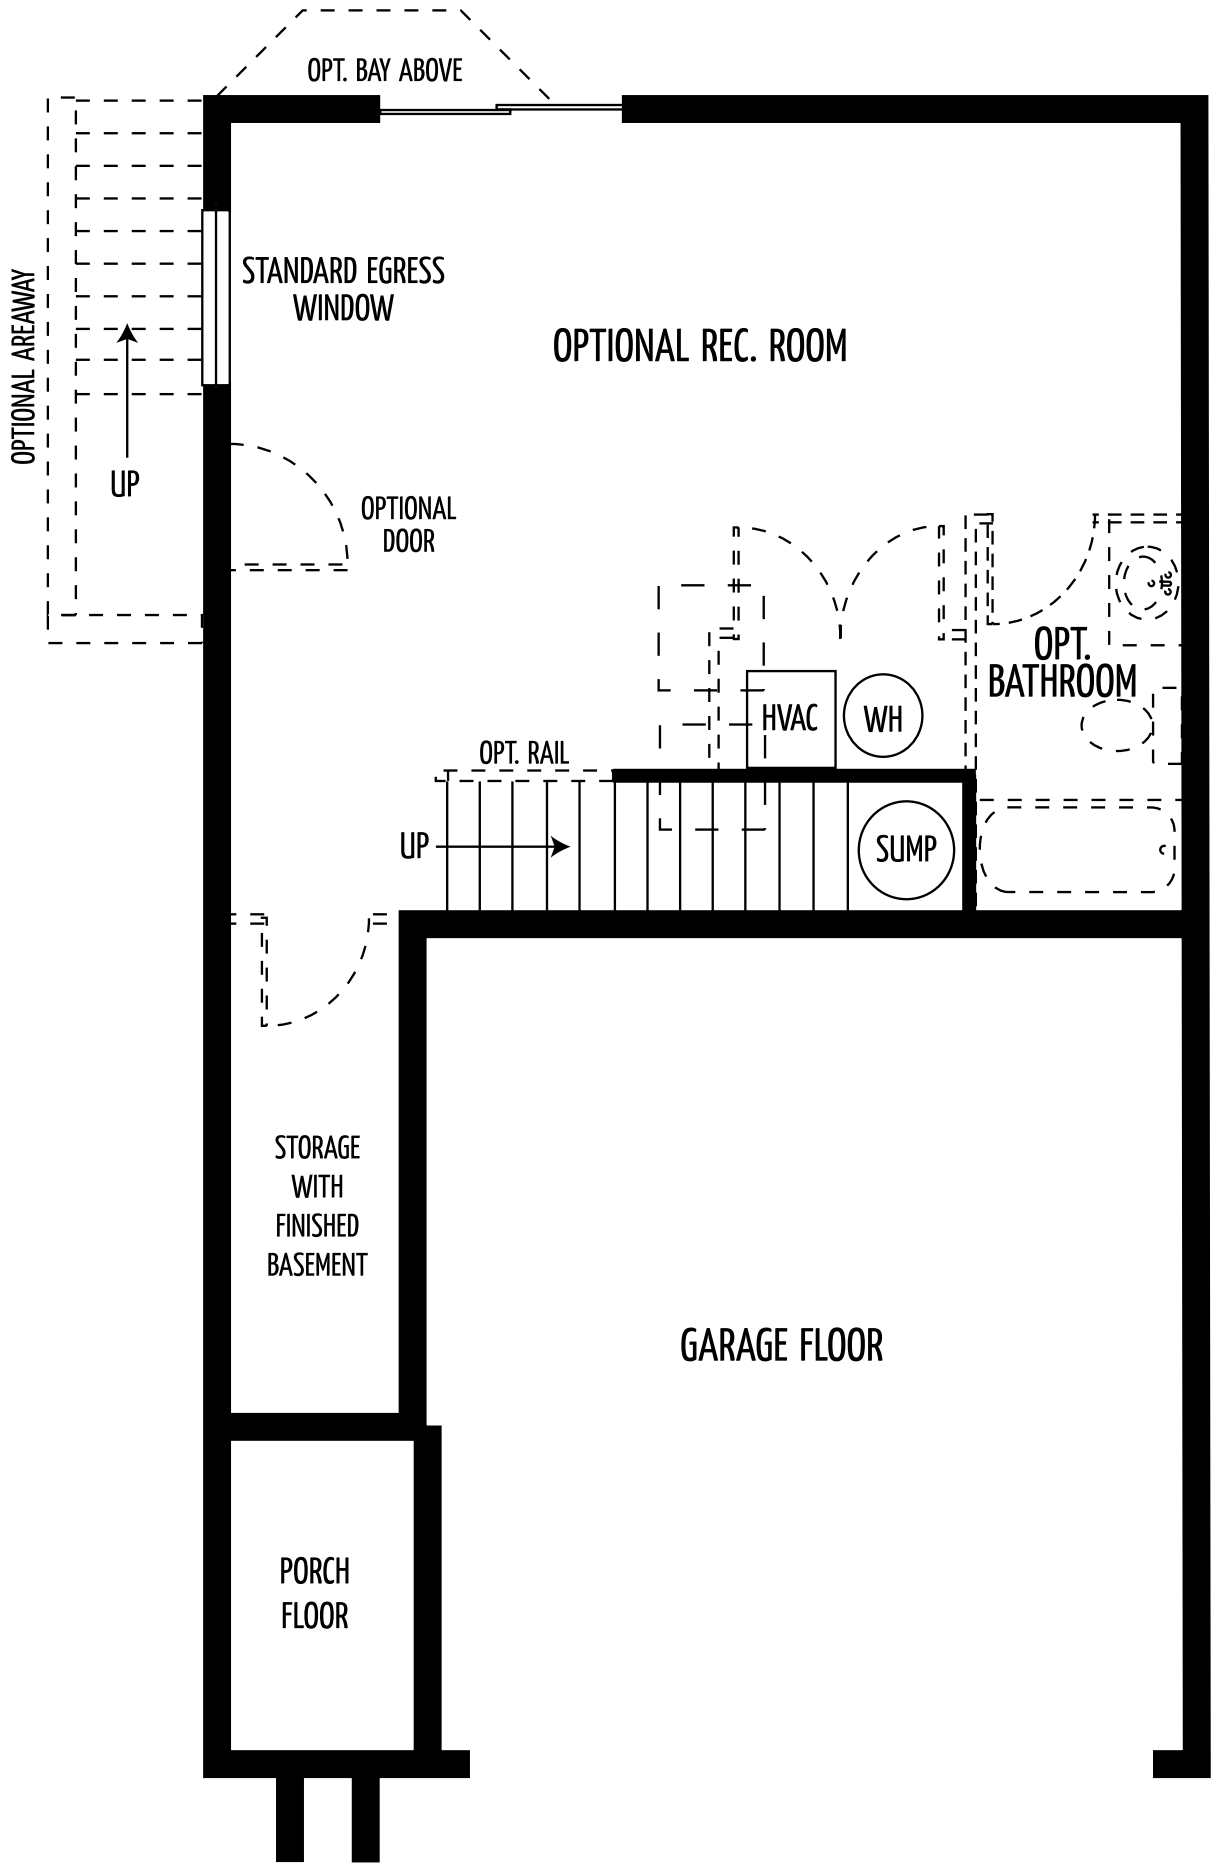

The McKinley

(Approx. 1354 square feet)

Fresh and affordable 3 bedroom 2.5 bath colonial has a 2 car garage. Standard features include covered front porch, coat closet, kitchen with an island and pantry, and powder room. Master bedroom has his and hers closets and full bath. Washer and dryer closet is located on the bedroom level. Optional finished basement and superbath in master available.

MCKINLEY FIRST FLOOR

MCKINLEY SECOND FLOOR

MCKINLEY BASEMENT