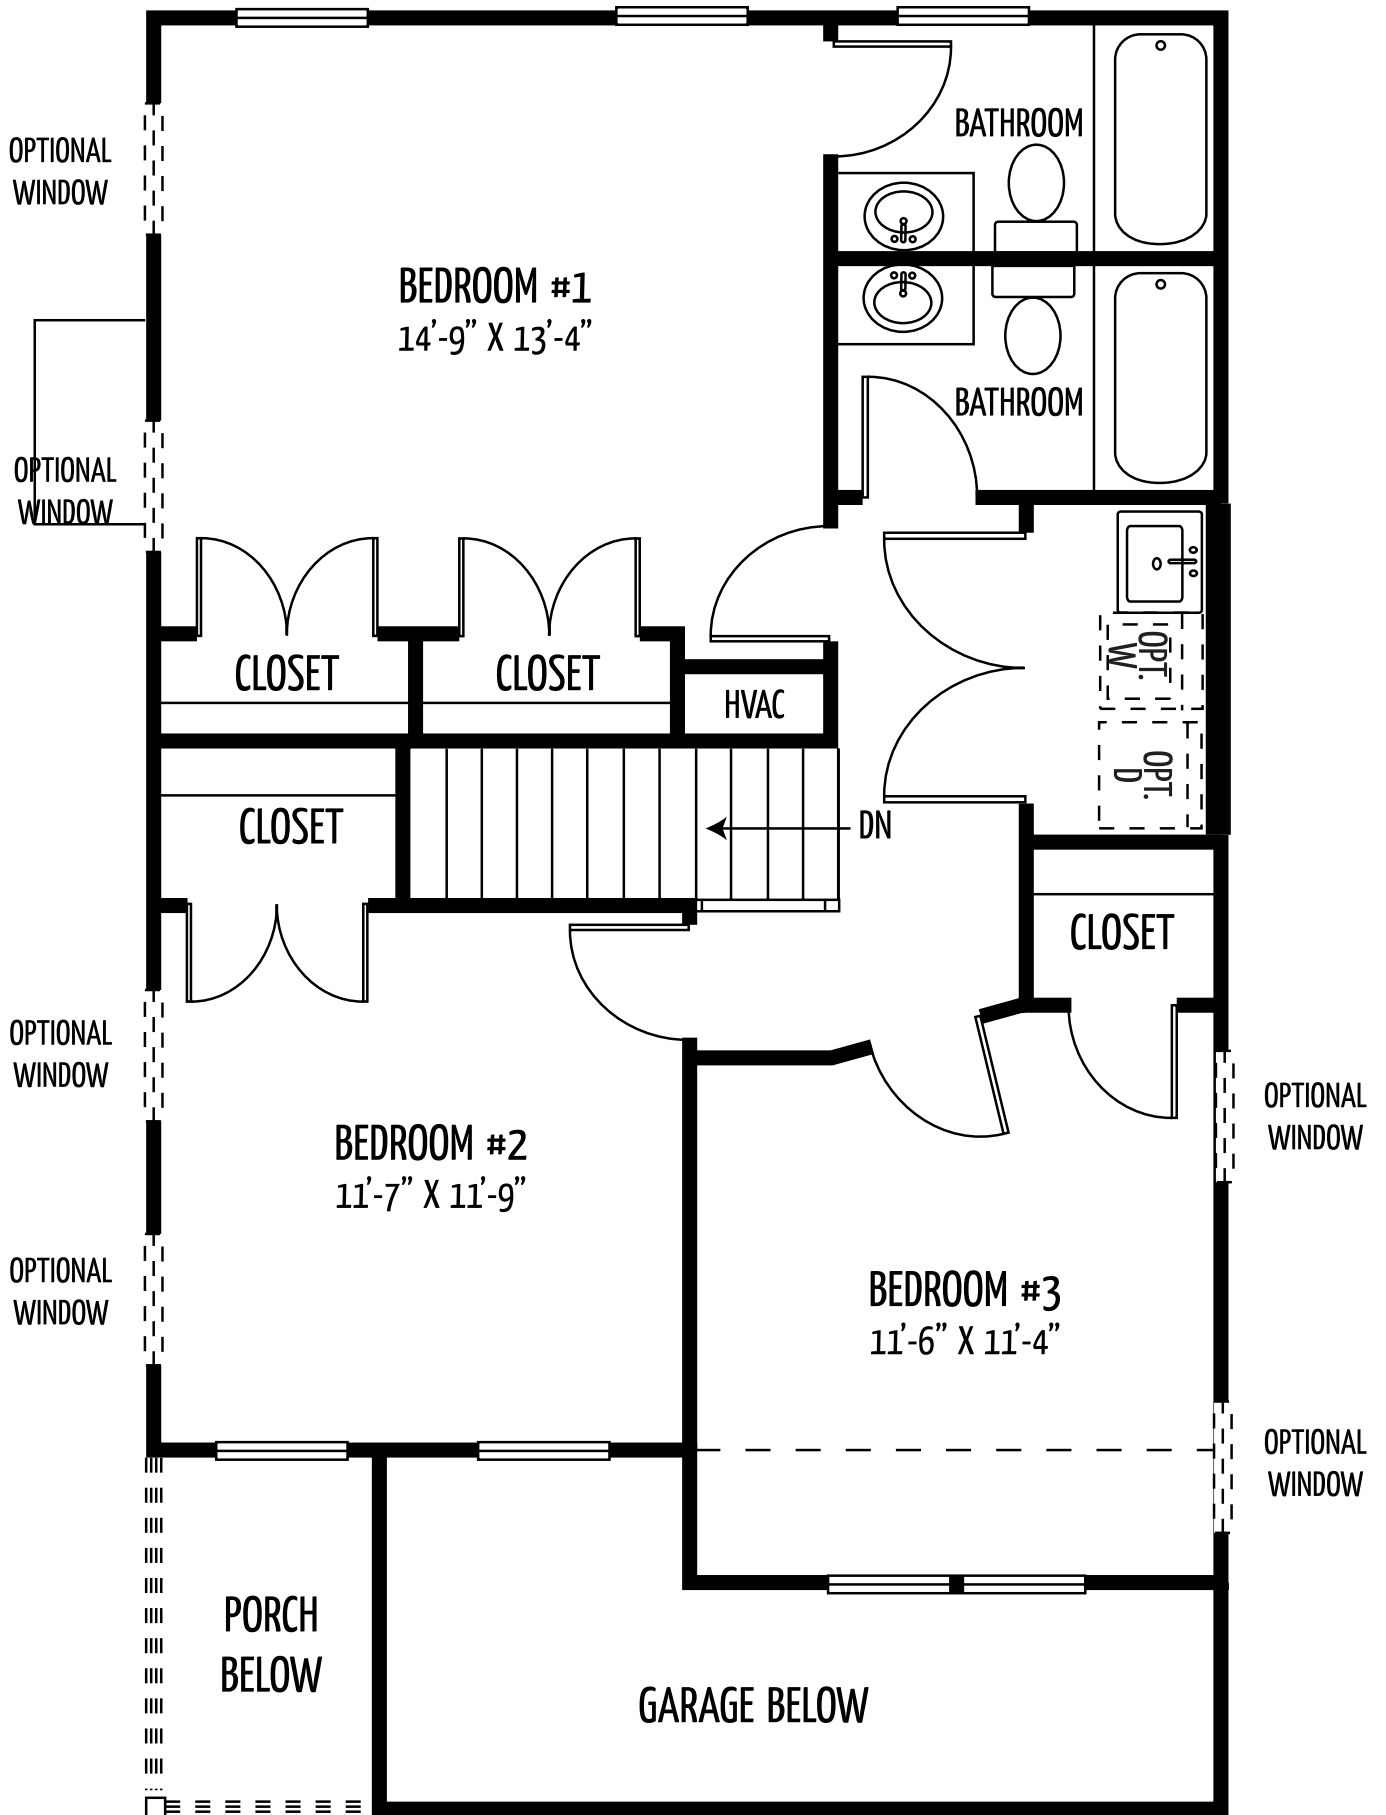

The McKinley

(Approx. 1354 square feet)

Fresh and affordable 3 bedroom 2.5 bath colonial has a 2 car garage. Standard features include covered front porch, coat closet, kitchen with an island and pantry, and powder room. Master bedroom has his and hers closets and full bath. Washer and dryer closet is located on the bedroom level. Optional finished basement and superbath in master available.

MCKINLEY FIRST FLOOR

MCKINLEY SECOND FLOOR

MCKINLEY BASEMENT