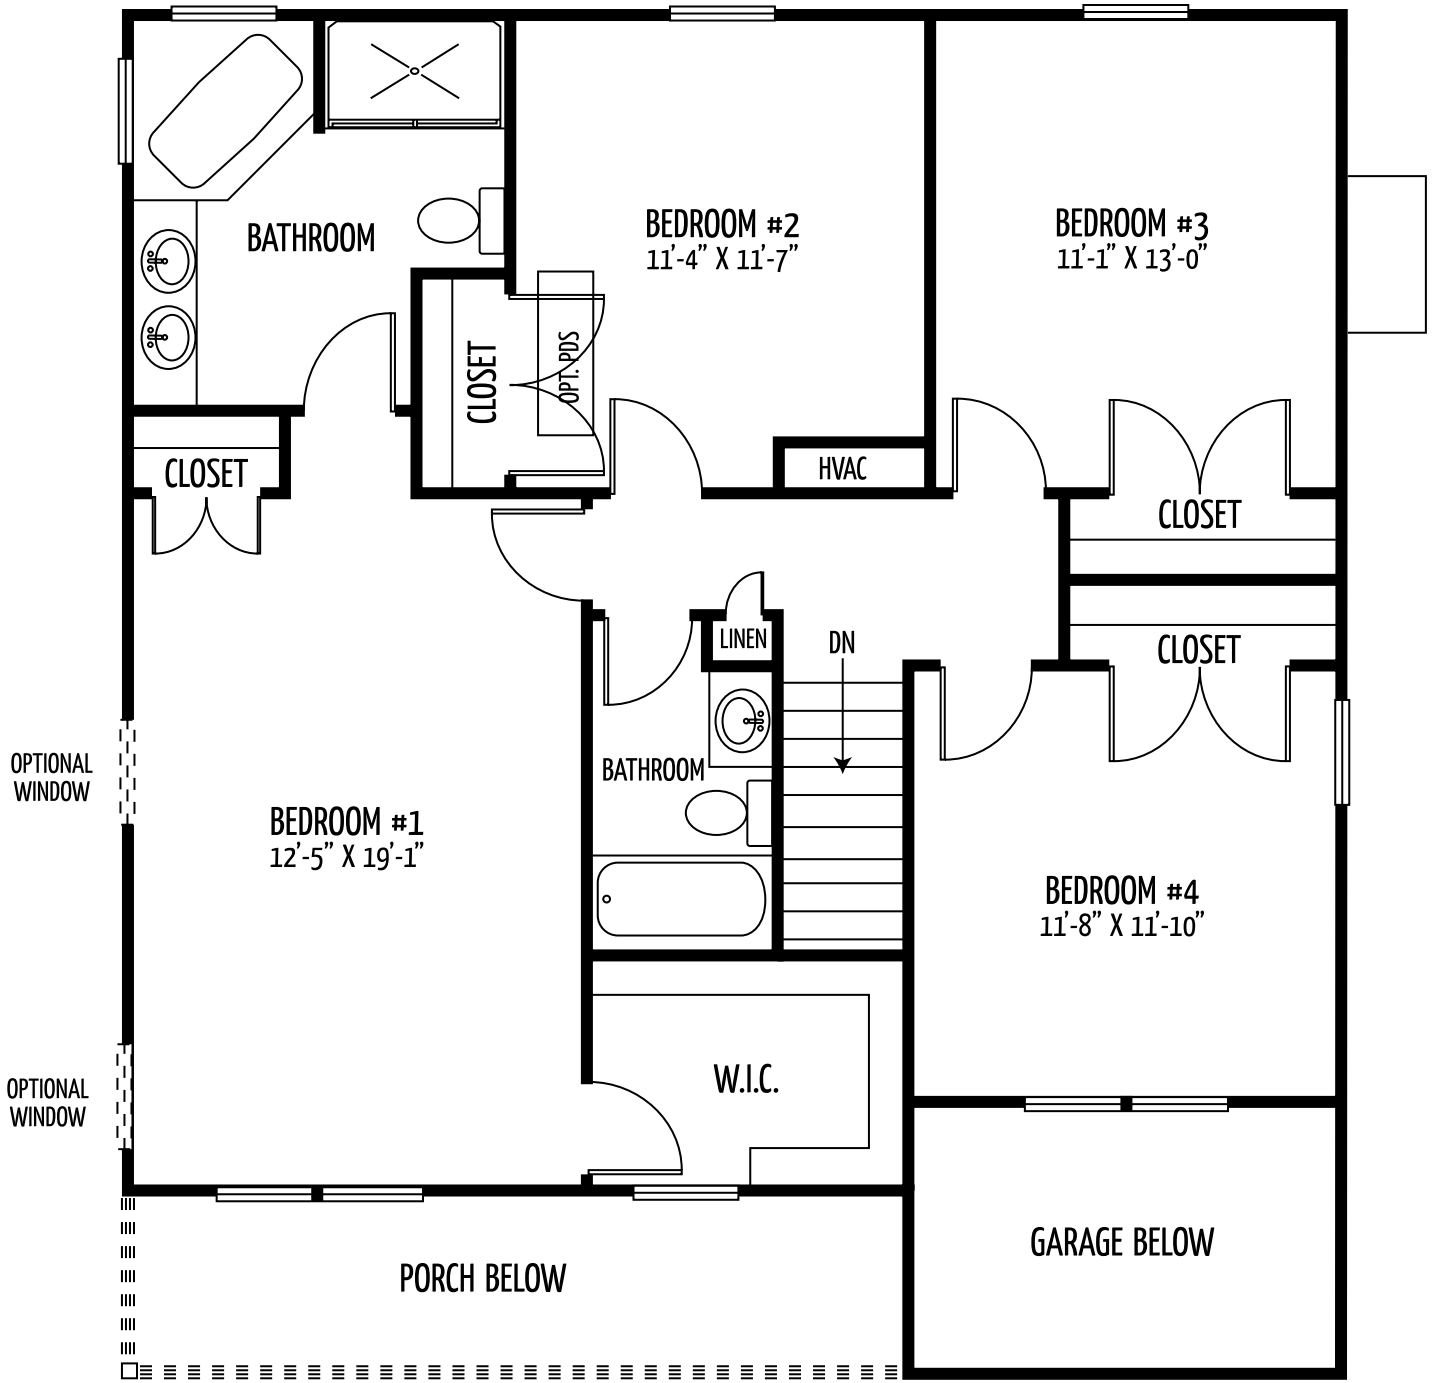

# The Roosevelt

(Approx. 1895 square feet)

Abundant 4 bedroom 2.5 bath charming colonial home includes a full covered front porch, master bedroom with a walk-in closet and superbath, formal living room, dining and family room off kitchen. Utility room on 1st floor. 1 car garage. Optional unfinished basement available.

ROOSEVELT SECOND FLOOR

ROOSEVELT BASEMENT