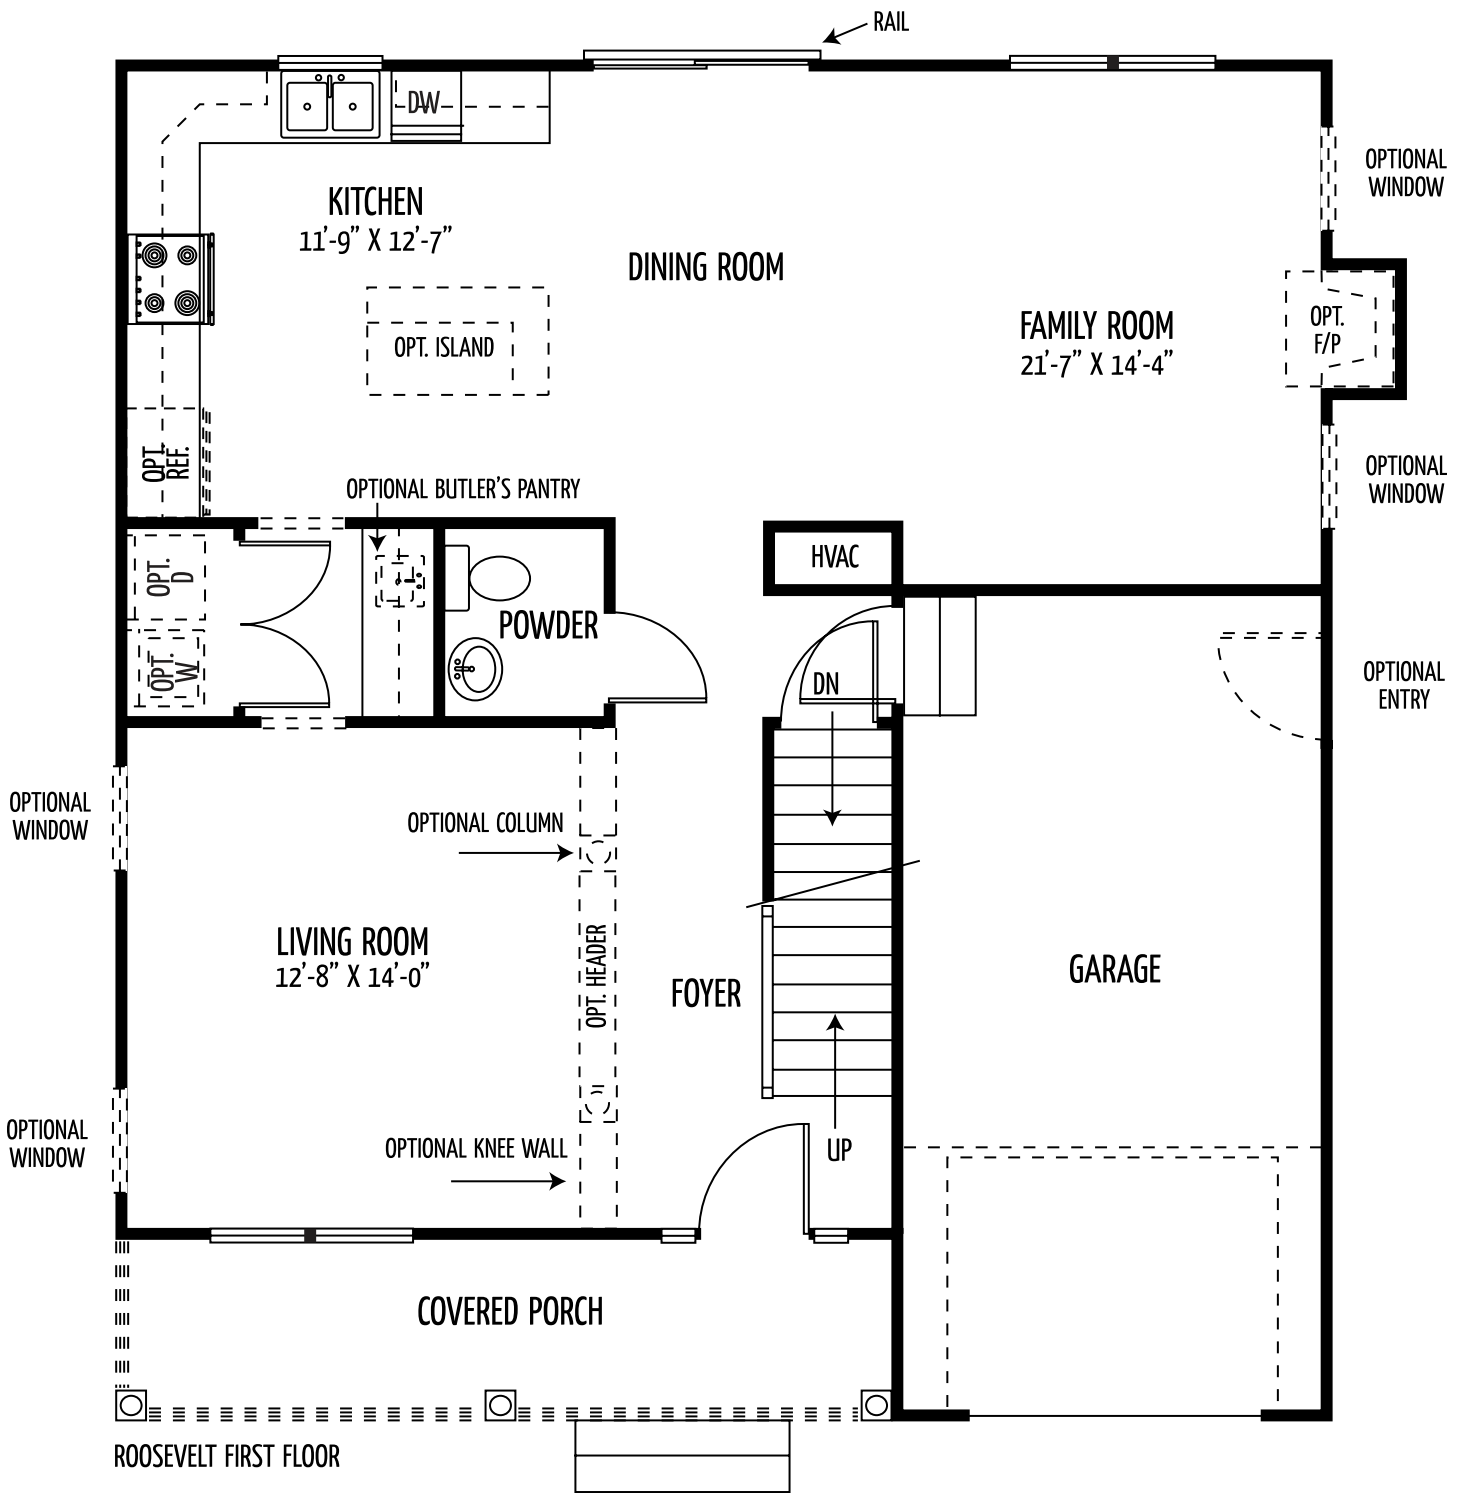

# The Roosevelt

(Approx. 1895 square feet)

Abundant 4 bedroom 2.5 bath charming colonial home includes a full covered front porch, master bedroom with a walk-in closet and superbath, formal living room, dining and family room off kitchen. Utility room on 1st floor. 1 car garage. Optional unfinished basement available.

ROOSEVELT SECOND FLOOR

ROOSEVELT BASEMENT