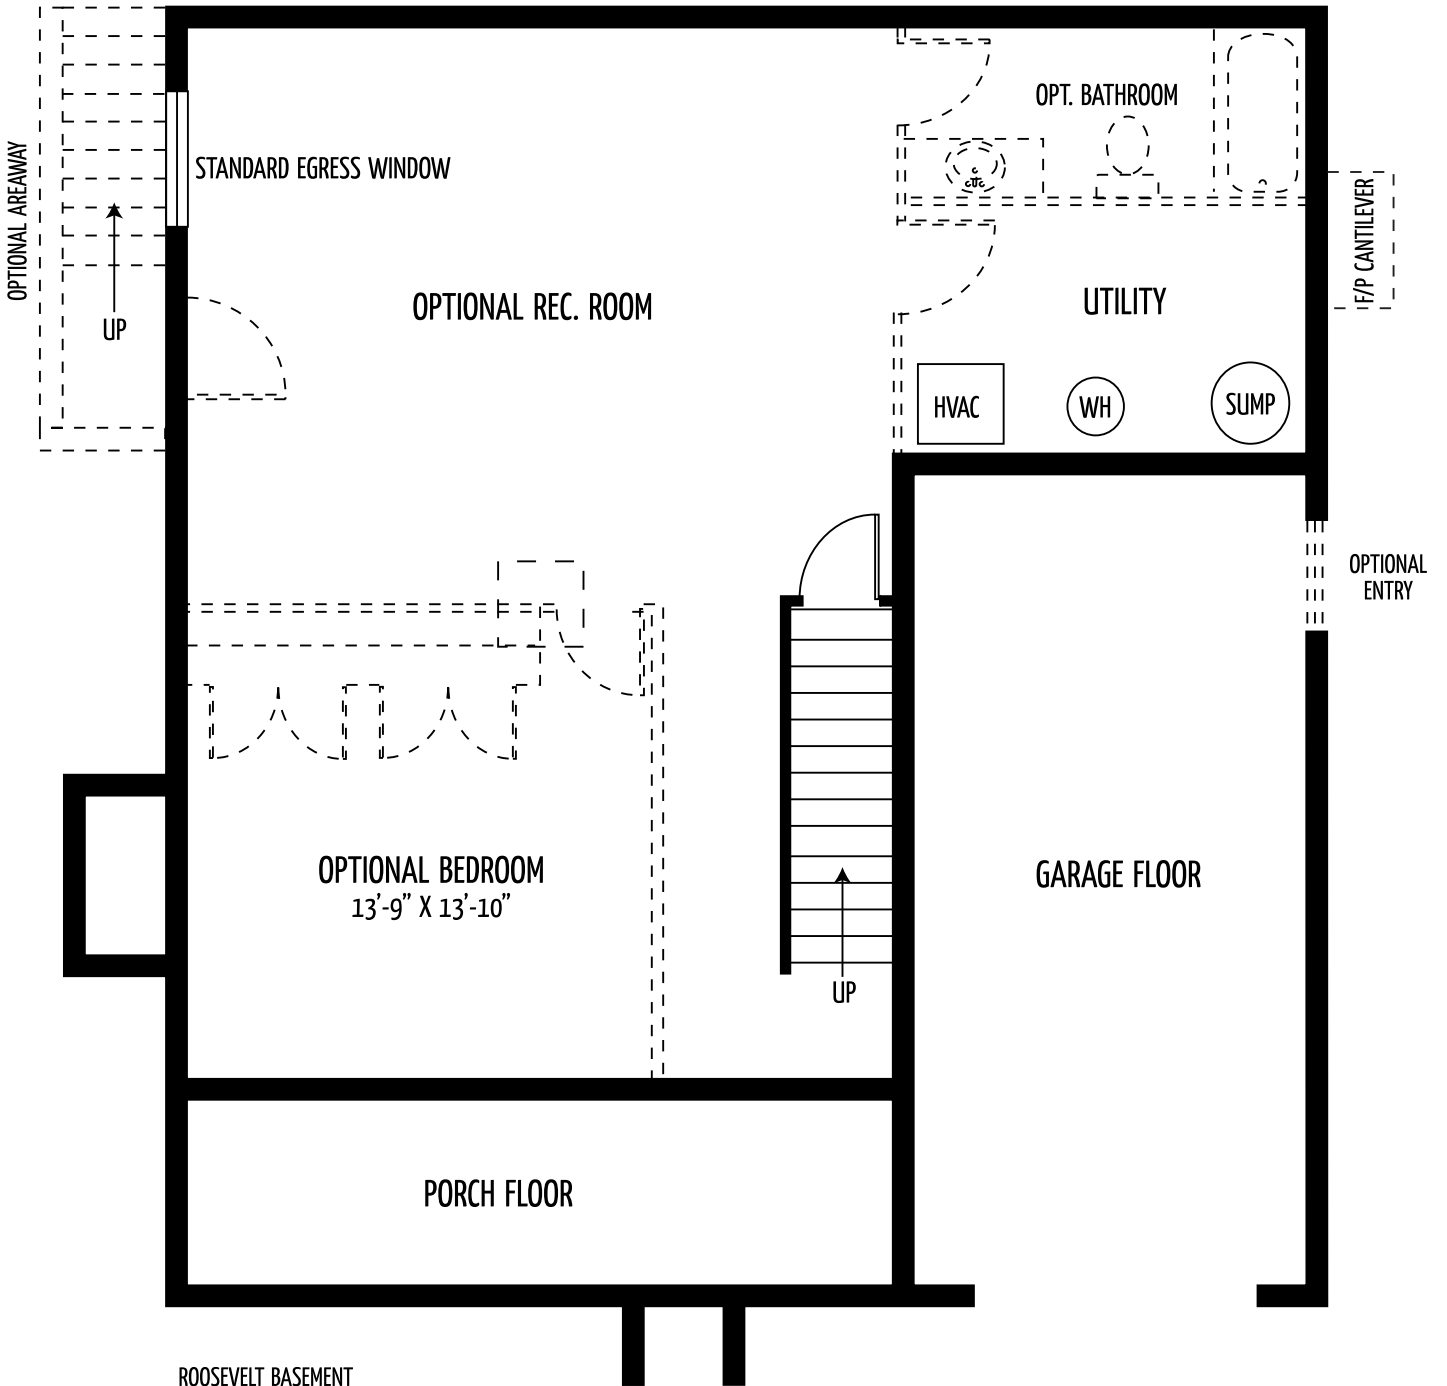

# The Roosevelt

(Approx. 1895 square feet)

Abundant 4 bedroom 2.5 bath charming colonial home includes a full covered front porch, master bedroom with a walk-in closet and superbath, formal living room, dining and family room off kitchen. Utility room on 1st floor. 1 car garage. Optional unfinished basement available.

ROOSEVELT SECOND FLOOR

ROOSEVELT BASEMENT