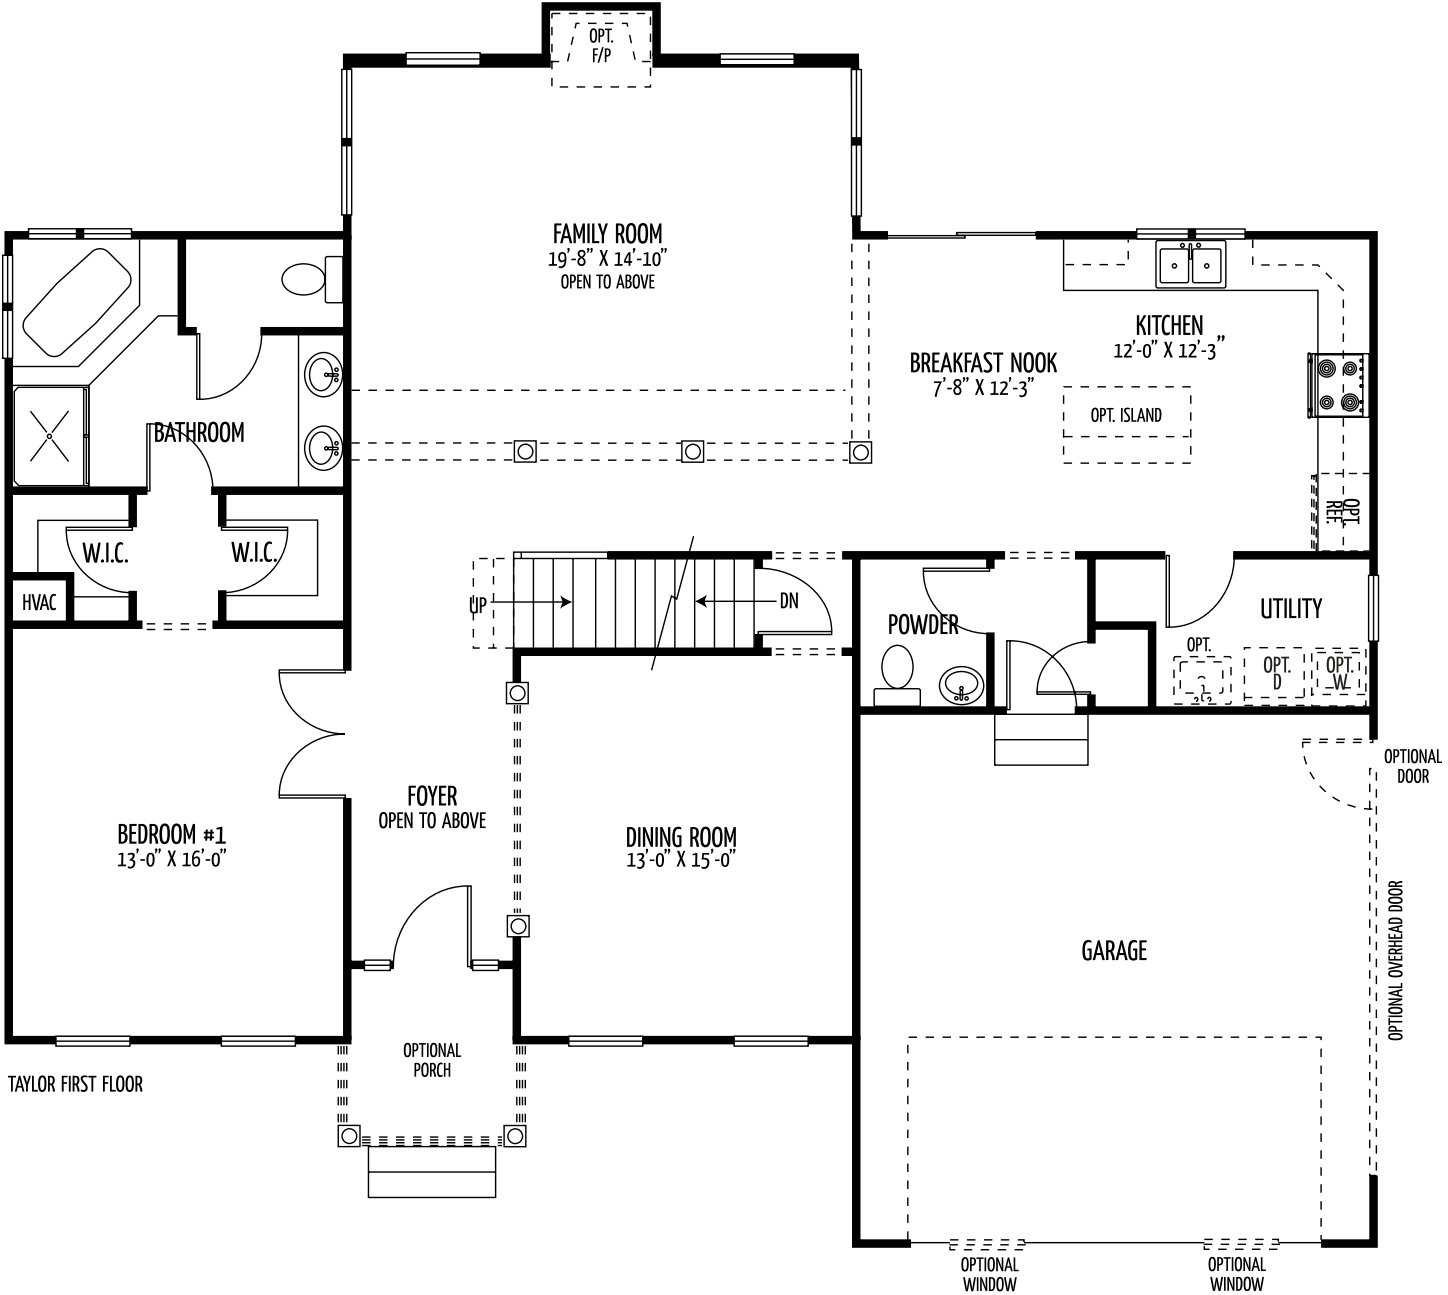

# The Taylor

(Approx. 2378 square feet)

Stately 3 bedroom colonial provides a first floor master suite with dual closets and super-bath, and formal dining room. The foyer and family room boast 2 story ceilings. Standard features also include large breakfast nook and 2 car garage! Optional 4th bedroom and finished basement available.

OPTIONAL 4TH BEDROOM

TAYLOR SECOND FLOOR