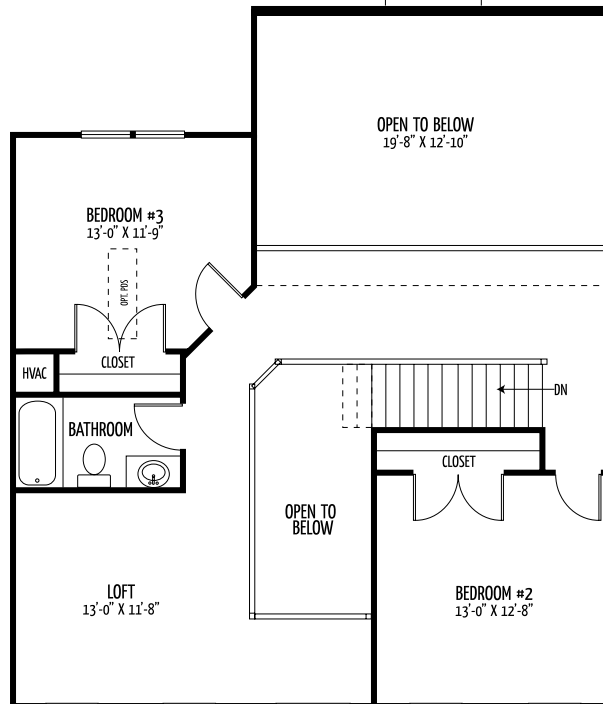

# The Taylor

(Approx. 2378 square feet)

Stately 3 bedroom colonial provides a first floor master suite with dual closets and super-bath, and formal dining room. The foyer and family room boast 2 story ceilings. Standard features also include large breakfast nook and 2 car garage! Optional 4th bedroom and finished basement available.

OPTIONAL 4TH BEDROOM

TAYLOR SECOND FLOOR