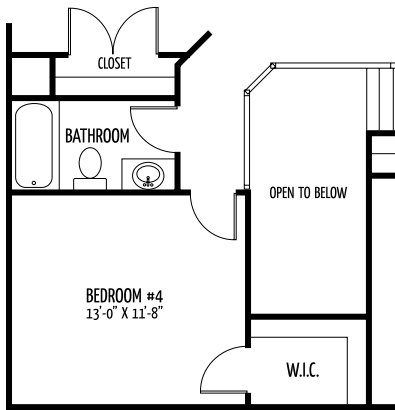

# The Taylor

(Approx. 2378 square feet)

Stately 3 bedroom colonial provides a first floor master suite with dual closets and super-bath, and formal dining room. The foyer and family room boast 2 story ceilings. Standard features also include large breakfast nook and 2 car garage! Optional 4th bedroom and finished basement available.

OPTIONAL 4TH BEDROOM

TAYLOR SECOND FLOOR