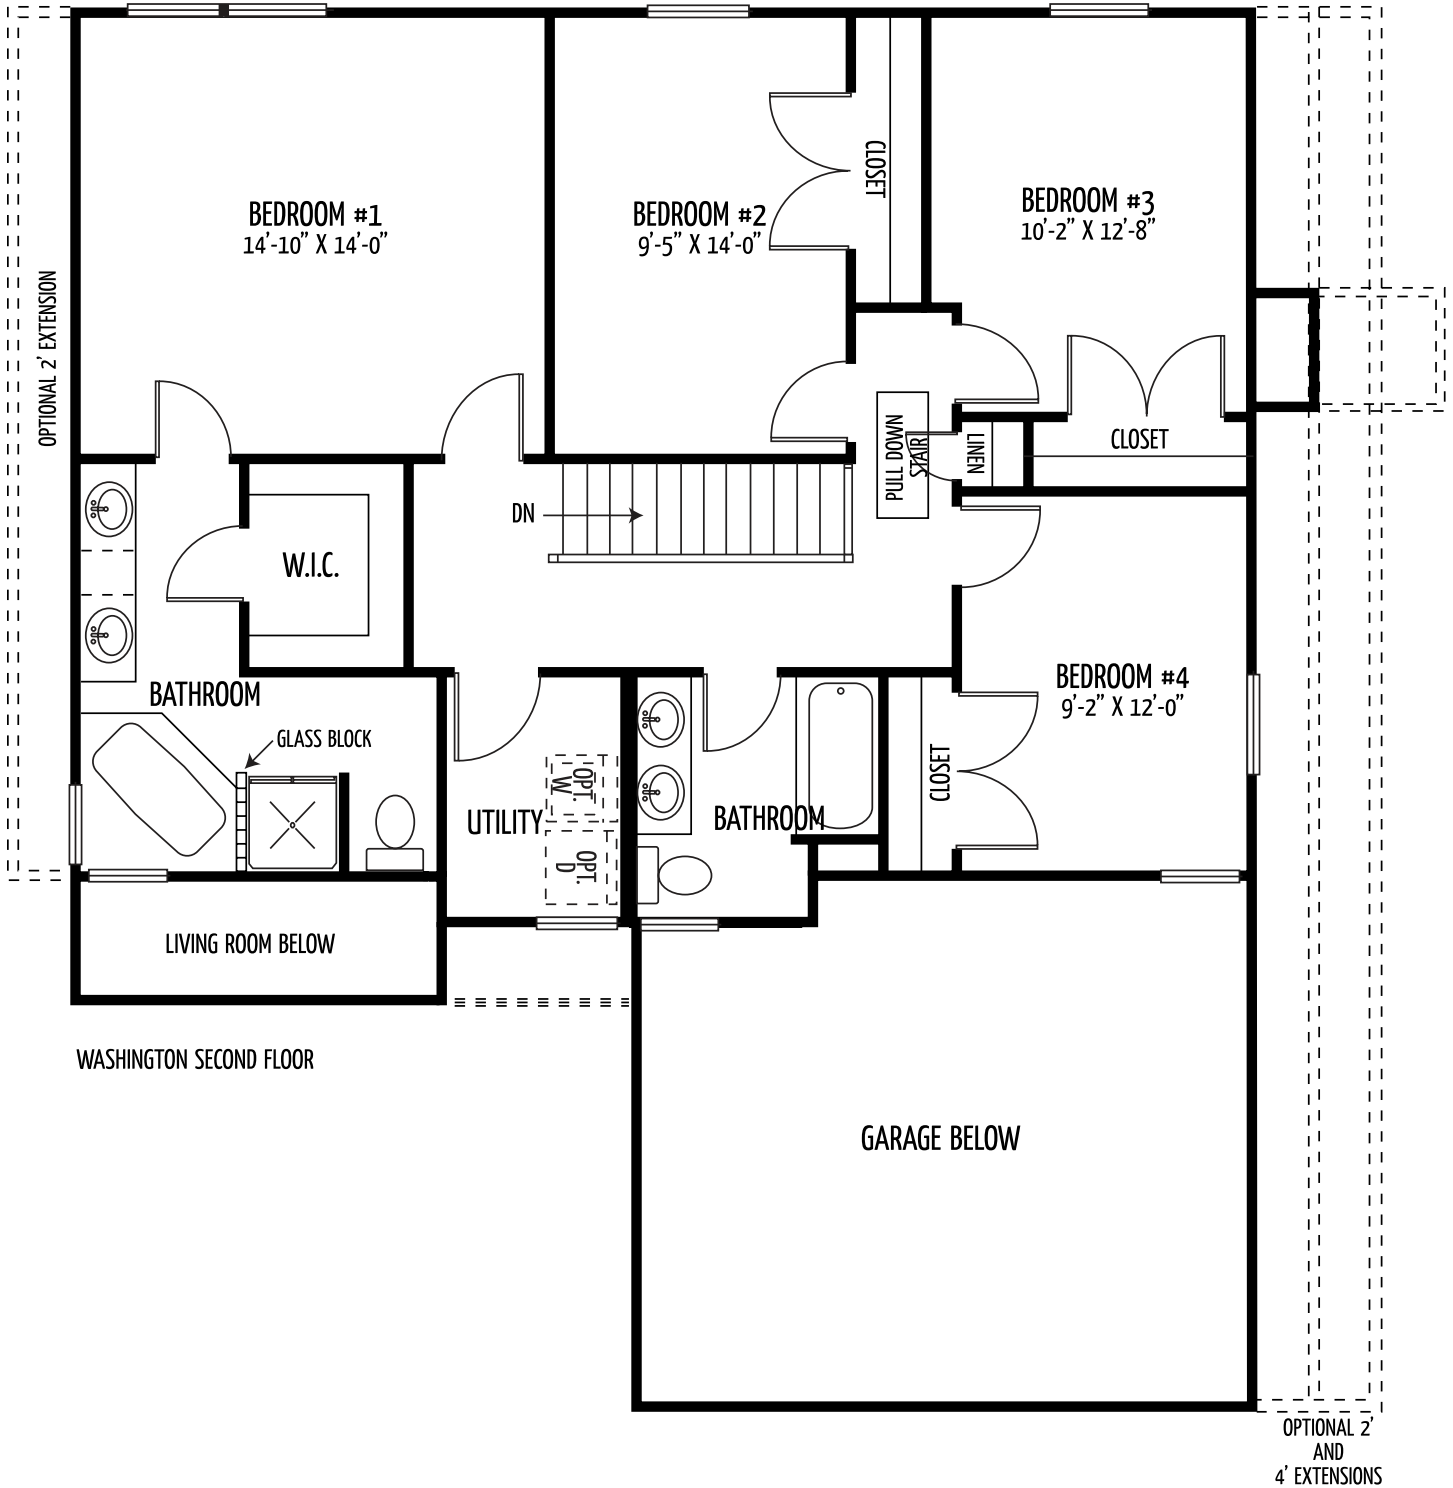

# The Washington

(Approx. 2089 square feet)

Spacious 4 bedroom 2.5 bath colonial features a 2 car garage and covered front porch. Separate living room, dining room, gathering room, powder room and an open kitchen with a built-in desk on the first floor. Conveniences such as coat closet in the foyer. Master bedroom has a walk-in closet and a Super Bath. Washer and dryer utility/mud room on the bedroom level. Optional finished basement available.

WASHINGTON SECOND FLOOR

GARAGE BELOW

OPTIONAL 2' AND 4' EXTENSIONS

OPTIONAL WINDOW

OPTIONAL WINDOW

OPTIONAL AREAAWAY

UP

STANDARD EGRESS WINDOW

OPTIONAL REC. ROOM

OPTIONAL DOOR

HVAC

WH

SUMP

UP

OPTIONAL WINDOW

OPTIONAL DEN  
10'-4" X 16'-10"

OPT. BATHROOM

OPT. CLOSET

PORCH FLOOR

WASHINGTON BASEMENT

GARAGE FLOOR

OPT. ENTRY

F/P CANTILEVER