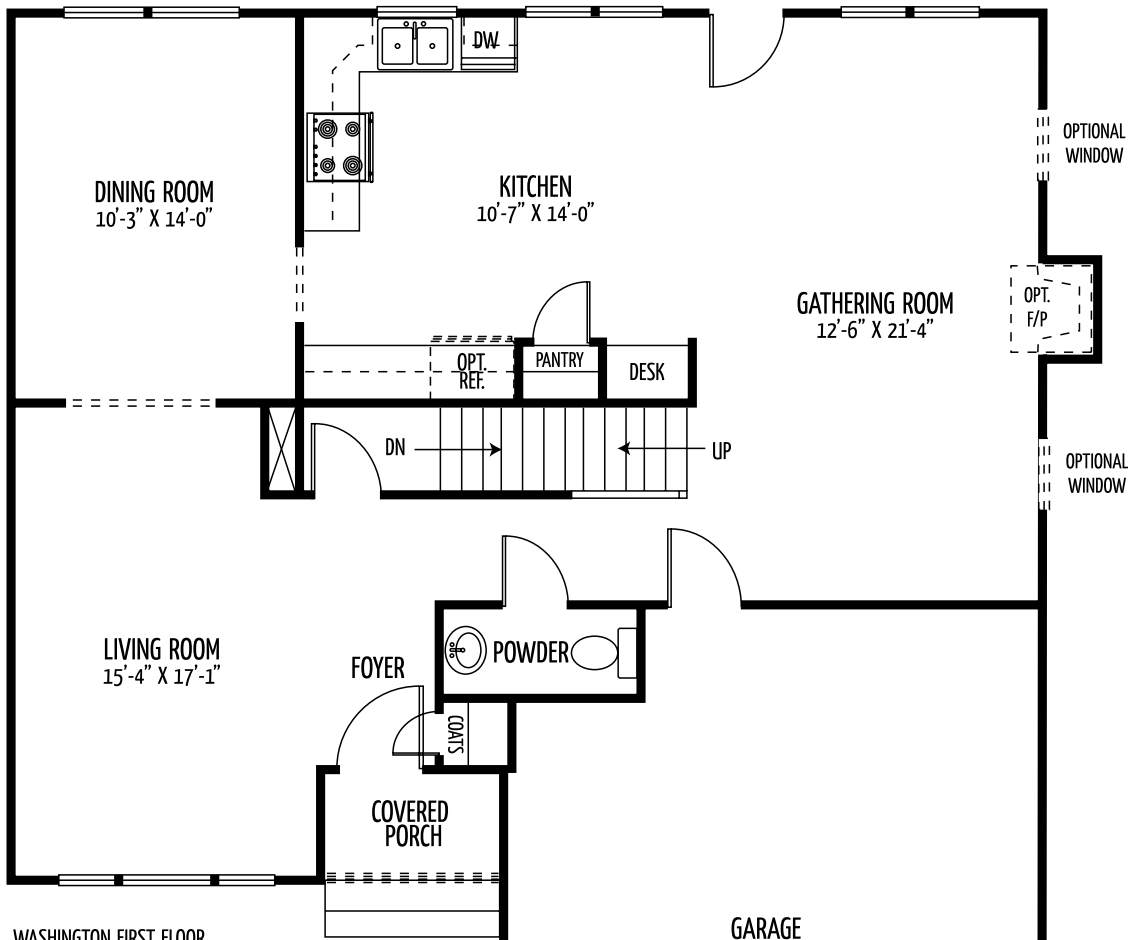

# The Washington

(Approx. 2089 square feet)

Spacious 4 bedroom 2.5 bath colonial features a 2 car garage and covered front porch. Separate living room, dining room, gathering room, powder room and an open kitchen with a built-in desk on the first floor. Conveniences such as coat closet in the foyer. Master bedroom has a walk-in closet and a Super Bath. Washer and dryer utility/mud room on the bedroom level. Optional finished basement available.

WASHINGTON SECOND FLOOR

GARAGE BELOW

OPTIONAL 2' AND 4' EXTENSIONS

OPTIONAL WINDOW

OPTIONAL WINDOW

OPTIONAL AREAAWAY

UP

STANDARD EGRESS WINDOW

OPTIONAL REC. ROOM

OPTIONAL DOOR

HVAC

WH

SUMP

UP

OPTIONAL WINDOW

OPTIONAL DEN  
10'-4" X 16'-10"

OPT. BATHROOM

OPT. CLOSET

PORCH FLOOR

WASHINGTON BASEMENT

GARAGE FLOOR

OPT. ENTRY

F/P CANTILEVER