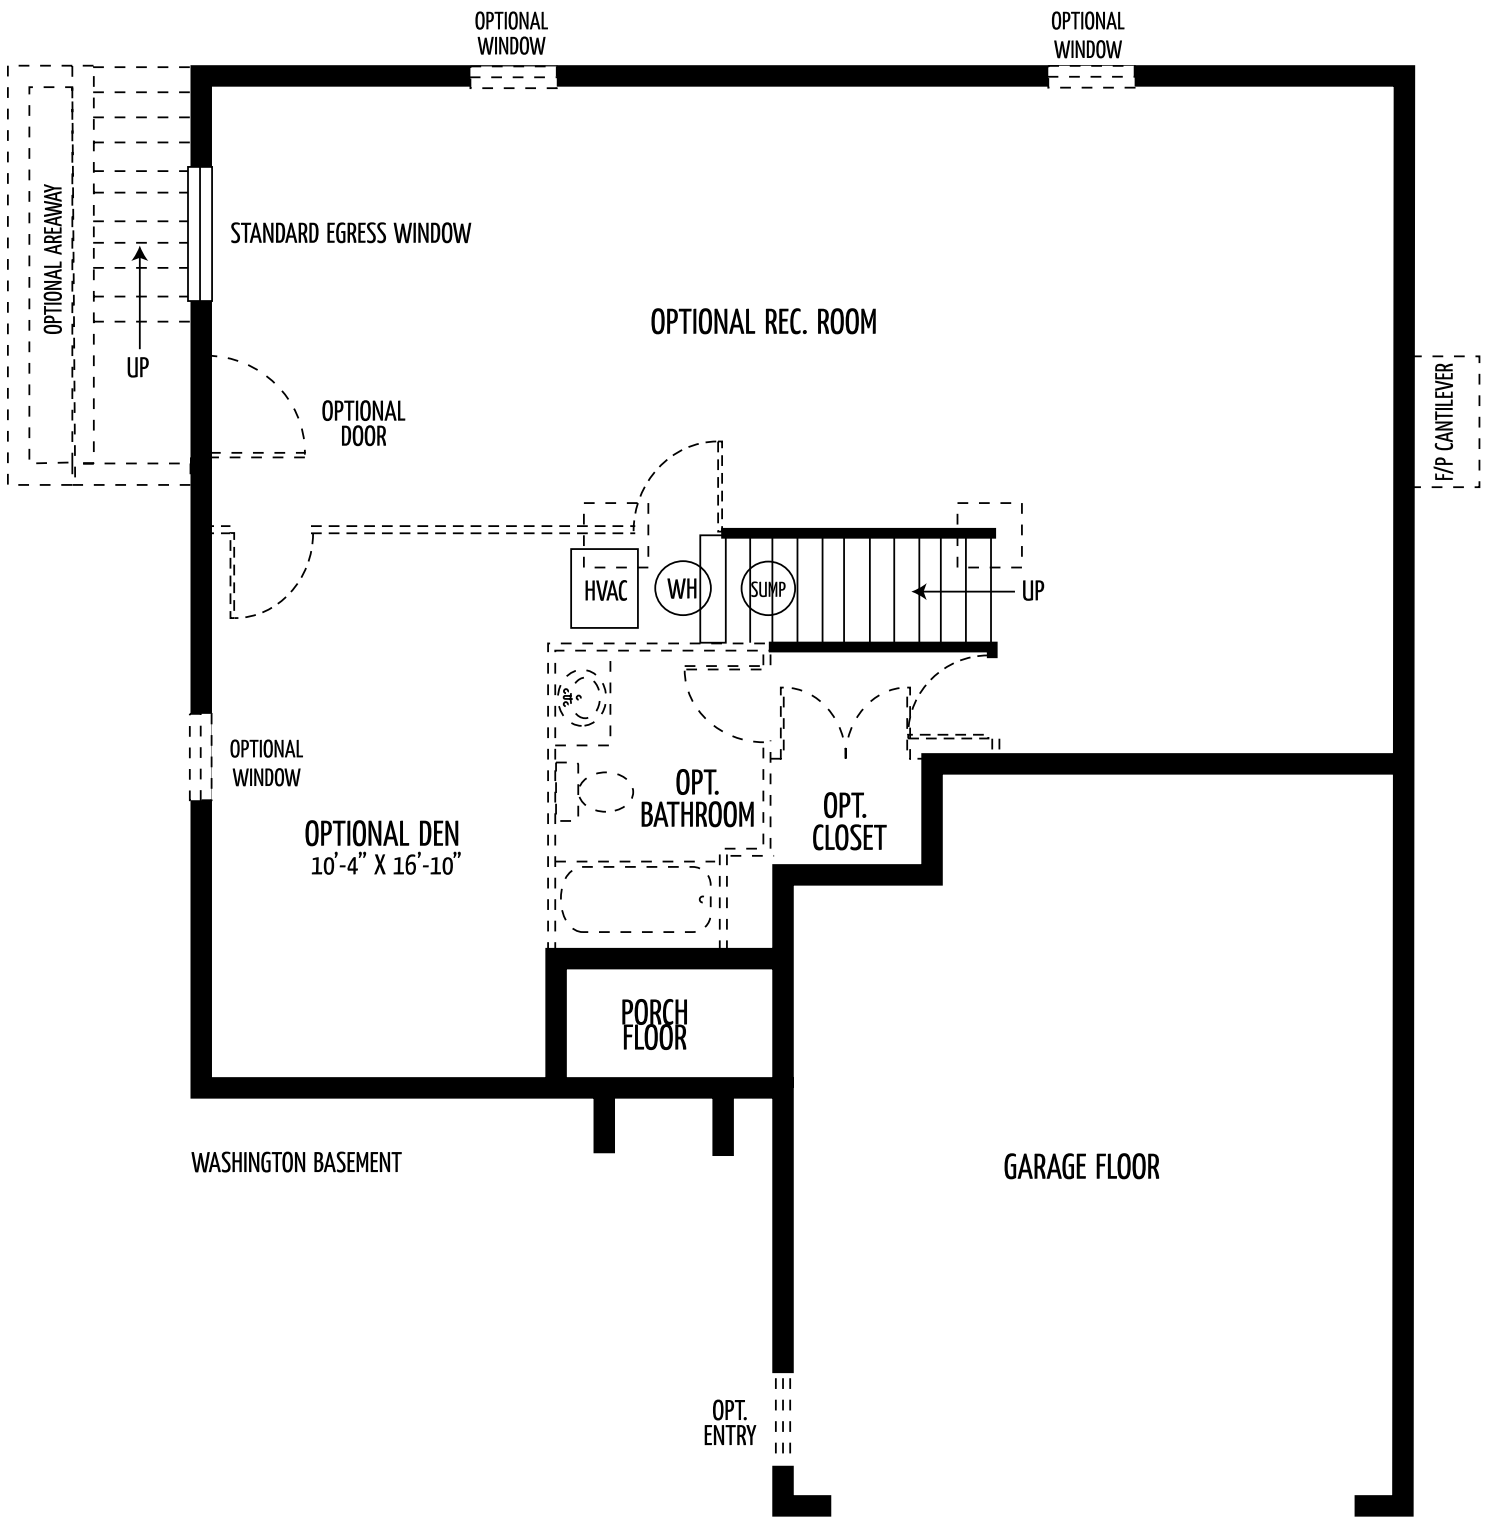

# The Washington

(Approx. 2089 square feet)

Spacious 4 bedroom 2.5 bath colonial features a 2 car garage and covered front porch. Separate living room, dining room, gathering room, powder room and an open kitchen with a built-in desk on the first floor. Conveniences such as coat closet in the foyer. Master bedroom has a walk-in closet and a Super Bath. Washer and dryer utility/mud room on the bedroom level. Optional finished basement available.

WASHINGTON SECOND FLOOR

GARAGE BELOW

OPTIONAL 2' AND 4' EXTENSIONS

OPTIONAL WINDOW

OPTIONAL WINDOW

OPTIONAL AREAAWAY

UP

STANDARD EGRESS WINDOW

OPTIONAL REC. ROOM

OPTIONAL DOOR

HVAC

WH

SUMP

UP

OPTIONAL WINDOW

OPTIONAL DEN  
10'-4" X 16'-10"

OPT. BATHROOM

OPT. CLOSET

PORCH FLOOR

WASHINGTON BASEMENT

GARAGE FLOOR

OPT. ENTRY

F/P CANTILEVER