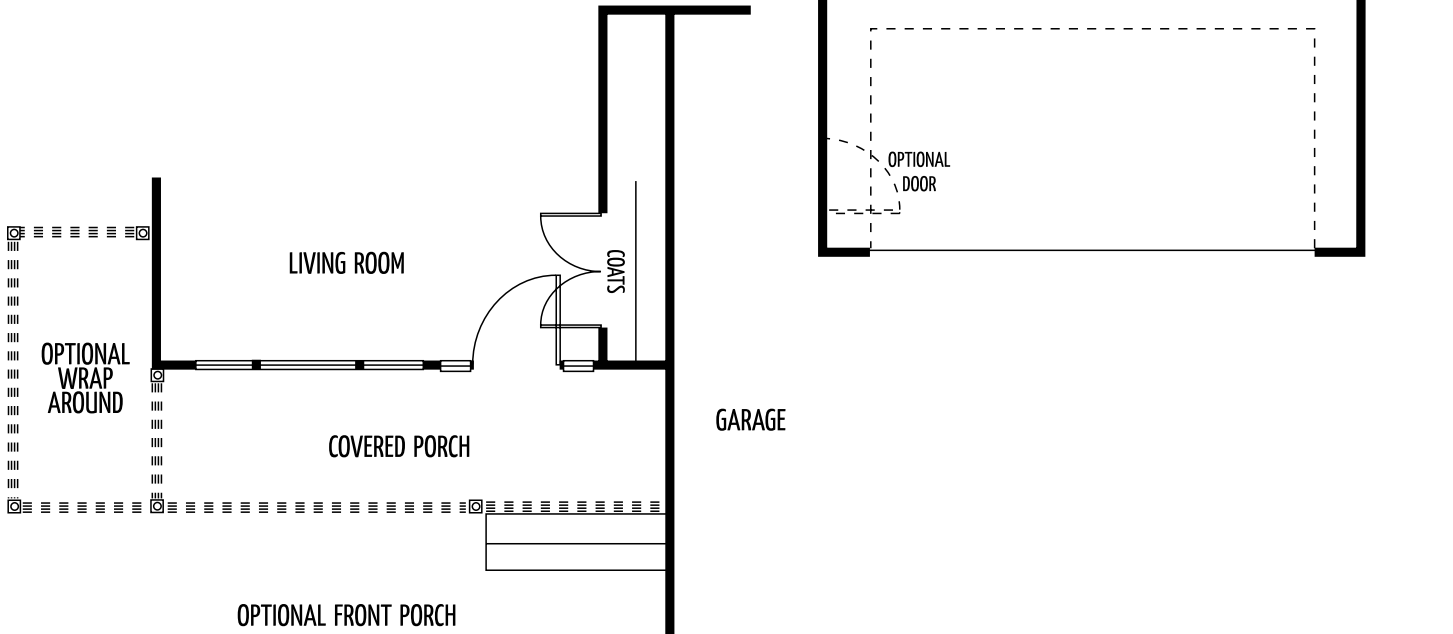

# The Washington

(Approx. 2089 square feet)

Spacious 4 bedroom 2.5 bath colonial features a 2 car garage and covered front porch. Separate living room, dining room, gathering room, powder room and an open kitchen with a built-in desk on the first floor. Conveniences such as coat closet in the foyer. Master bedroom has a walk-in closet and a Super Bath. Washer and dryer utility/mud room on the bedroom level. Optional finished basement available.

WASHINGTON SECOND FLOOR

GARAGE BELOW

OPTIONAL 2' AND 4' EXTENSIONS

OPTIONAL WINDOW

OPTIONAL WINDOW

OPTIONAL AREAAWAY

UP

STANDARD EGRESS WINDOW

OPTIONAL REC. ROOM

OPTIONAL DOOR

HVAC

WH

SUMP

UP

OPTIONAL WINDOW

OPTIONAL DEN  
10'-4" X 16'-10"