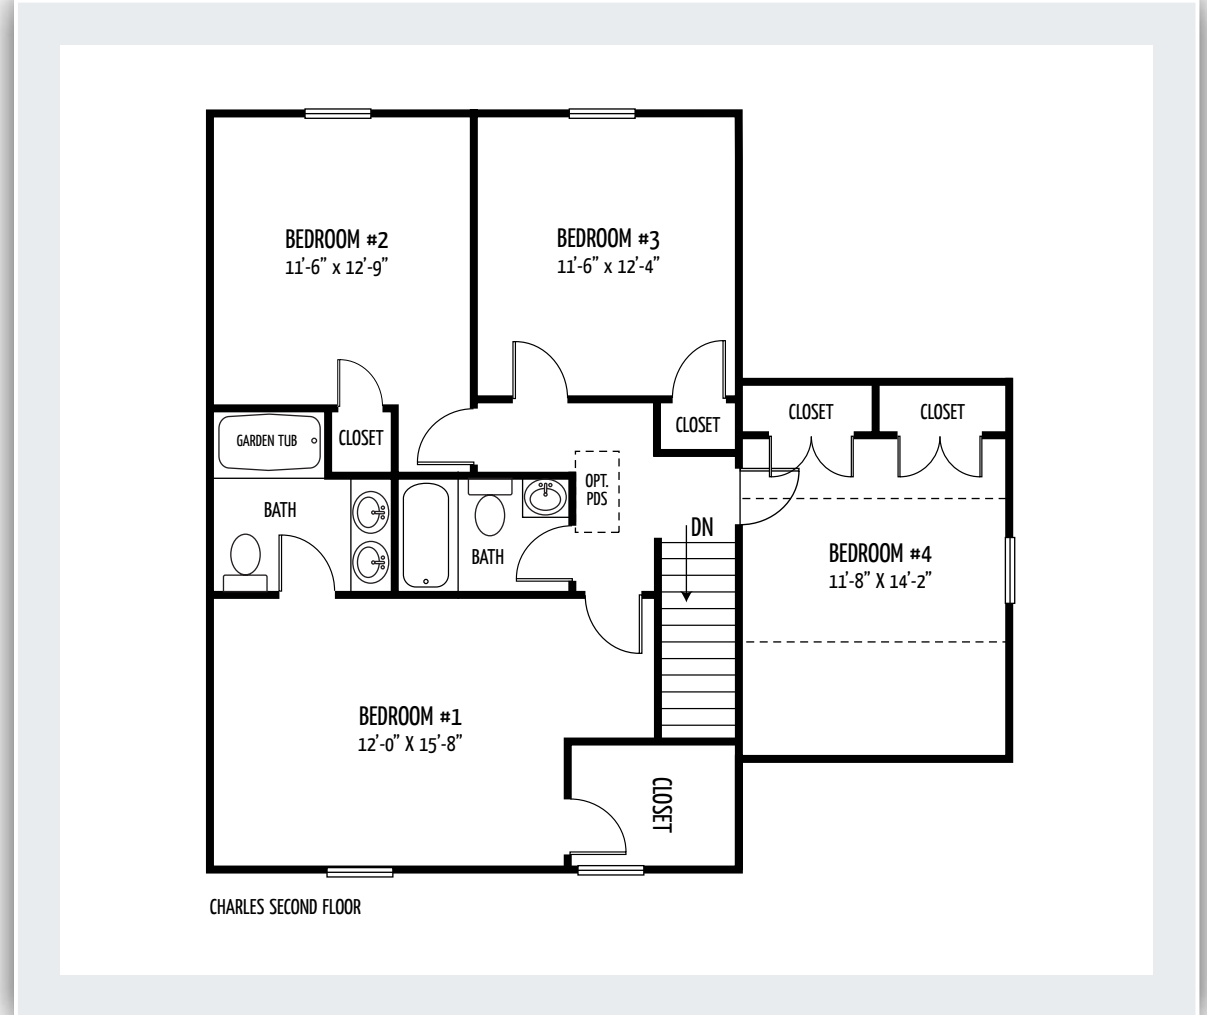

PROOF
10/20/17

Artist's Rendering - may contain additional options/features.

Basement Floor

Smart Colonial has a lot to offer with this fantastic floorplan. 3 bedrooms, 2.5 baths standard. This home features a formal living room with a standard family room off the kitchen. Master has private full bath. This plan allows you to add on may options such as a full front covered porch, a 1 car garage, extended family room, and a 4th bedroom. The possibilities are endless and accommodating. Optional finished basement available.

PROOF 10/20/17

First Floor

Second Floor

The Charles
approximately 1320 square feet

Floor plans are for illustrative purposes only. The square footage calculations only depict actual living space.