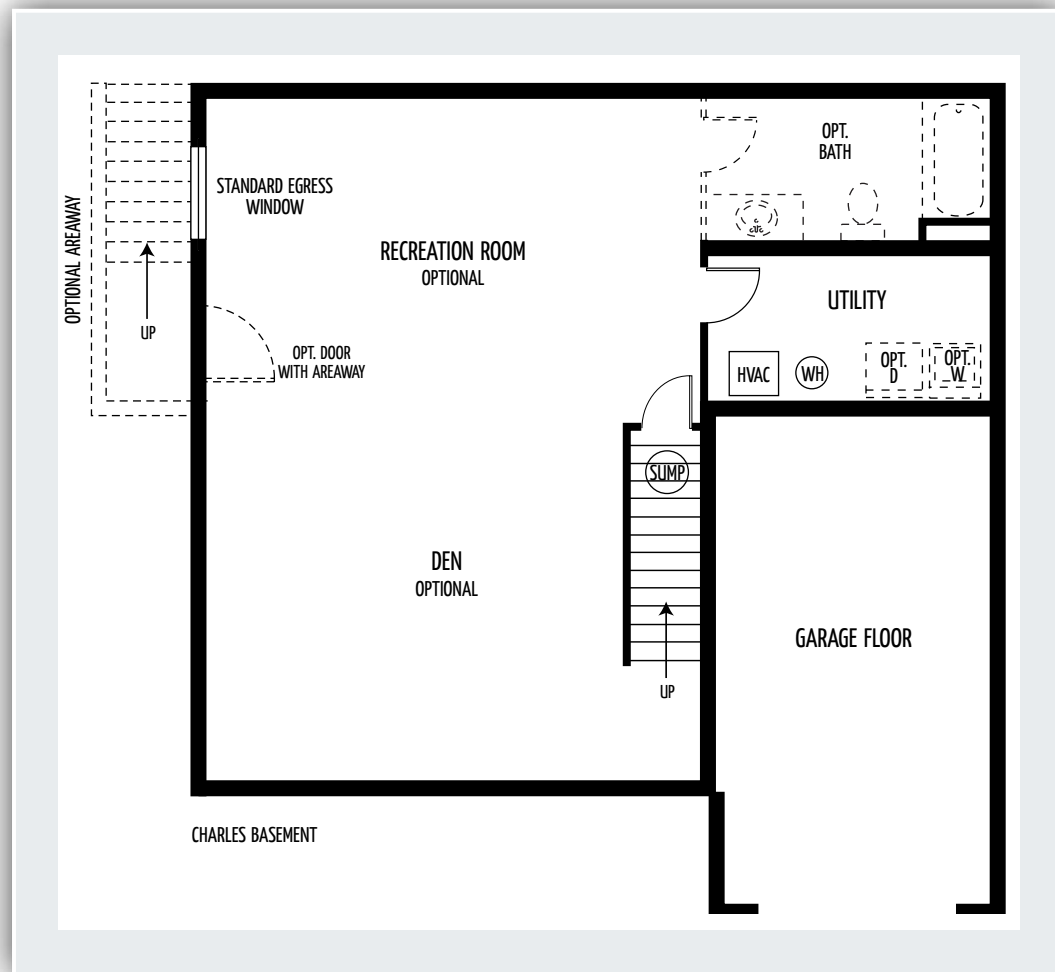

PROOF
10/20/17

Artist's Rendering - may contain additional options/features.

Basement Floor

Smart Colonial has a lot to offer with this fantastic floorplan. 3 bedrooms, 2.5 baths standard. This home features a formal living room with a standard family room off the kitchen. Master has private full bath. This plan allows you to add on may options such as a full front covered porch, a 1 car garage, extended family room, and a 4th bedroom. The possibilities are endless and accommodating. Optional finished basement available.

PROOF 10/20/17

First Floor

Second Floor

The Charles
approximately 1320 square feet

Floor plans are for illustrative purposes only. The square footage calculations only depict actual living space.