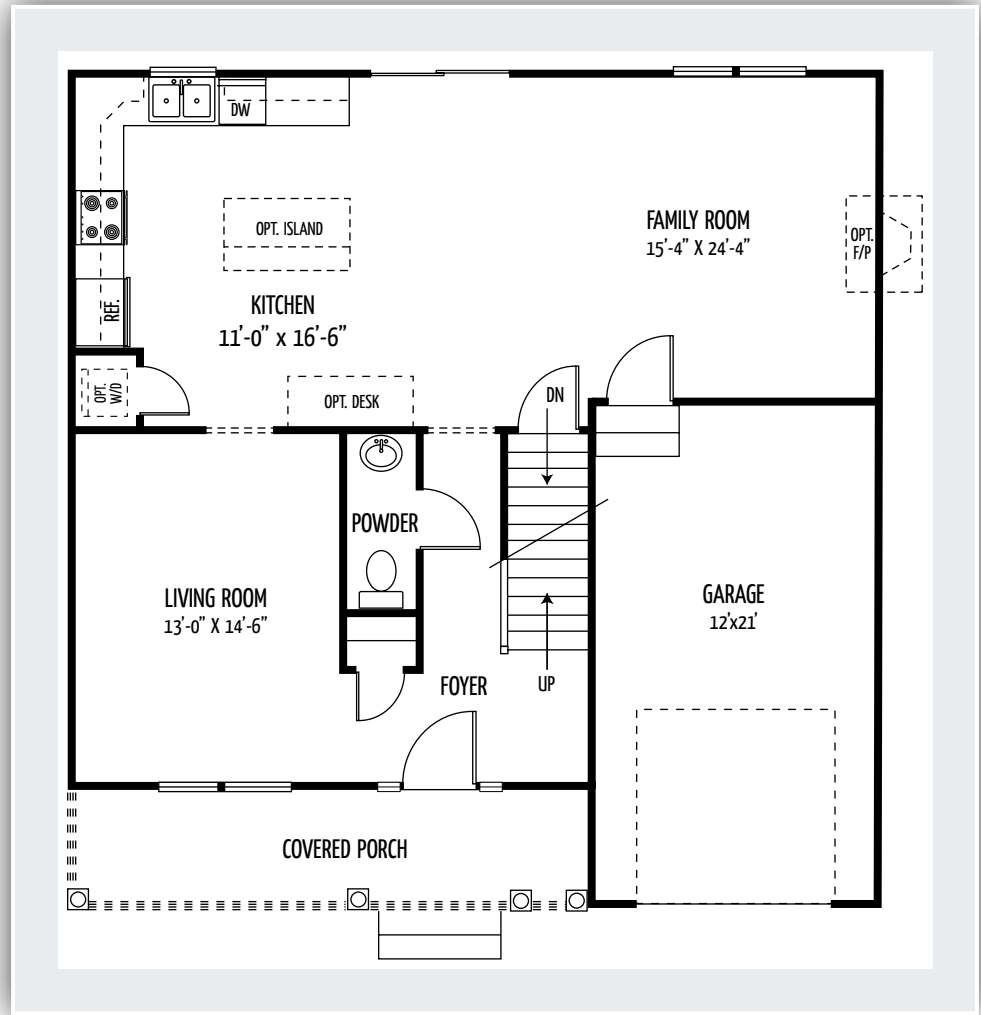

PROOF
10/20/17

Artist's Rendering - may contain additional options/features.

Basement Floor

Smart Colonial has a lot to offer with this fantastic floorplan. 3 bedrooms, 2.5 baths standard. This home features a formal living room with a standard family room off the kitchen. Master has private full bath. This plan allows you to add on may options such as a full front covered porch, a 1 car garage, extended family room, and a 4th bedroom. The possibilities are endless and accommodating. Optional finished basement available.

PROOF 10/20/17

First Floor

Second Floor

The Charles
approximately 1320 square feet

Floor plans are for illustrative purposes only. The square footage calculations only depict actual living space.