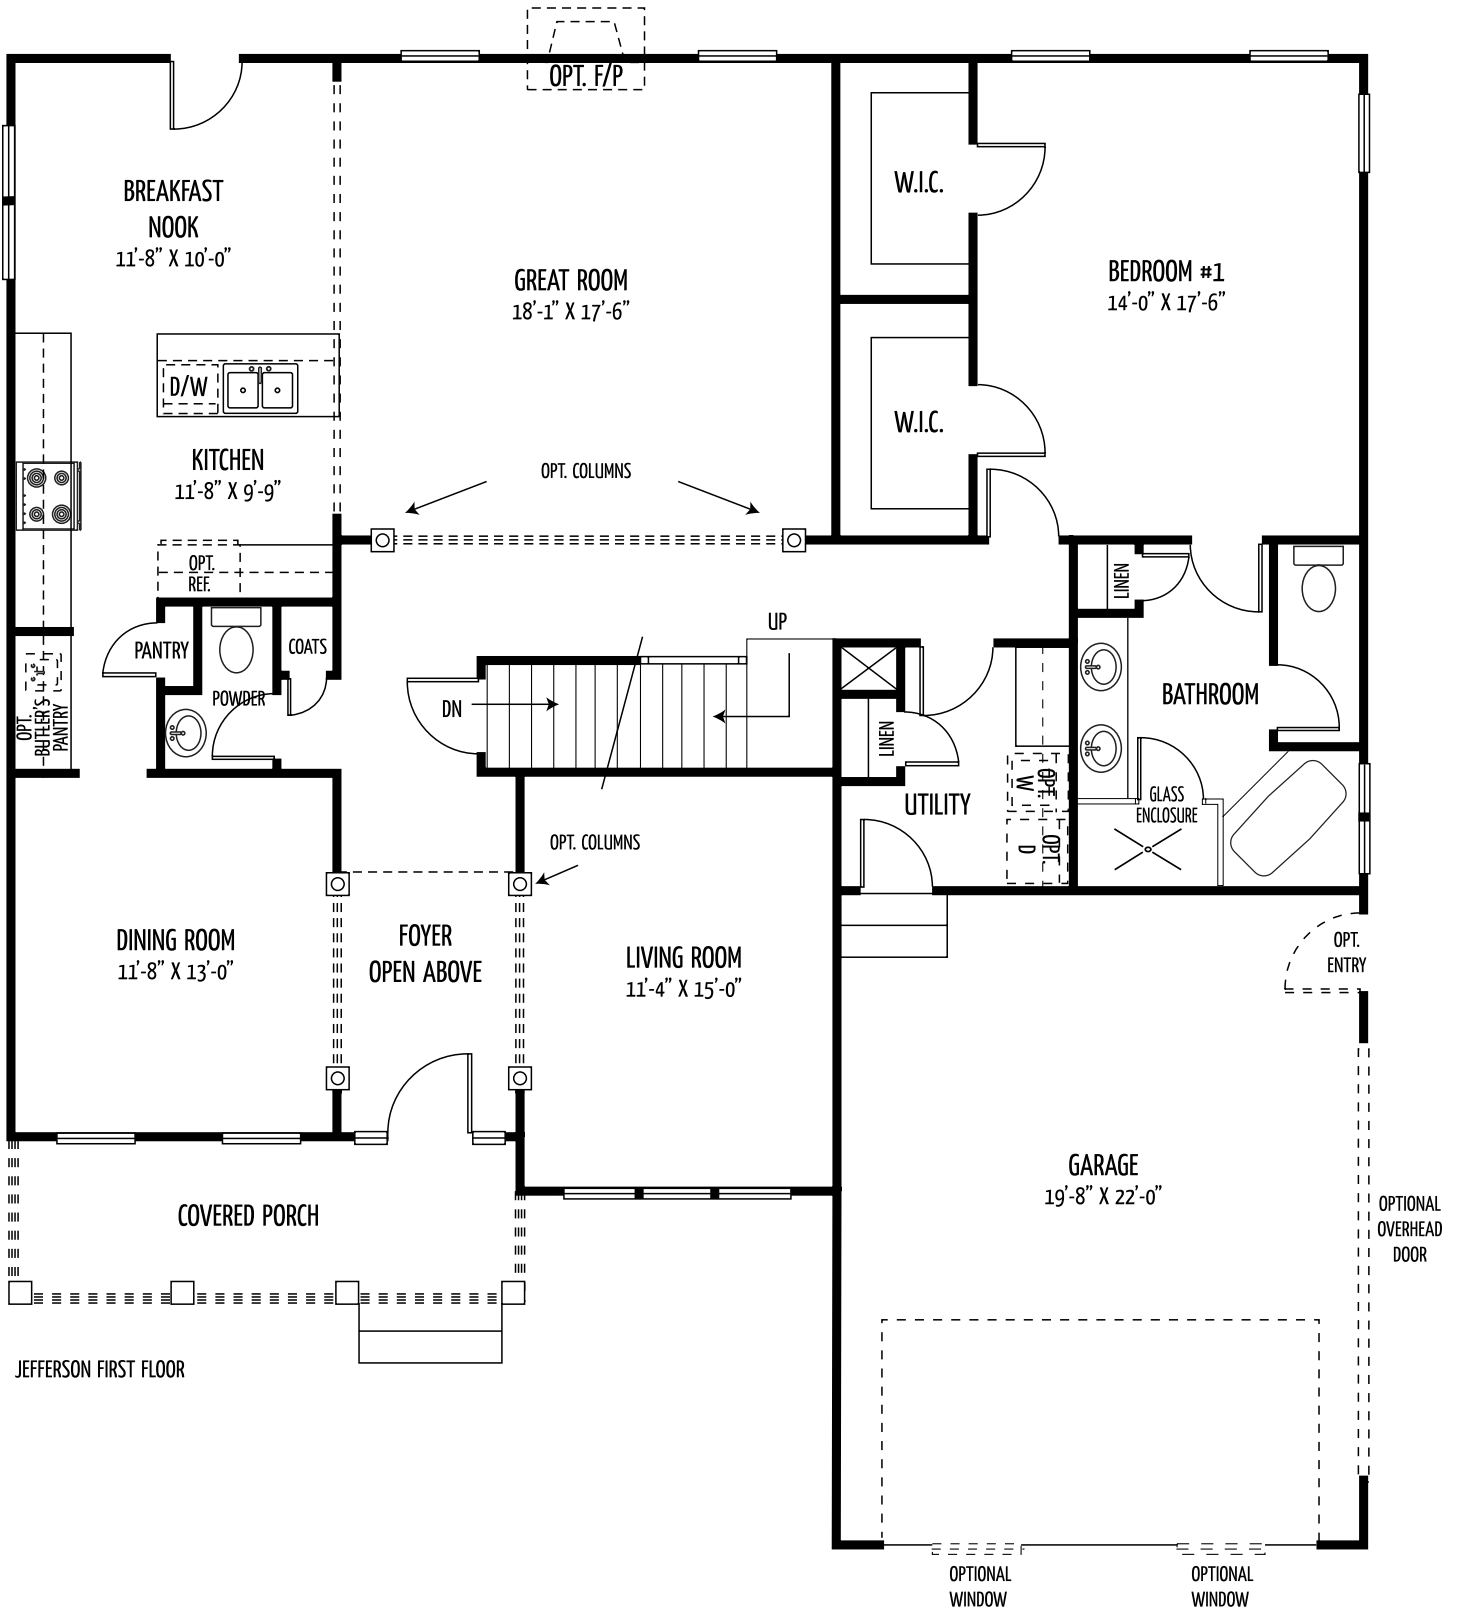

# The Jefferson

(Approx. 2458 square feet)

Stately 3 bedroom 2.5 bath colonial features a two story foyer and great room. Standards include two car garage, powder room, kitchen with a breakfast nook and pantry. The 1st floor master suite has 2 walk-in closets and Super Bath. Washer and dryer utility/mud room on the main level. Second Floor offers an optional 4th Bedroom. Optional finished basement available.

JEFFERSON SECOND FLOOR

JEFFERSON BASEMENT