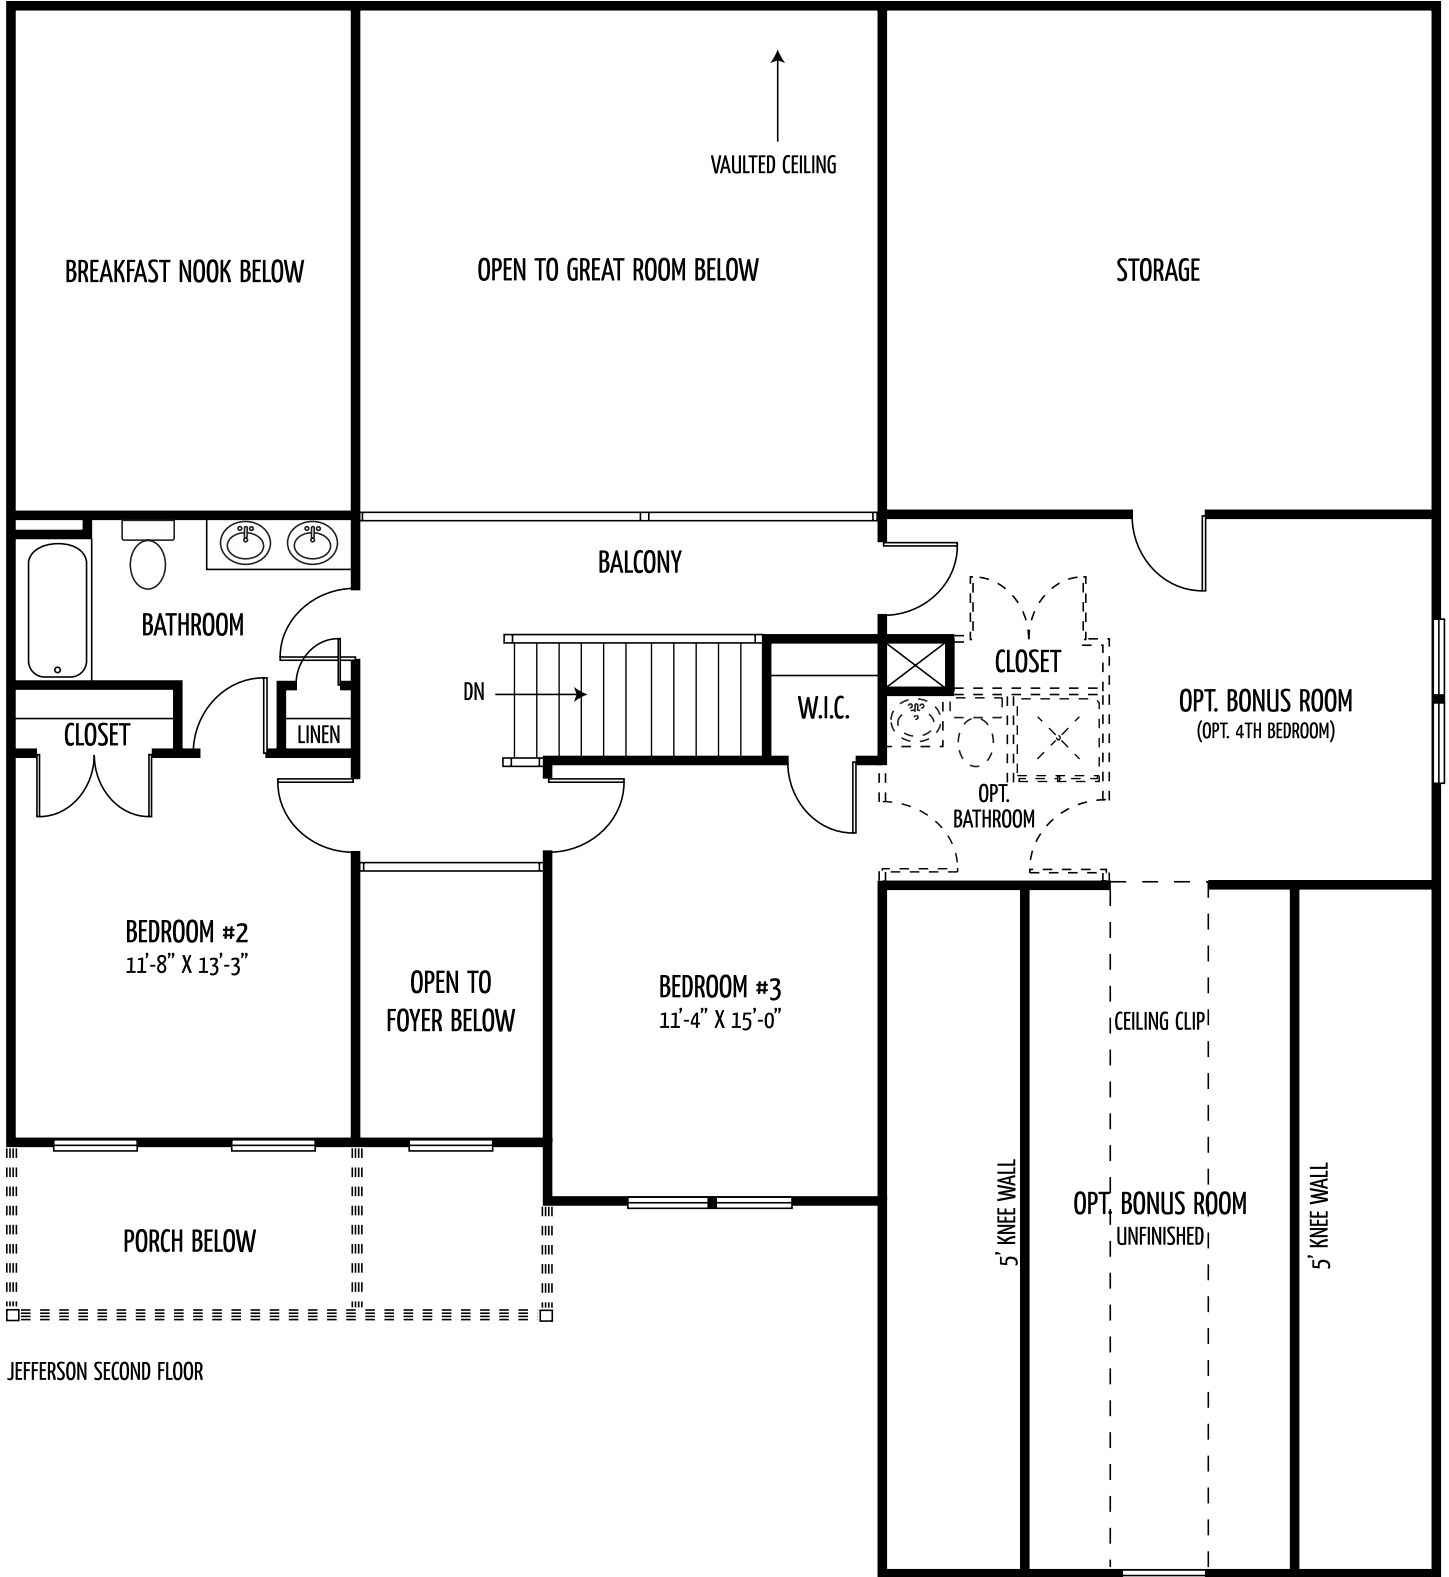

# The Jefferson

(Approx. 2458 square feet)

Stately 3 bedroom 2.5 bath colonial features a two story foyer and great room. Standards include two car garage, powder room, kitchen with a breakfast nook and pantry. The 1st floor master suite has 2 walk-in closets and Super Bath. Washer and dryer utility/mud room on the main level. Second Floor offers an optional 4th Bedroom. Optional finished basement available.

JEFFERSON SECOND FLOOR

JEFFERSON BASEMENT