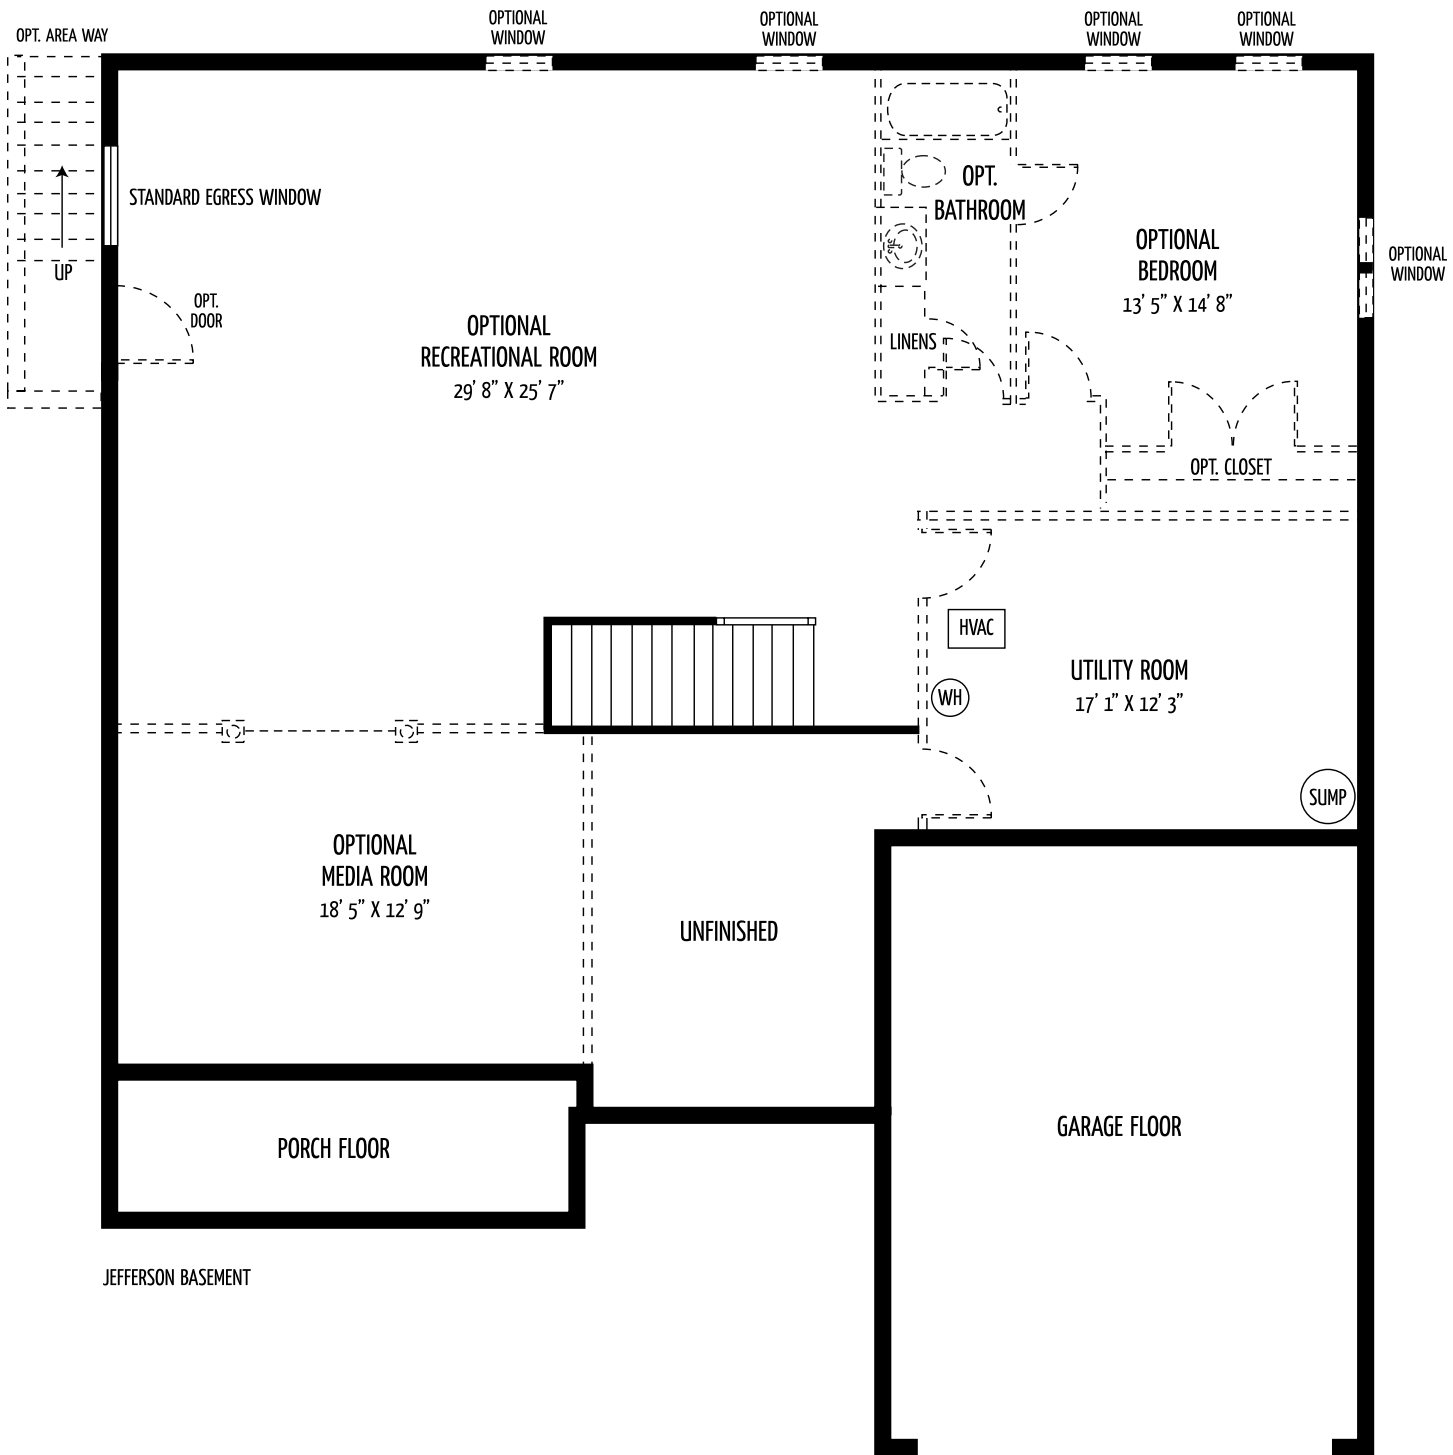

# The Jefferson

(Approx. 2458 square feet)

Stately 3 bedroom 2.5 bath colonial features a two story foyer and great room. Standards include two car garage, powder room, kitchen with a breakfast nook and pantry. The 1st floor master suite has 2 walk-in closets and Super Bath. Washer and dryer utility/mud room on the main level. Second Floor offers an optional 4th Bedroom. Optional finished basement available.

JEFFERSON SECOND FLOOR

JEFFERSON BASEMENT