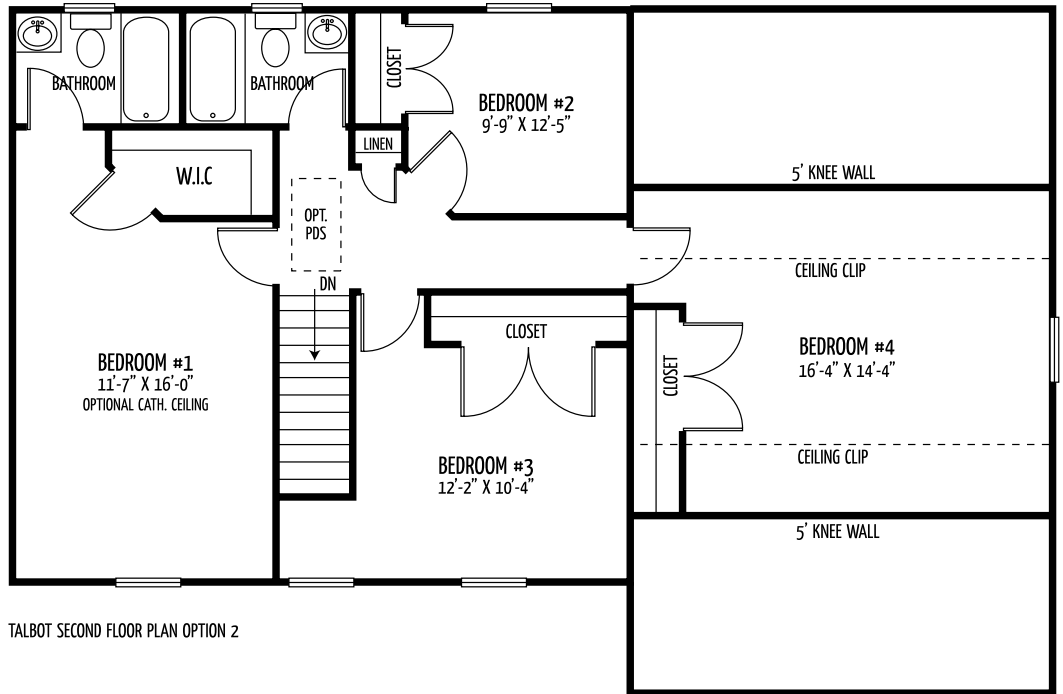

The Talbot

(Approx. 1456 square feet)

Fantastic 3 bedroom 2.5 bath colonial has separate living and dining room with spacious kitchen. Master boasts large closet with full bath. Optional 2 car garage, 4th bedroom, family room, and finished basement available.

TALBOT FIRST FLOOR

OPTIONAL SUPER BATH

TALBOT SECOND FLOOR WITH OPTIONAL BATH

OPTIONAL SUPER BATH

TALBOT SECOND FLOOR PLAN OPTION 2

TALBOT BASEMENT