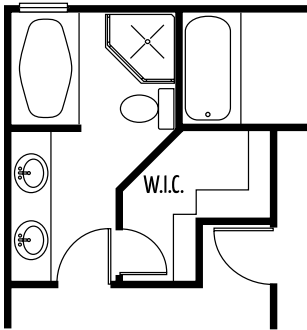

The Talbot

(Approx. 1456 square feet)

Fantastic 3 bedroom 2.5 bath colonial has separate living and dining room with spacious kitchen. Master boasts large closet with full bath. Optional 2 car garage, 4th bedroom, family room, and finished basement available.

TALBOT FIRST FLOOR

OPTIONAL SUPER BATH

TALBOT SECOND FLOOR WITH OPTIONAL BATH

OPTIONAL SUPER BATH

TALBOT SECOND FLOOR PLAN OPTION 2

TALBOT BASEMENT