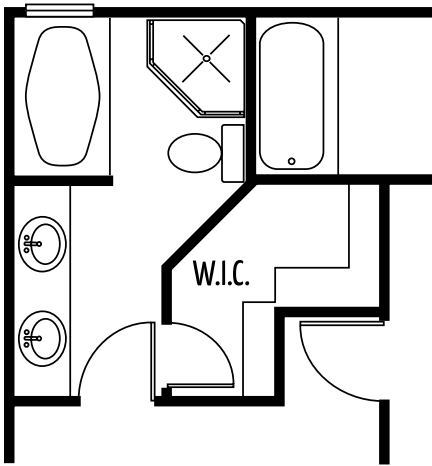

The Talbot

(Approx. 1456 square feet)

Fantastic 3 bedroom 2.5 bath colonial has separate living and dining room with spacious kitchen. Master boasts large closet with full bath. Optional 2 car garage, 4th bedroom, family room, and finished basement available.

TALBOT FIRST FLOOR

OPTIONAL SUPER BATH

TALBOT SECOND FLOOR WITH OPTIONAL BATH

OPTIONAL SUPER BATH

TALBOT SECOND FLOOR PLAN OPTION 2

TALBOT BASEMENT