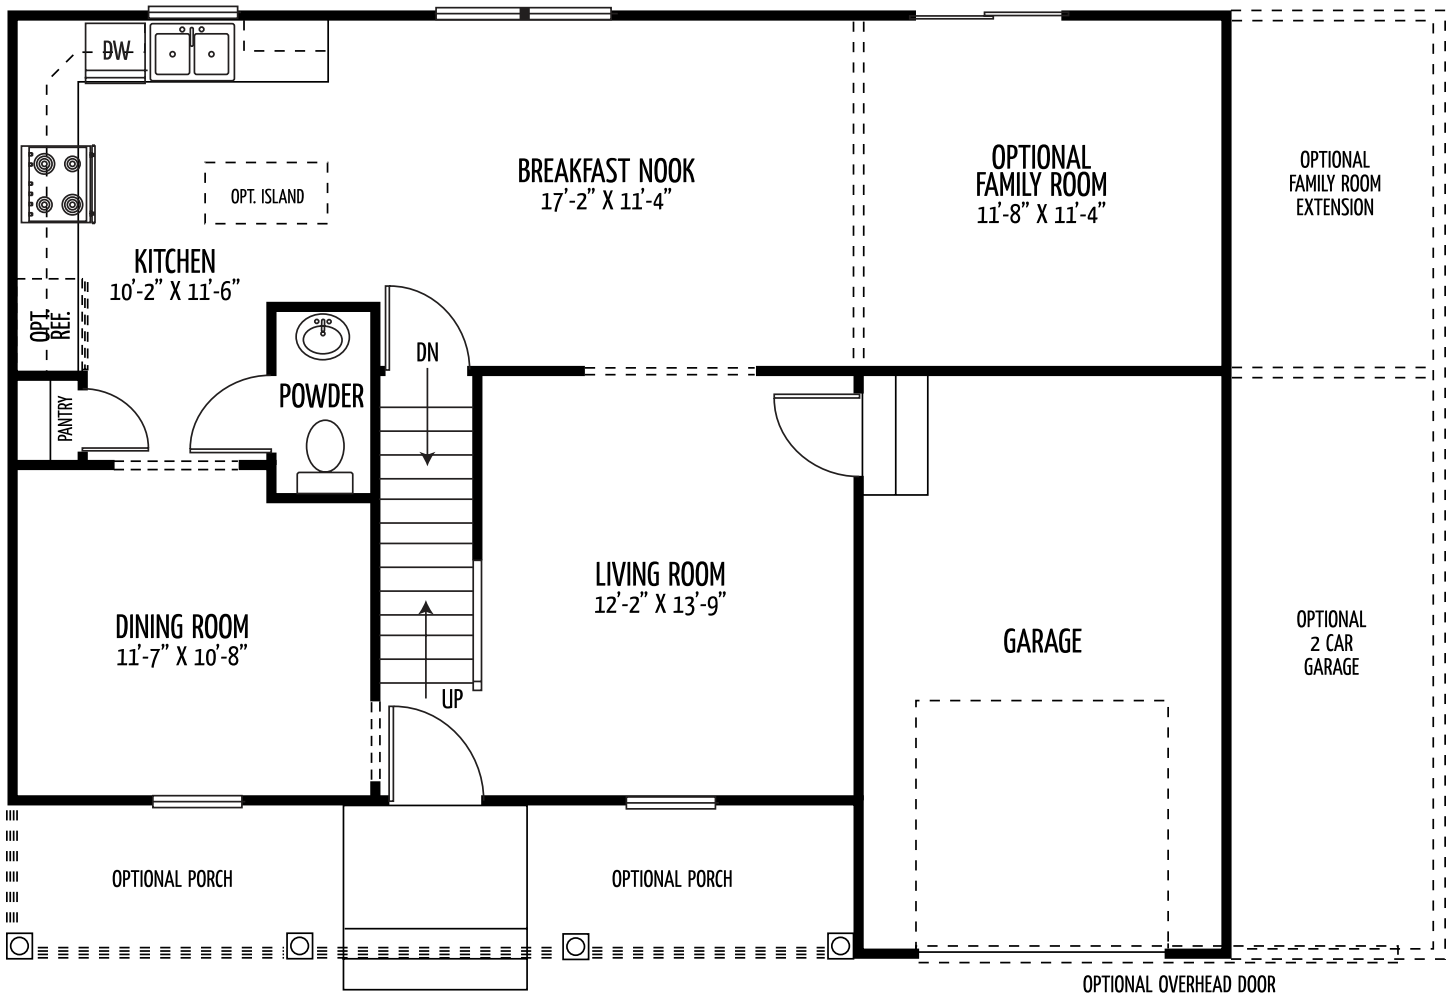

The Talbot

(Approx. 1456 square feet)

Fantastic 3 bedroom 2.5 bath colonial has separate living and dining room with spacious kitchen. Master boasts large closet with full bath. Optional 2 car garage, 4th bedroom, family room, and finished basement available.

TALBOT FIRST FLOOR

OPTIONAL SUPER BATH

TALBOT SECOND FLOOR WITH OPTIONAL BATH

OPTIONAL SUPER BATH

TALBOT SECOND FLOOR PLAN OPTION 2

TALBOT BASEMENT