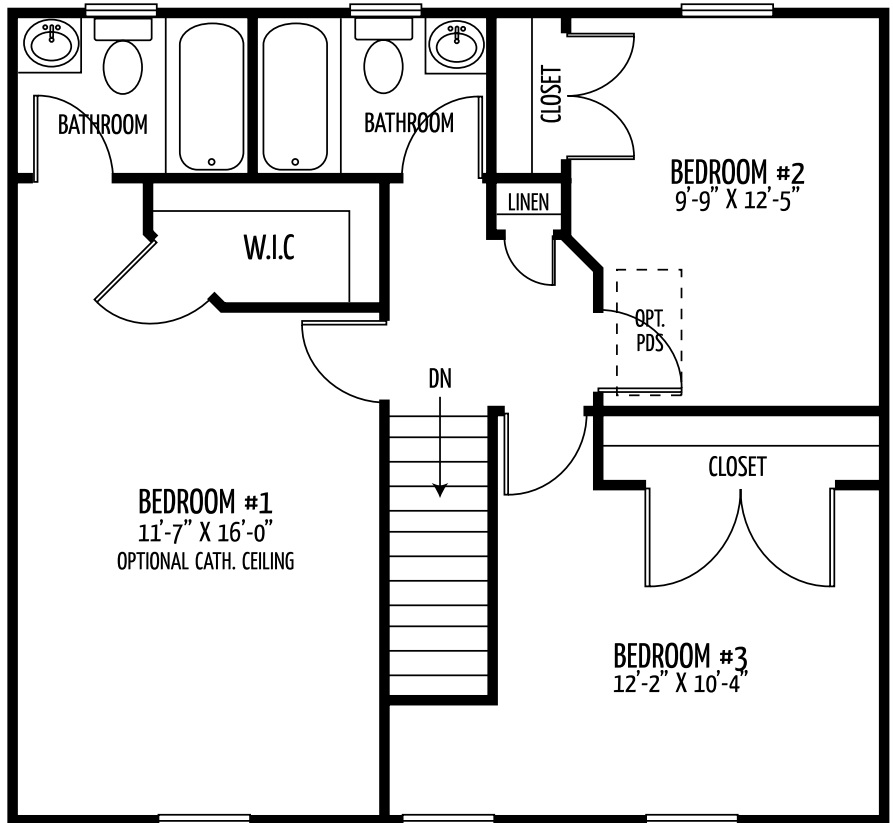

The Talbot

(Approx. 1456 square feet)

Fantastic 3 bedroom 2.5 bath colonial has separate living and dining room with spacious kitchen. Master boasts large closet with full bath. Optional 2 car garage, 4th bedroom, family room, and finished basement available.

TALBOT FIRST FLOOR

OPTIONAL SUPER BATH

TALBOT SECOND FLOOR WITH OPTIONAL BATH

OPTIONAL SUPER BATH

TALBOT SECOND FLOOR PLAN OPTION 2

TALBOT BASEMENT