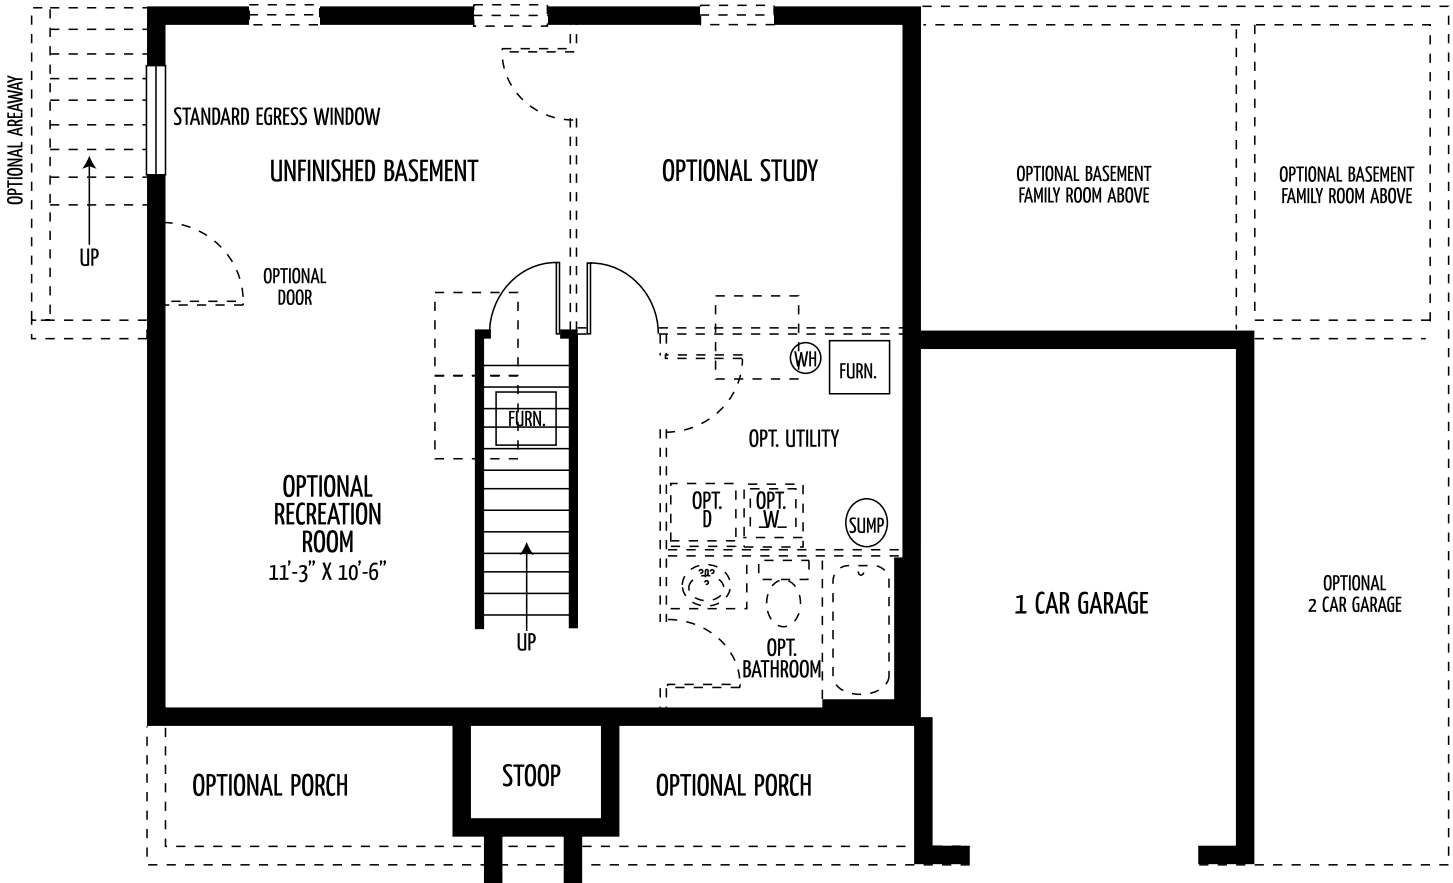

The Talbot

(Approx. 1456 square feet)

Fantastic 3 bedroom 2.5 bath colonial has separate living and dining room with spacious kitchen. Master boasts large closet with full bath. Optional 2 car garage, 4th bedroom, family room, and finished basement available.

TALBOT FIRST FLOOR

OPTIONAL SUPER BATH

TALBOT SECOND FLOOR WITH OPTIONAL BATH

OPTIONAL SUPER BATH

TALBOT SECOND FLOOR PLAN OPTION 2

TALBOT BASEMENT