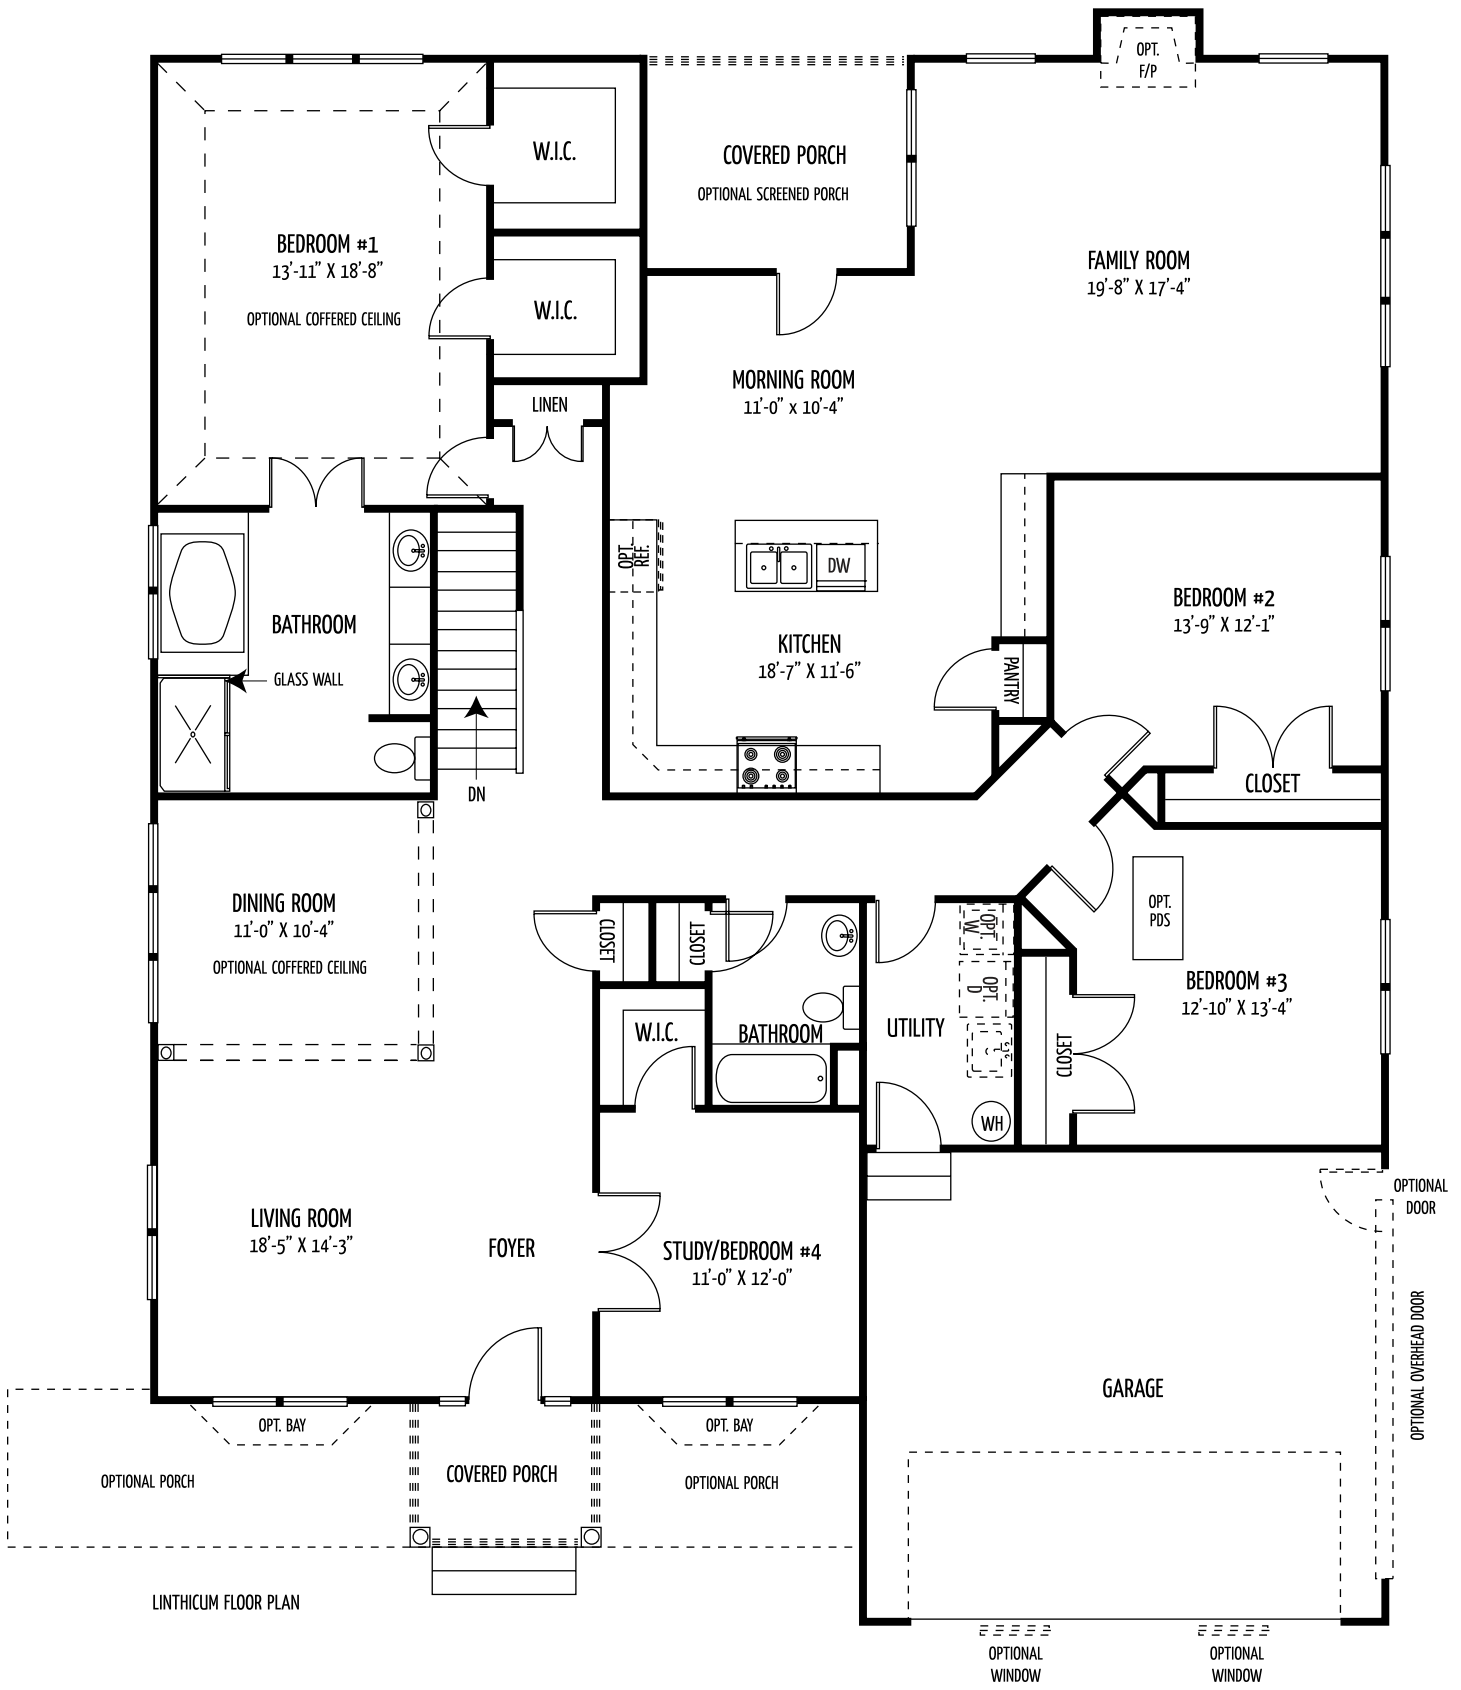

The Linthicum

(Approx 2648 sq. ft.)

Impressive rancher truly defines one level living! 4 bedrooms featuring large master suite with superbath. Expansive open kitchen with island, formal living and dining rooms, family room and even a morning room! Rear covered porch. Optional Finished basement available.

LINTHICUM FLOOR PLAN