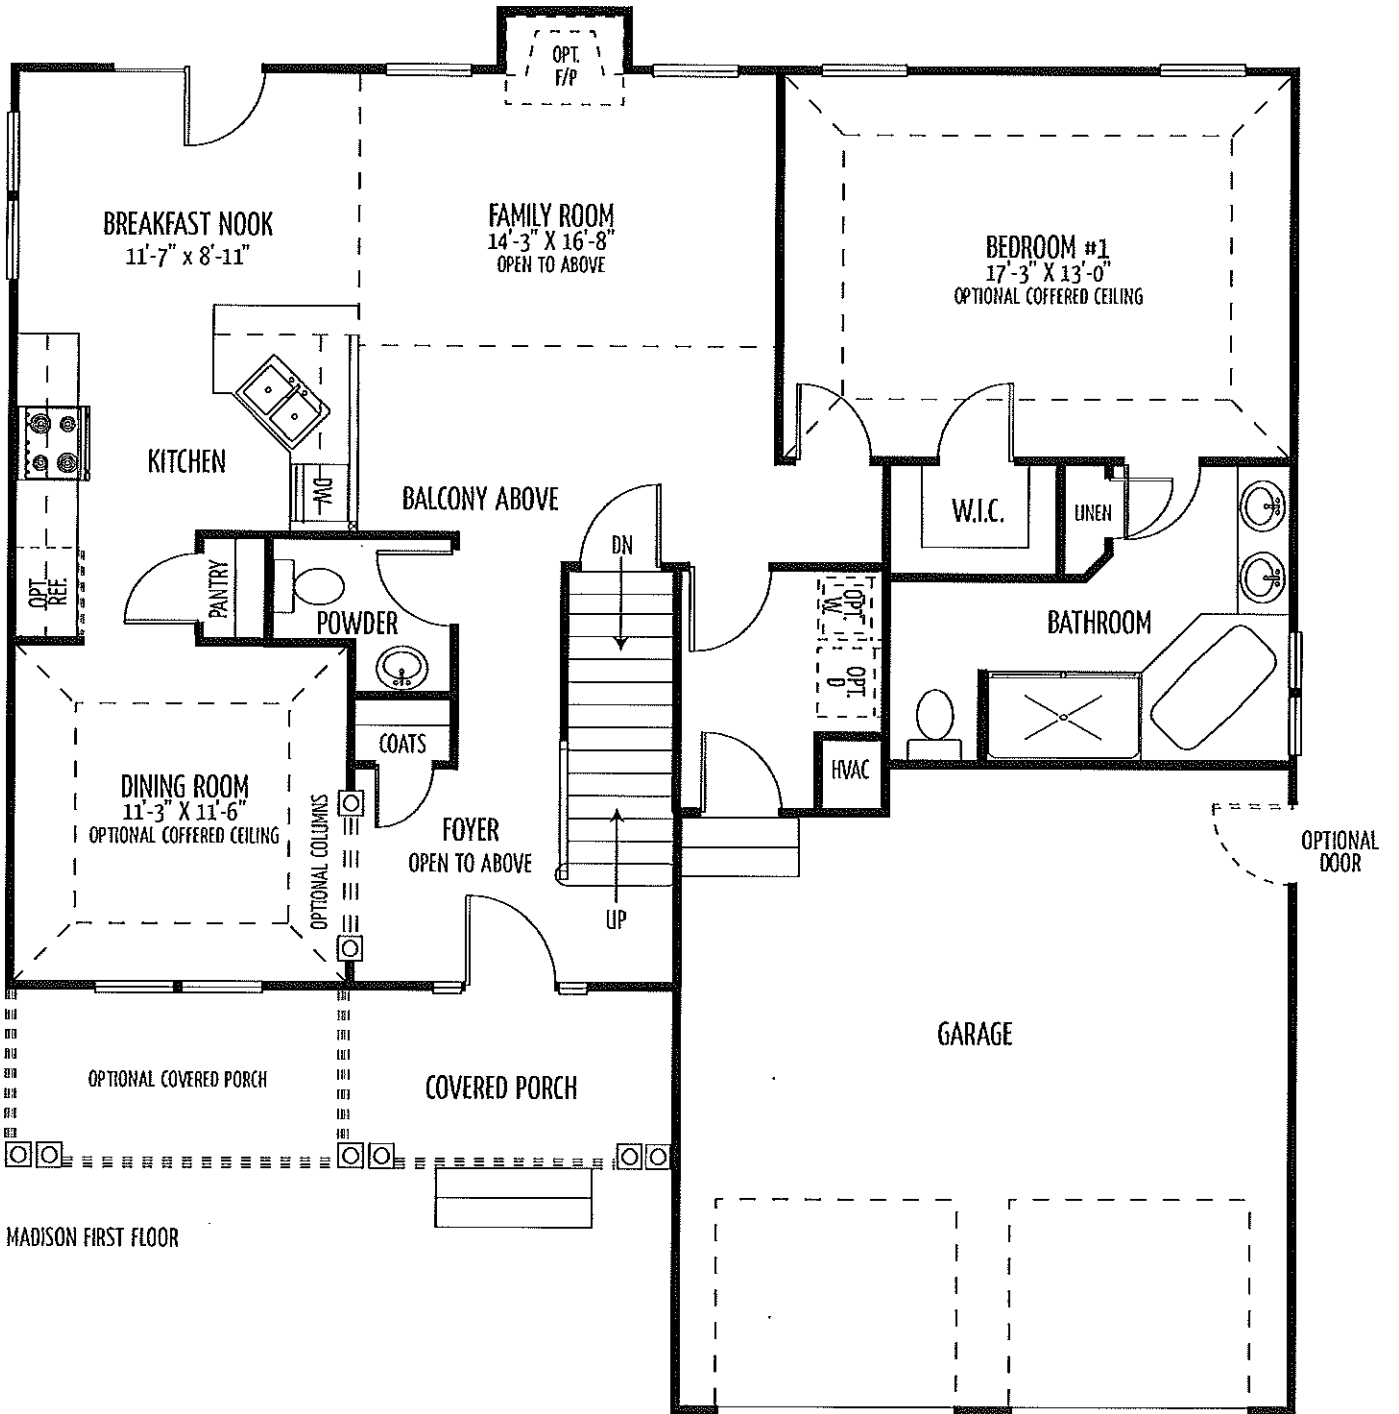

# The Madison

(Approx 1800 sq. ft.)

2 story foyer! 2 story family room! Crisp floorplan is substantial boasting a 1st floor master with superbath. Spacious rooms include breakfast nook off kitchen, formal dining room, and family room. This 3 bedroom 2 car garage home is truly a beauty! Optional finished basement available.

MADISON FIRST FLOOR