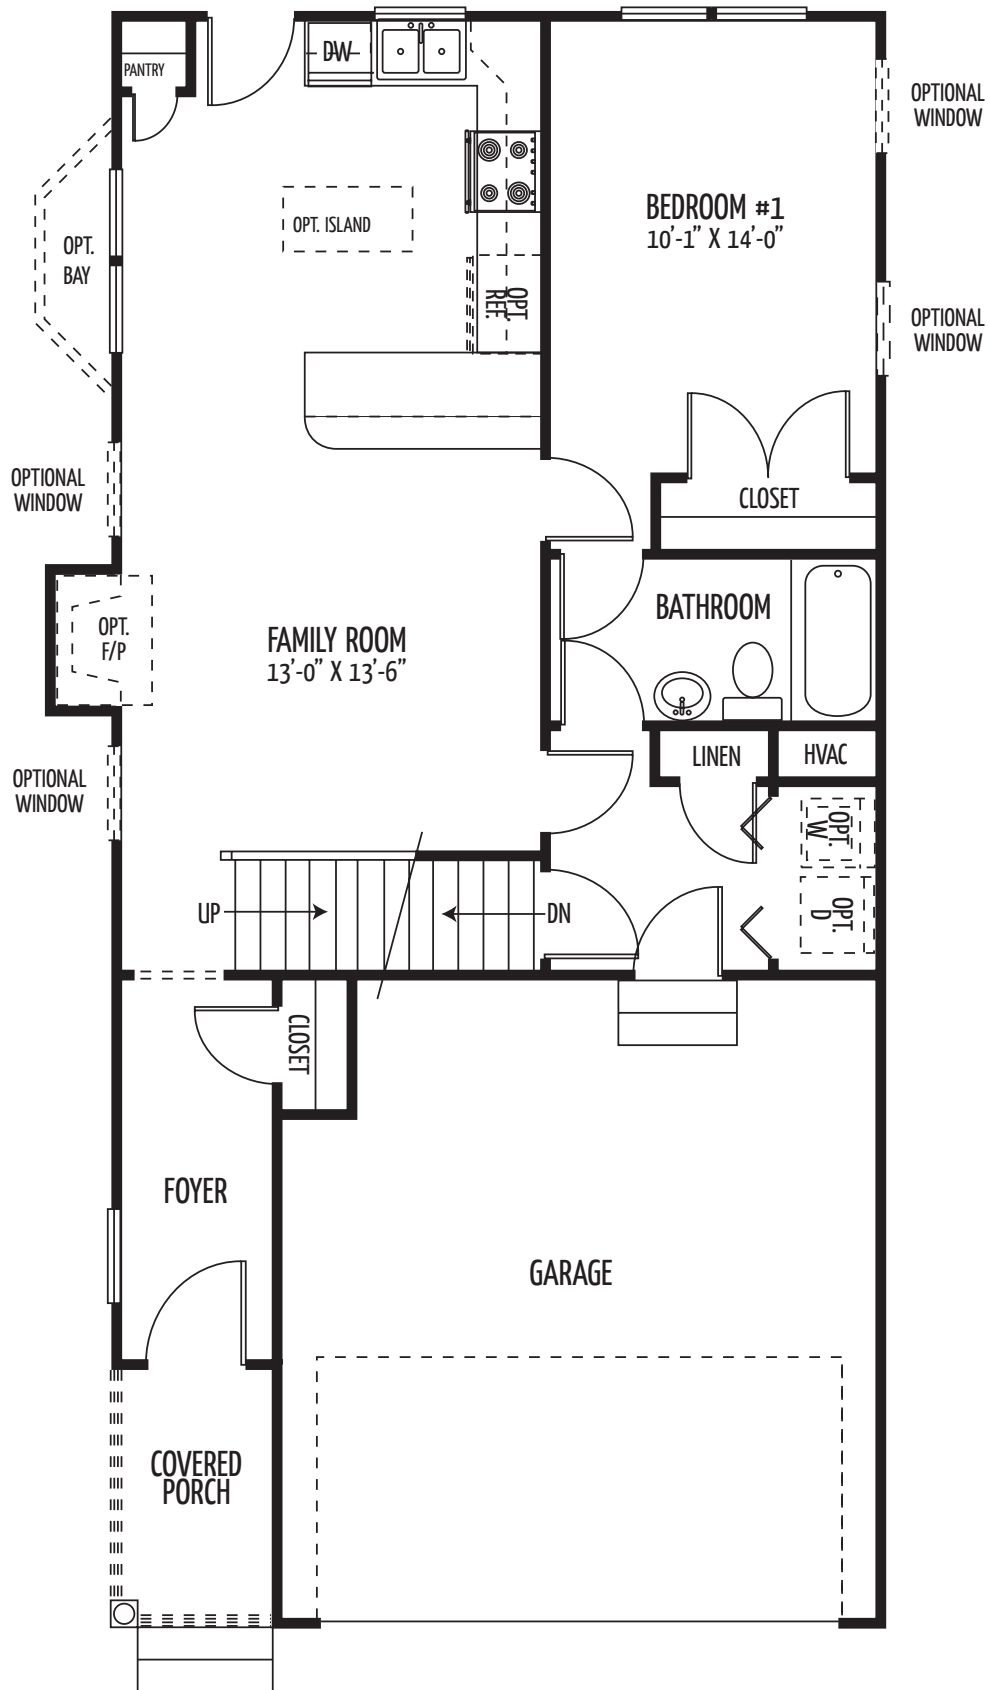

The Monroe

(Approx. 1546 square feet)

Attractive 4 bedroom 2 bath colonial features a 1st floor master suite! 2 car garage, main level washer and dryer closet, kitchen with island, breakfast bar and pantry, coat closet in the foyer and a 2nd level loft. Optional superbath in master and finished basement available.

OPTIONAL MASTER BATH SECOND FLOOR