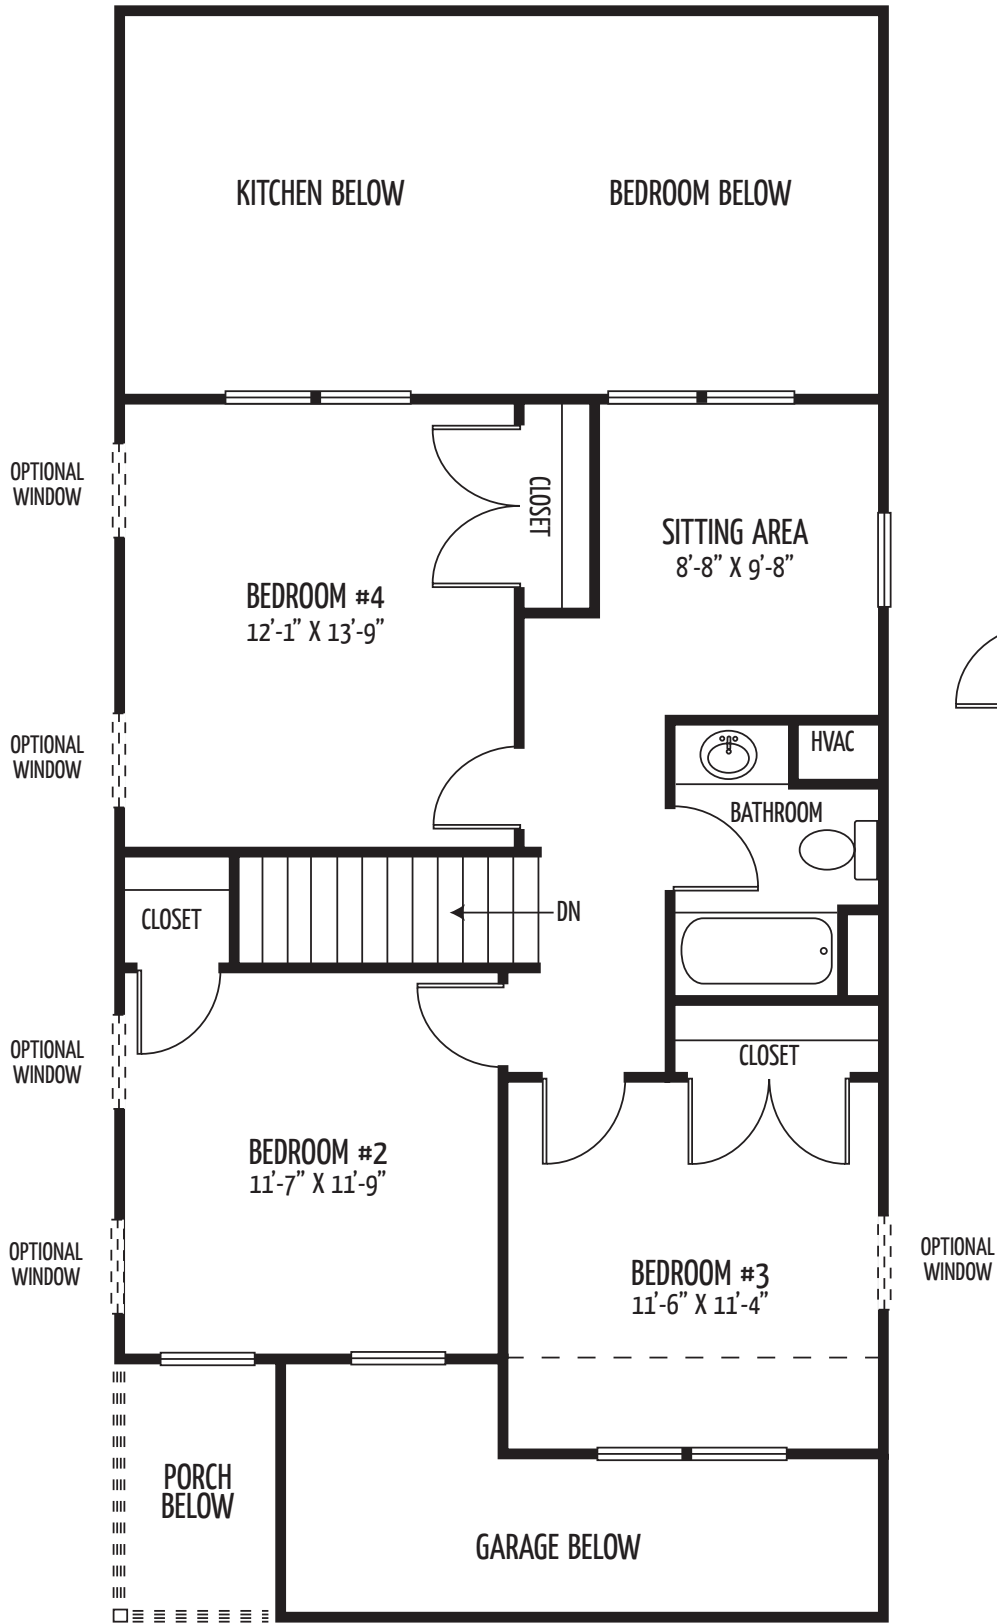

The Monroe

(Approx. 1546 square feet)

Attractive 4 bedroom 2 bath colonial features a 1st floor master suite! 2 car garage, main level washer and dryer closet, kitchen with island, breakfast bar and pantry, coat closet in the foyer and a 2nd level loft. Optional superbath in master and finished basement available.

OPTIONAL MASTER BATH SECOND FLOOR