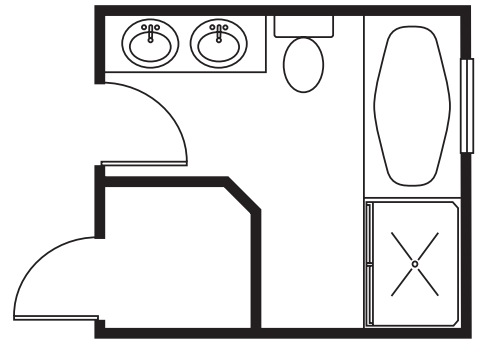

The Monroe

(Approx. 1546 square feet)

Attractive 4 bedroom 2 bath colonial features a 1st floor master suite! 2 car garage, main level washer and dryer closet, kitchen with island, breakfast bar and pantry, coat closet in the foyer and a 2nd level loft. Optional superbath in master and finished basement available.

OPTIONAL MASTER BATH SECOND FLOOR