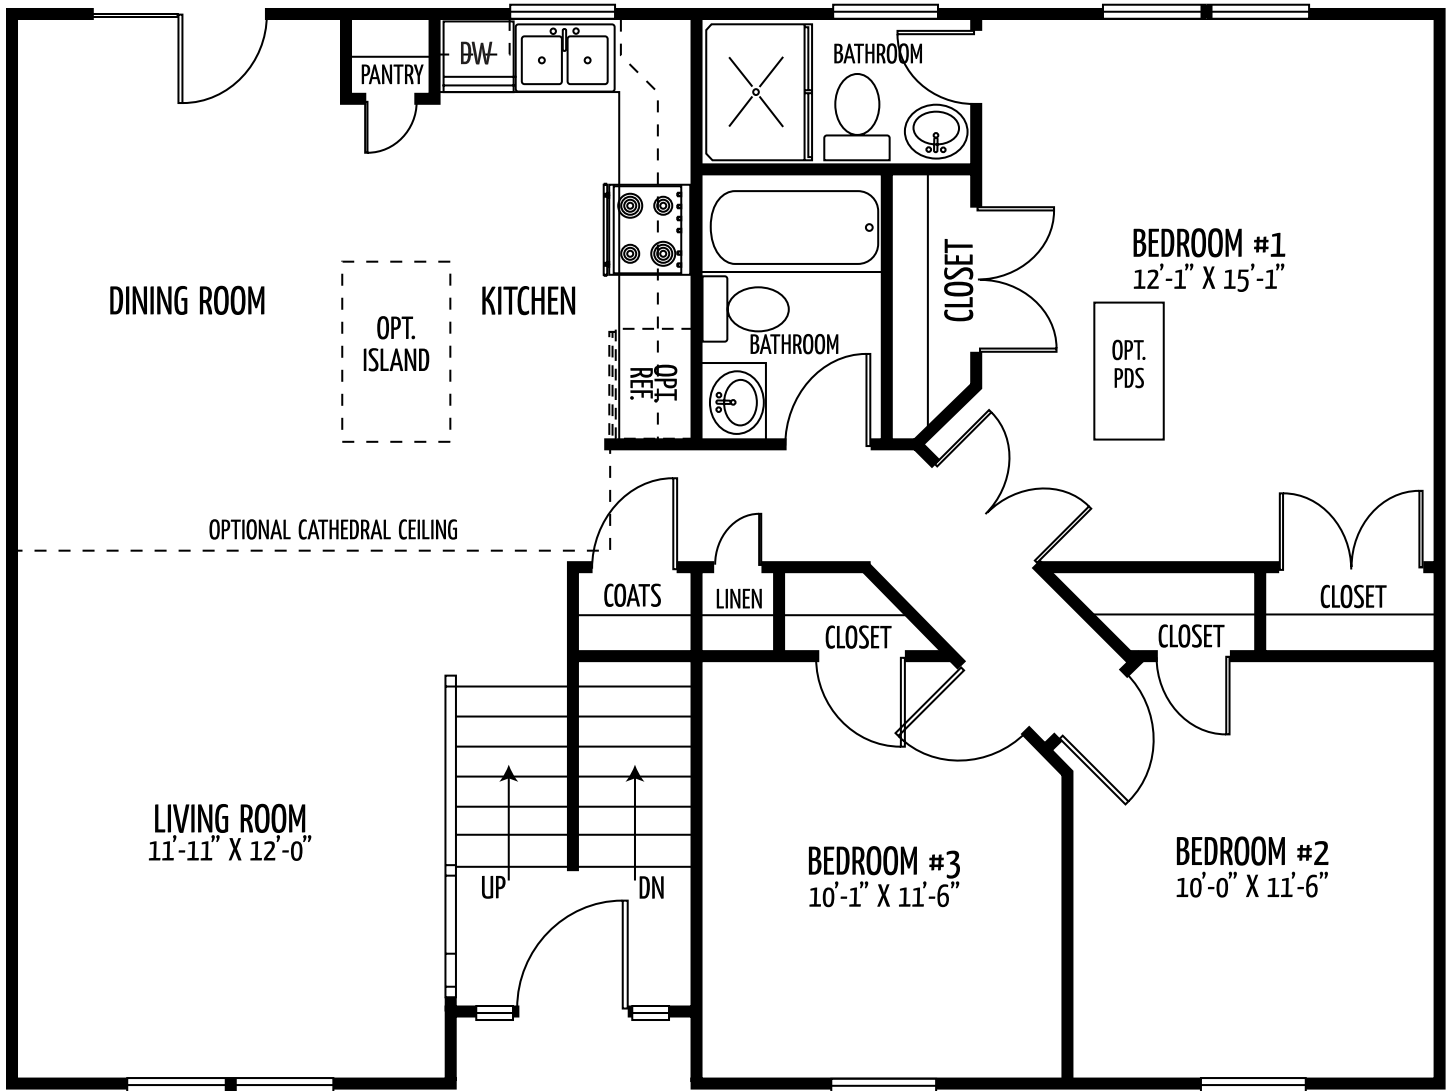

# The Montgomery

(Approx. 1185 square feet upper level)

Tasteful 3 bedroom 2 bath split foyer welcomes you with a large kitchen with an island and pantry, and separate dining room. Master bedroom has his and hers closets and a full bath. Optional 1 car garage and finished lower level available.

MONTGOMERY UPPER LEVEL