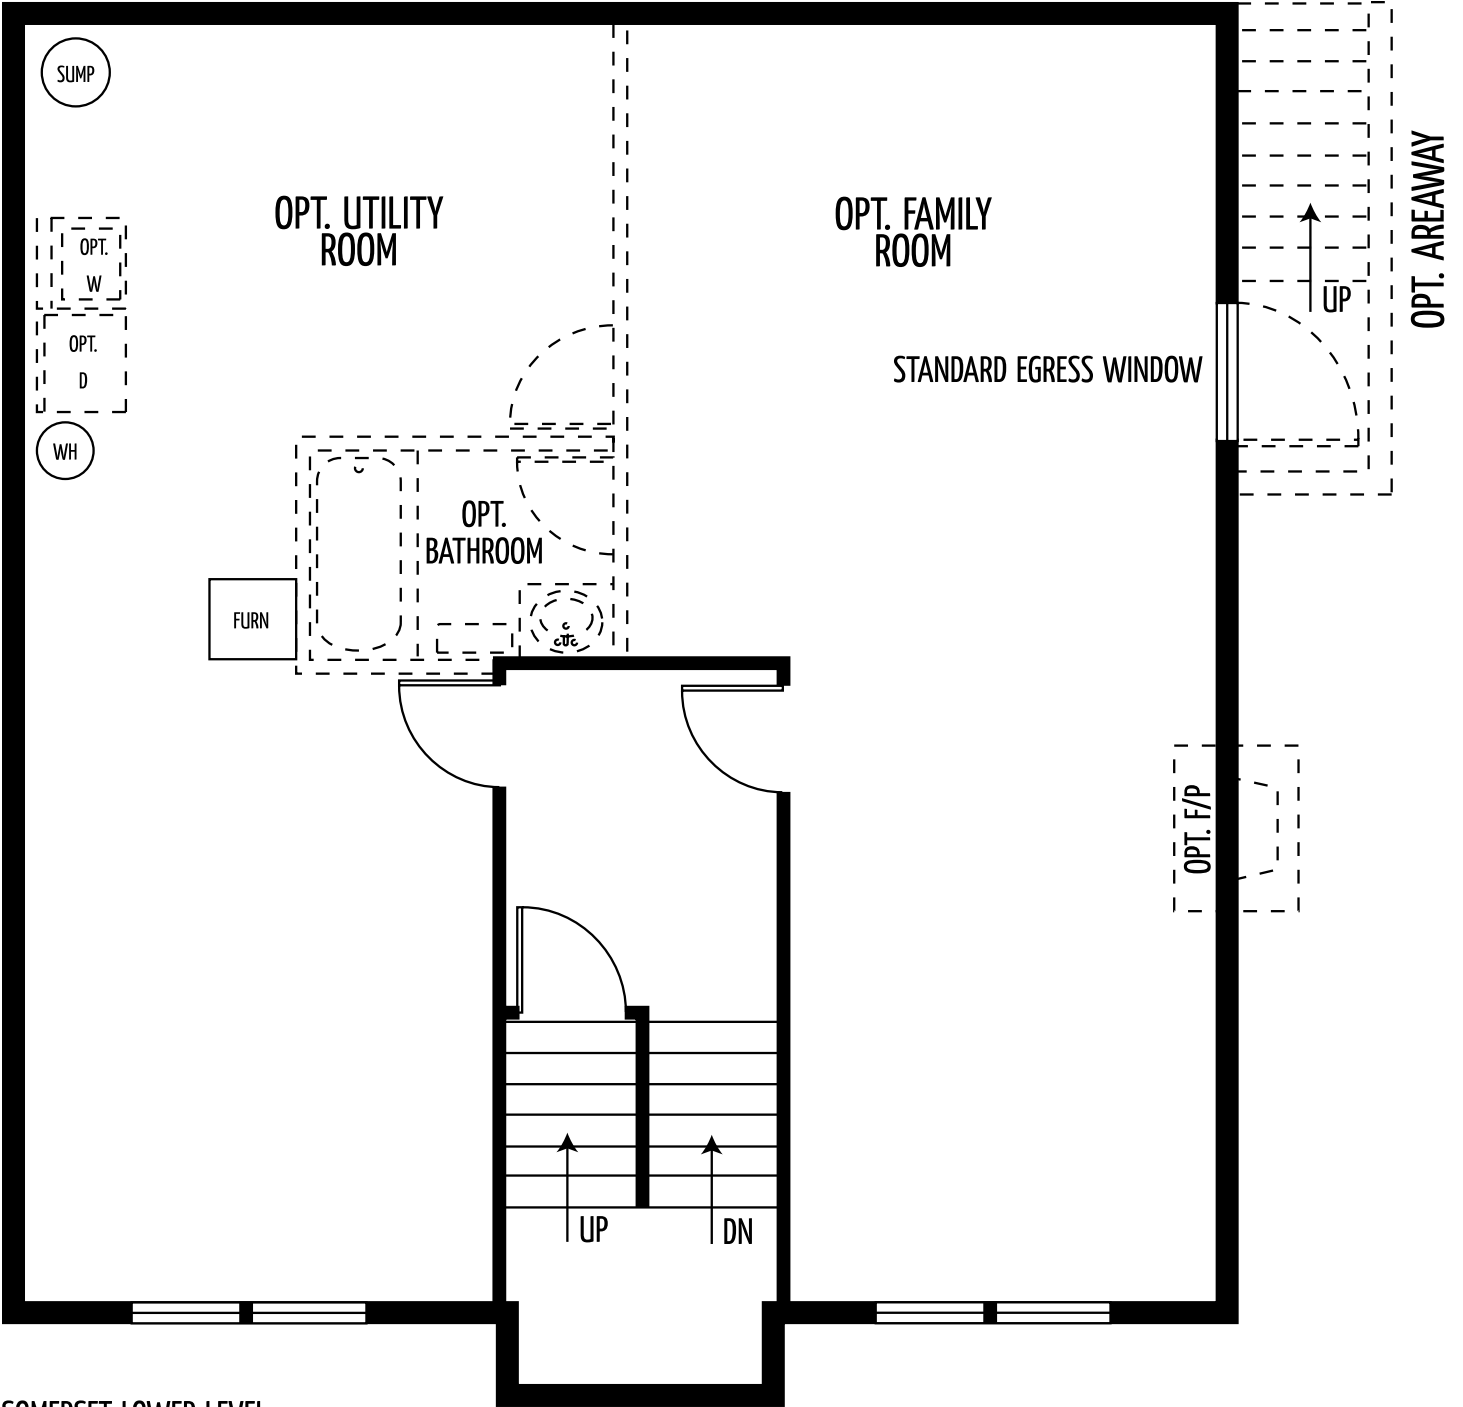

The Somerset

(Approx. 1080 square feet upper level)

Practical 3 bedroom 2 bath split foyer offers separate living room, dining room and an open kitchen standard. An optional family room, full bath and additional bedrooms are available on the lower level.

SOMERSET UPPER LEVEL

SOMERSET LOWER LEVEL