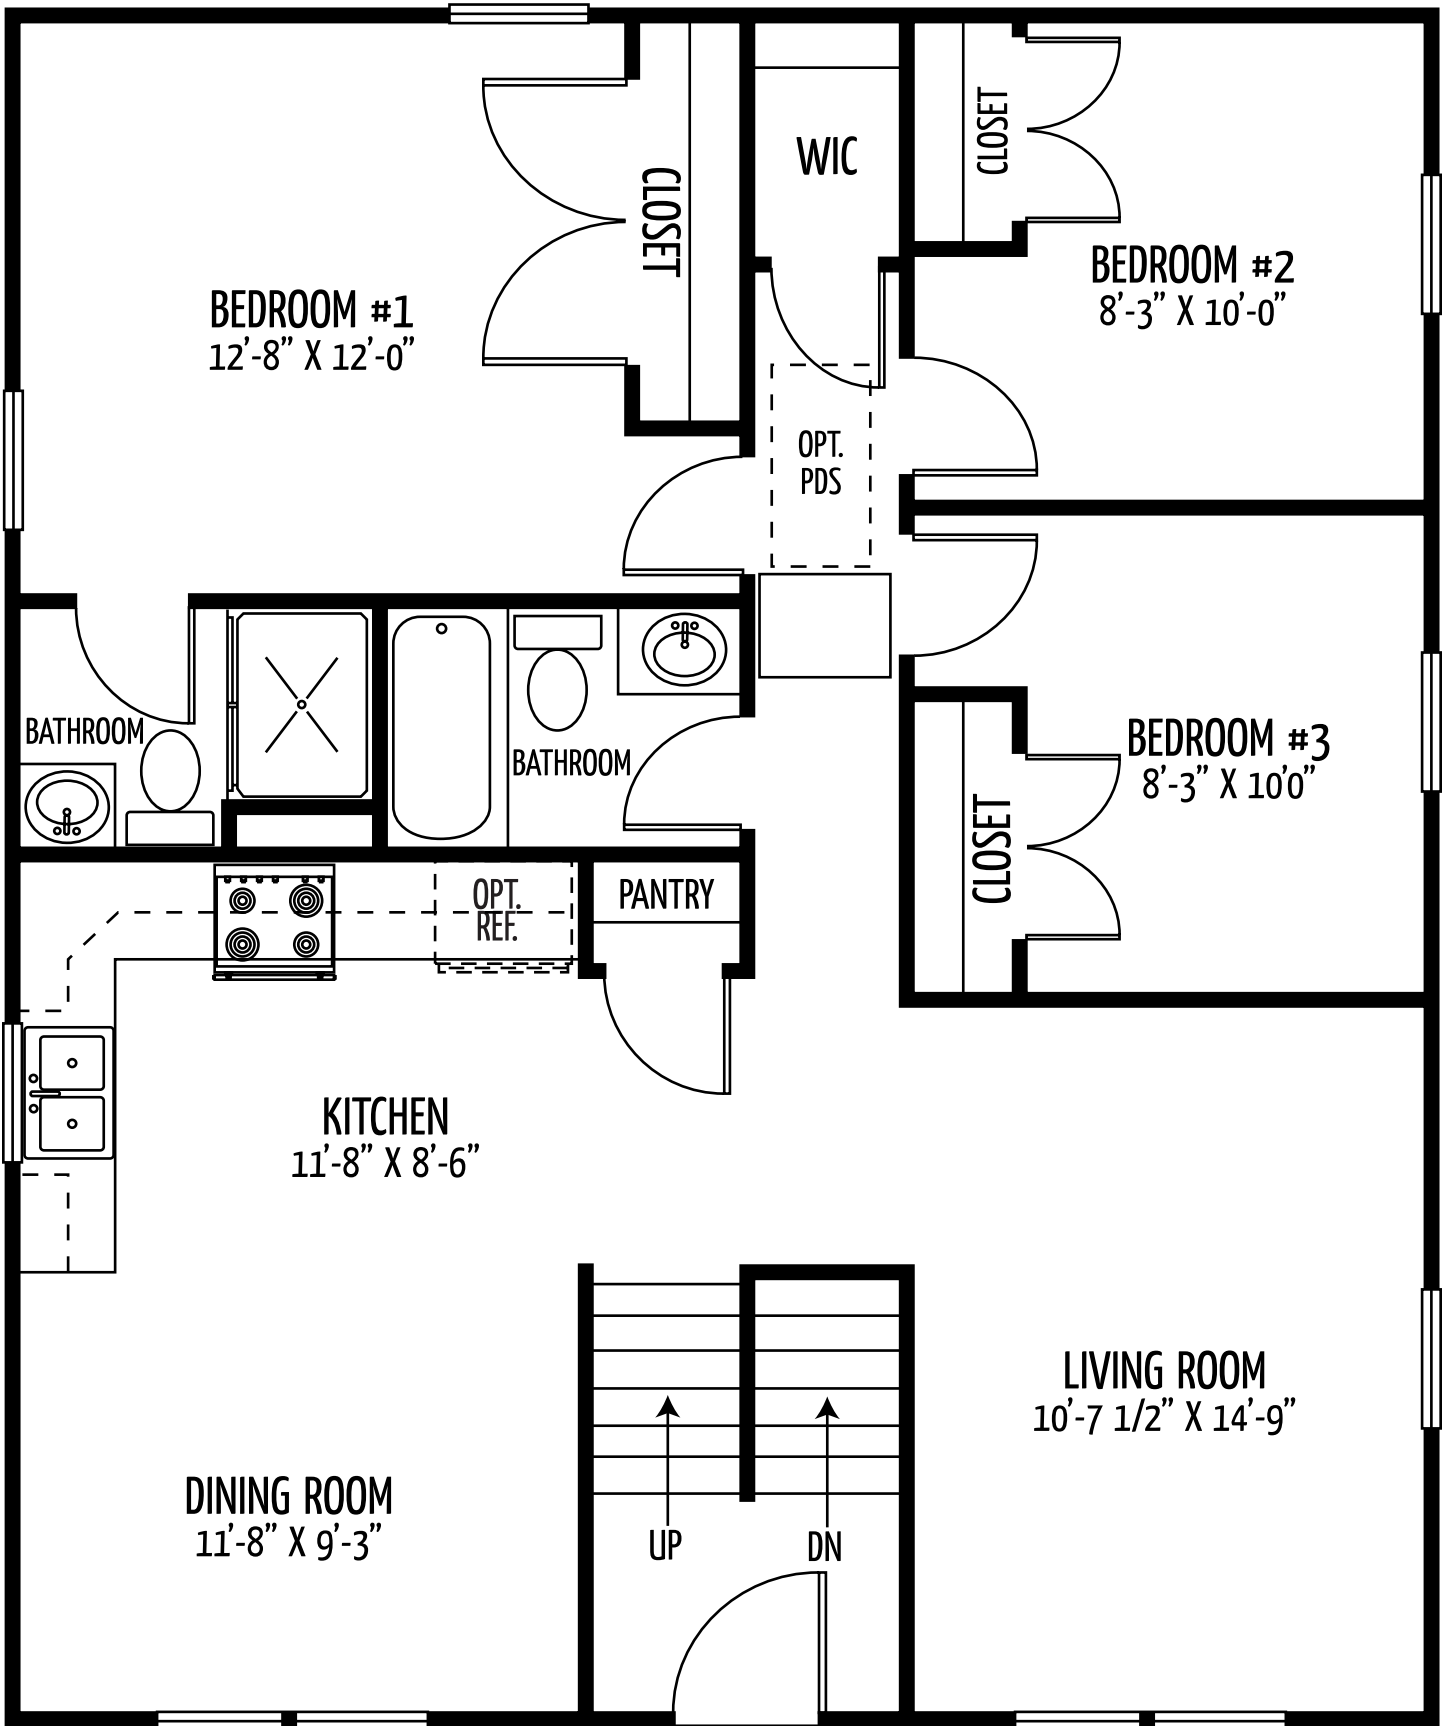

The Somerset

(Approx. 1080 square feet upper level)

Practical 3 bedroom 2 bath split foyer offers separate living room, dining room and an open kitchen standard. An optional family room, full bath and additional bedrooms are available on the lower level.

SOMERSET UPPER LEVEL

SOMERSET LOWER LEVEL