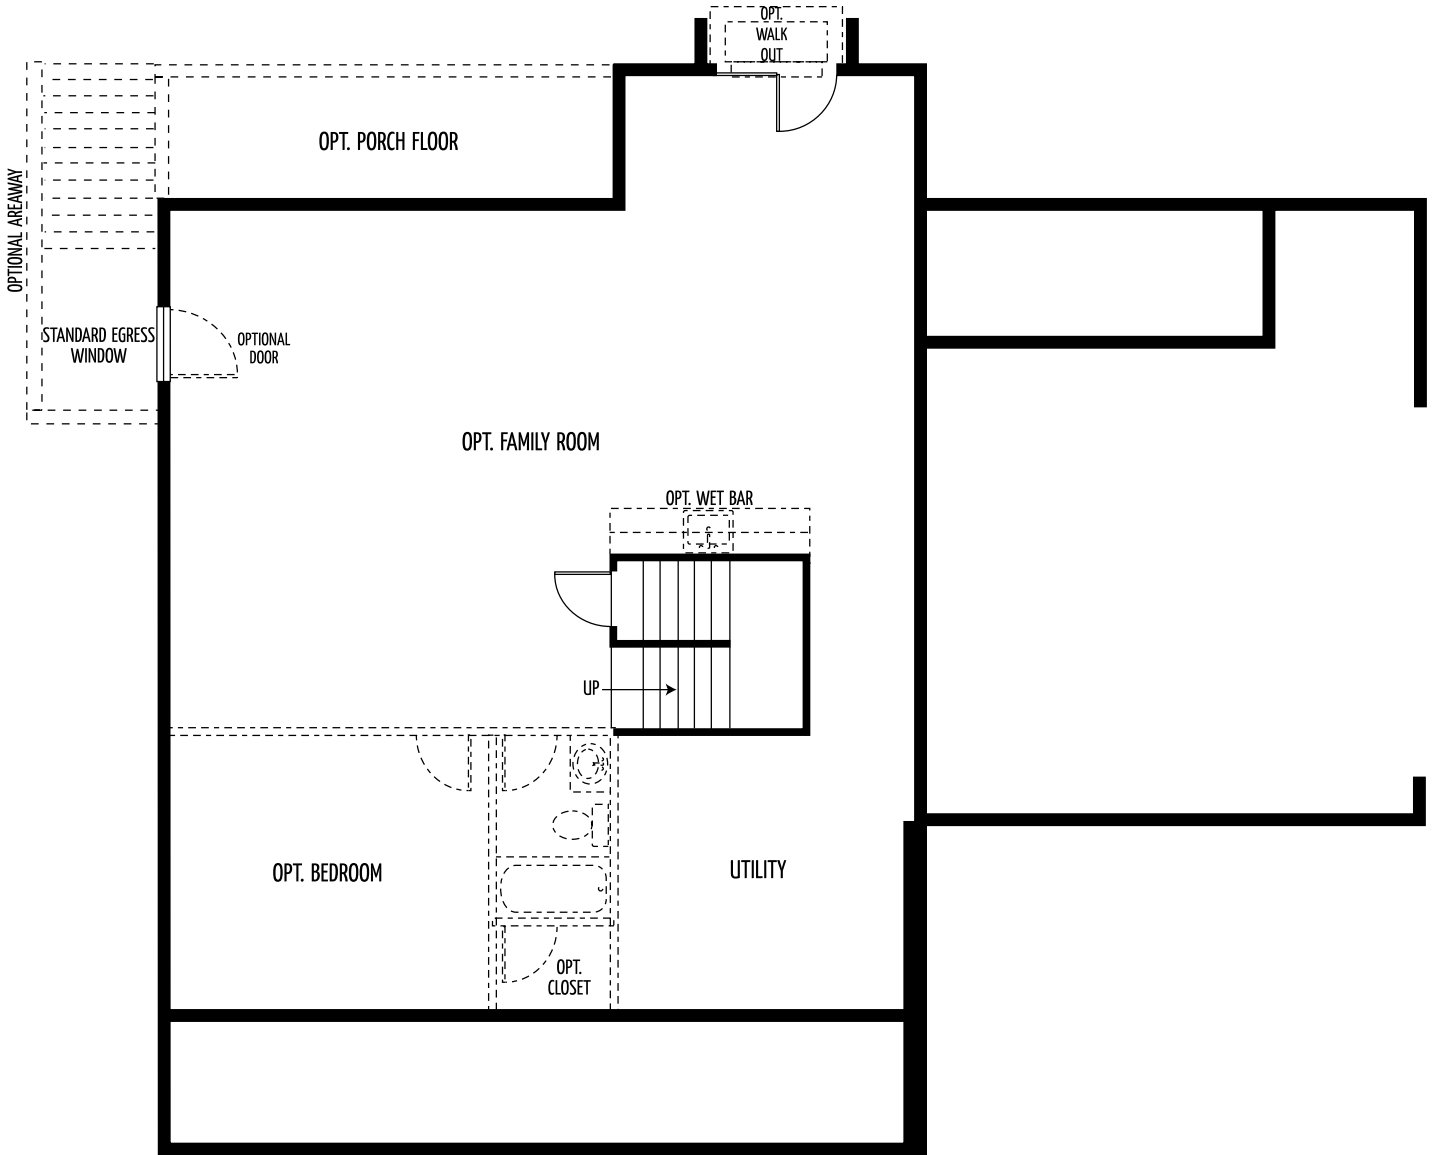

# The Saint Mary

(Approx. 3028 square feet)

Enormous 4 bedroom 2.5 bath colonial offers a 2 car garage with a storage room, front porch, 2 story foyer, study, dining room, great room, main floor washer and dryer utility/mud room, breakfast nook, and the kitchen includes an island, breakfast bar, a butlers pantry. The master suite has his and hers walk-in closets and a Super Bath. Optional finished basement available.

SAINT MARY FIRST FLOOR

SAINT MARY SECOND FLOOR

SAINT MARY BASEMENT