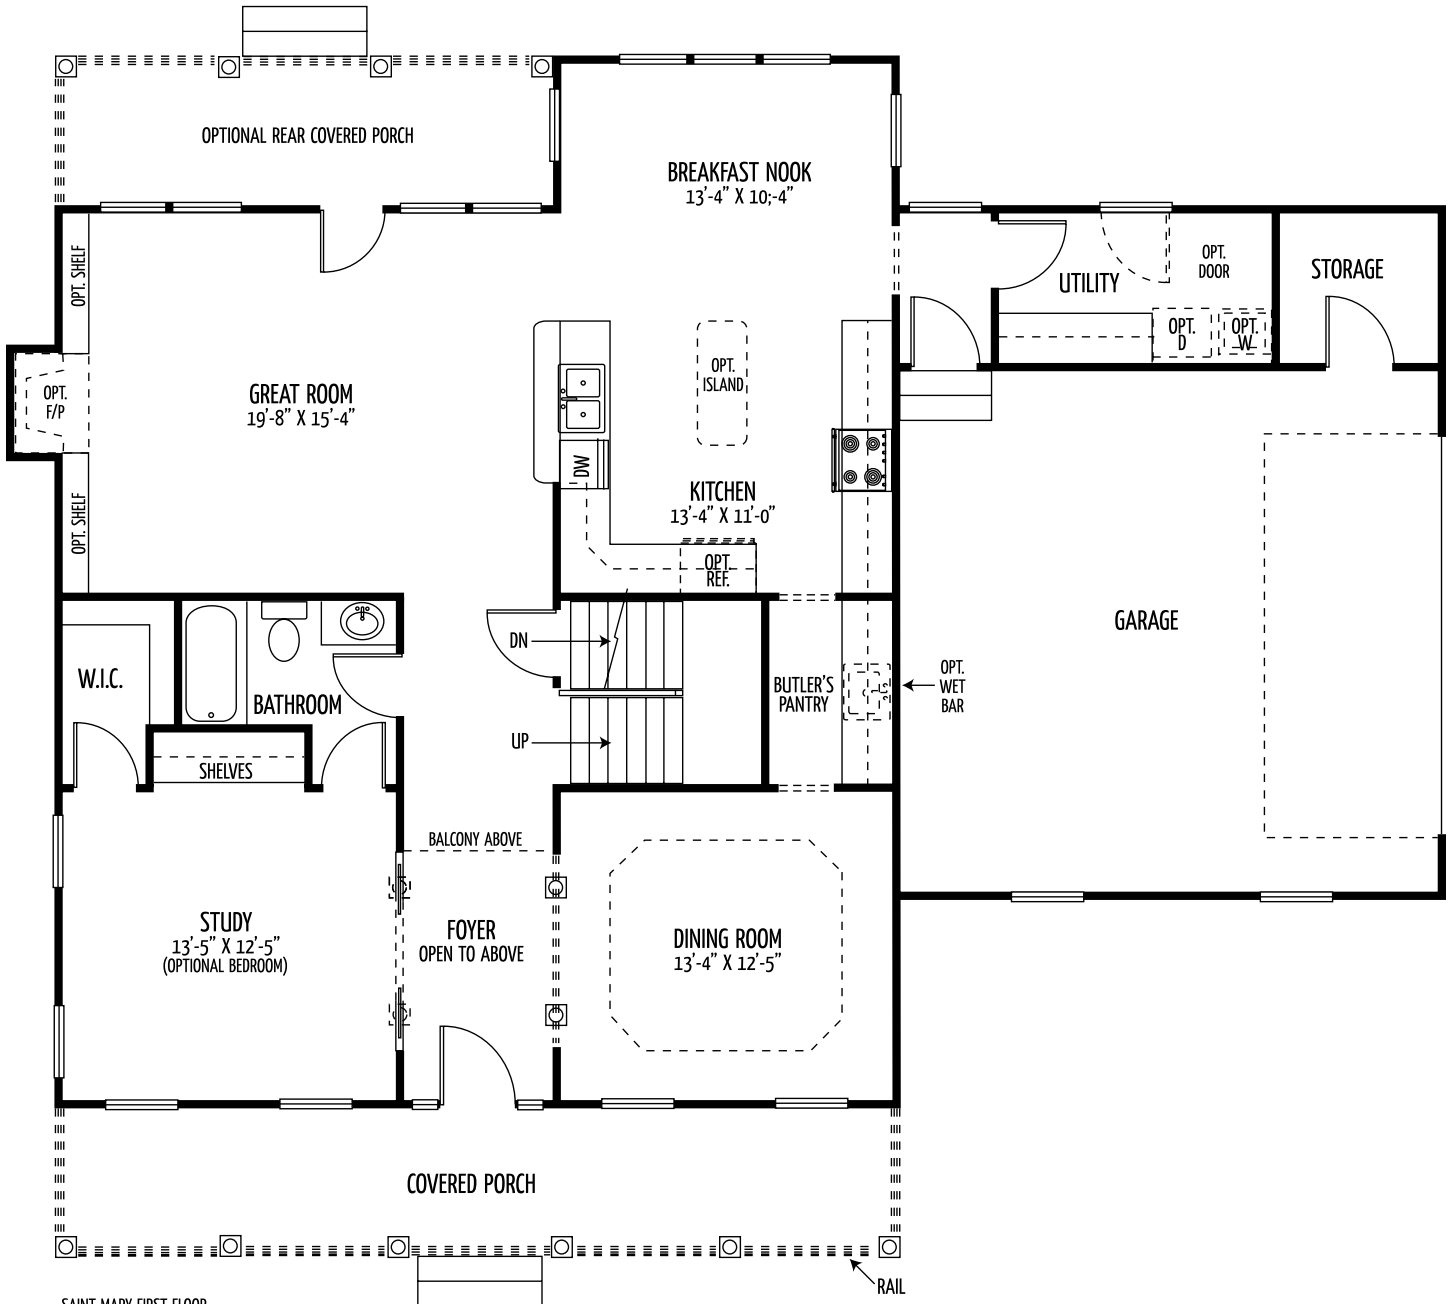

# The Saint Mary

(Approx. 3028 square feet)

Enormous 4 bedroom 2.5 bath colonial offers a 2 car garage with a storage room, front porch, 2 story foyer, study, dining room, great room, main floor washer and dryer utility/mud room, breakfast nook, and the kitchen includes an island, breakfast bar, a butlers pantry. The master suite has his and hers walk-in closets and a Super Bath. Optional finished basement available.

SAINT MARY FIRST FLOOR

SAINT MARY SECOND FLOOR

SAINT MARY BASEMENT