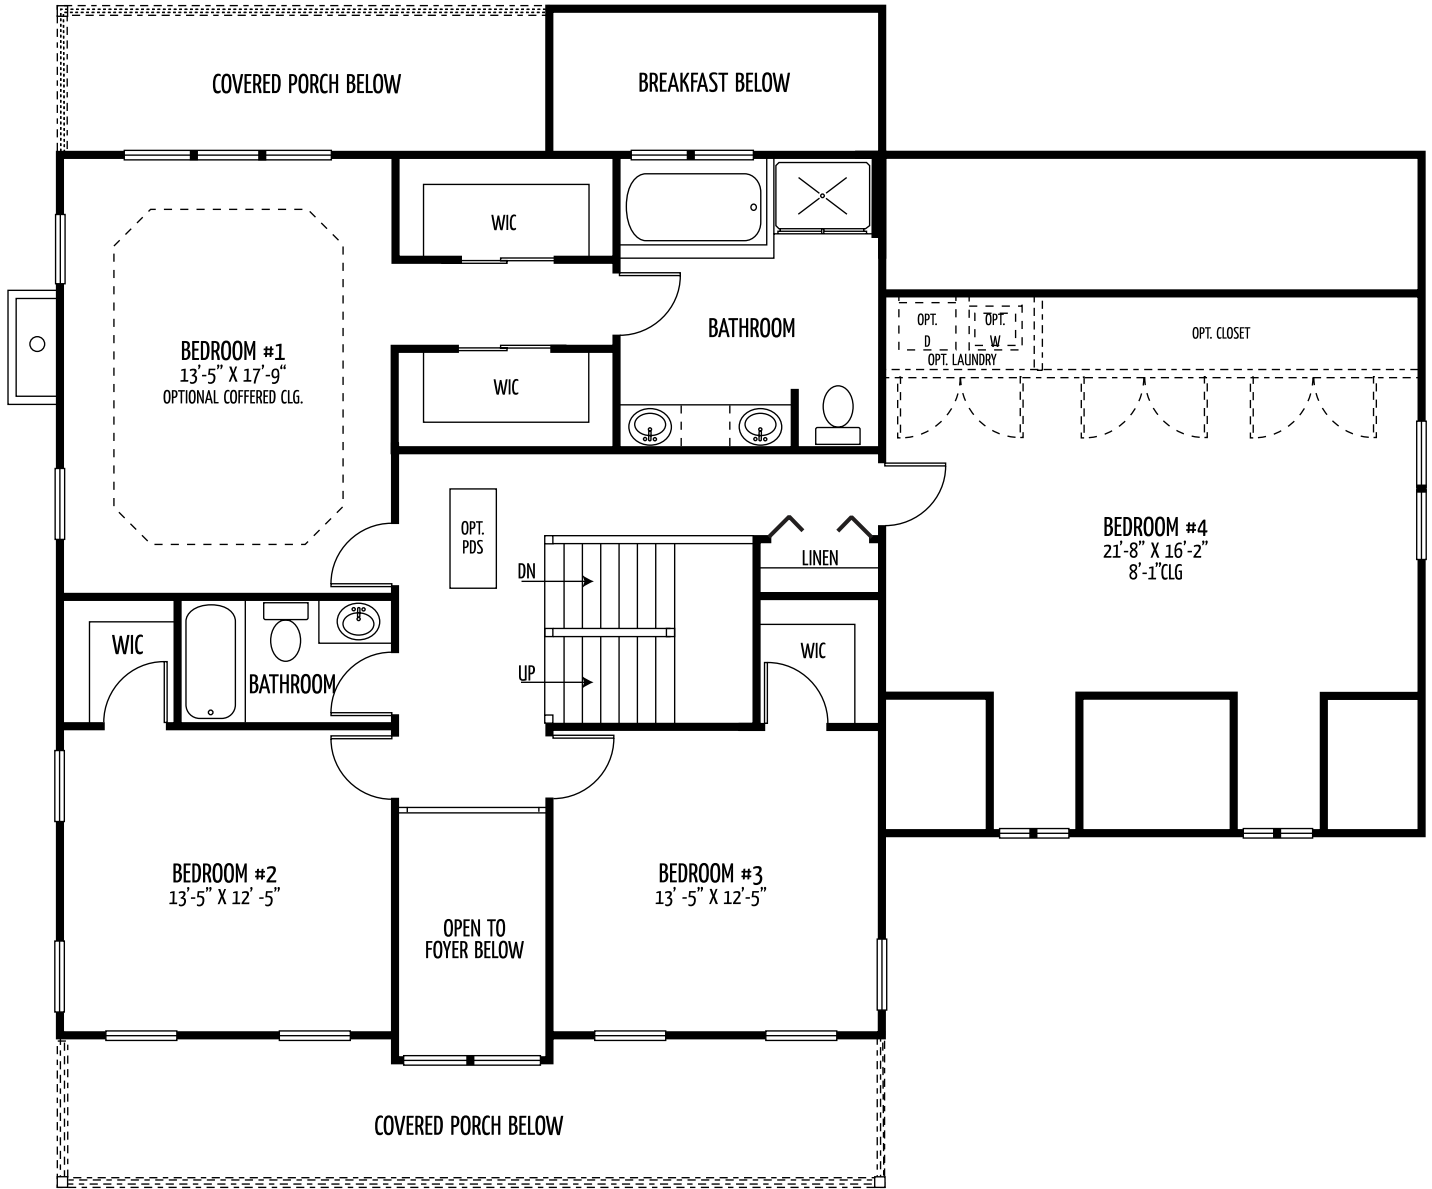

# The Saint Mary

(Approx. 3028 square feet)

Enormous 4 bedroom 2.5 bath colonial offers a 2 car garage with a storage room, front porch, 2 story foyer, study, dining room, great room, main floor washer and dryer utility/mud room, breakfast nook, and the kitchen includes an island, breakfast bar, a butlers pantry. The master suite has his and hers walk-in closets and a Super Bath. Optional finished basement available.

SAINT MARY FIRST FLOOR

SAINT MARY SECOND FLOOR

SAINT MARY BASEMENT