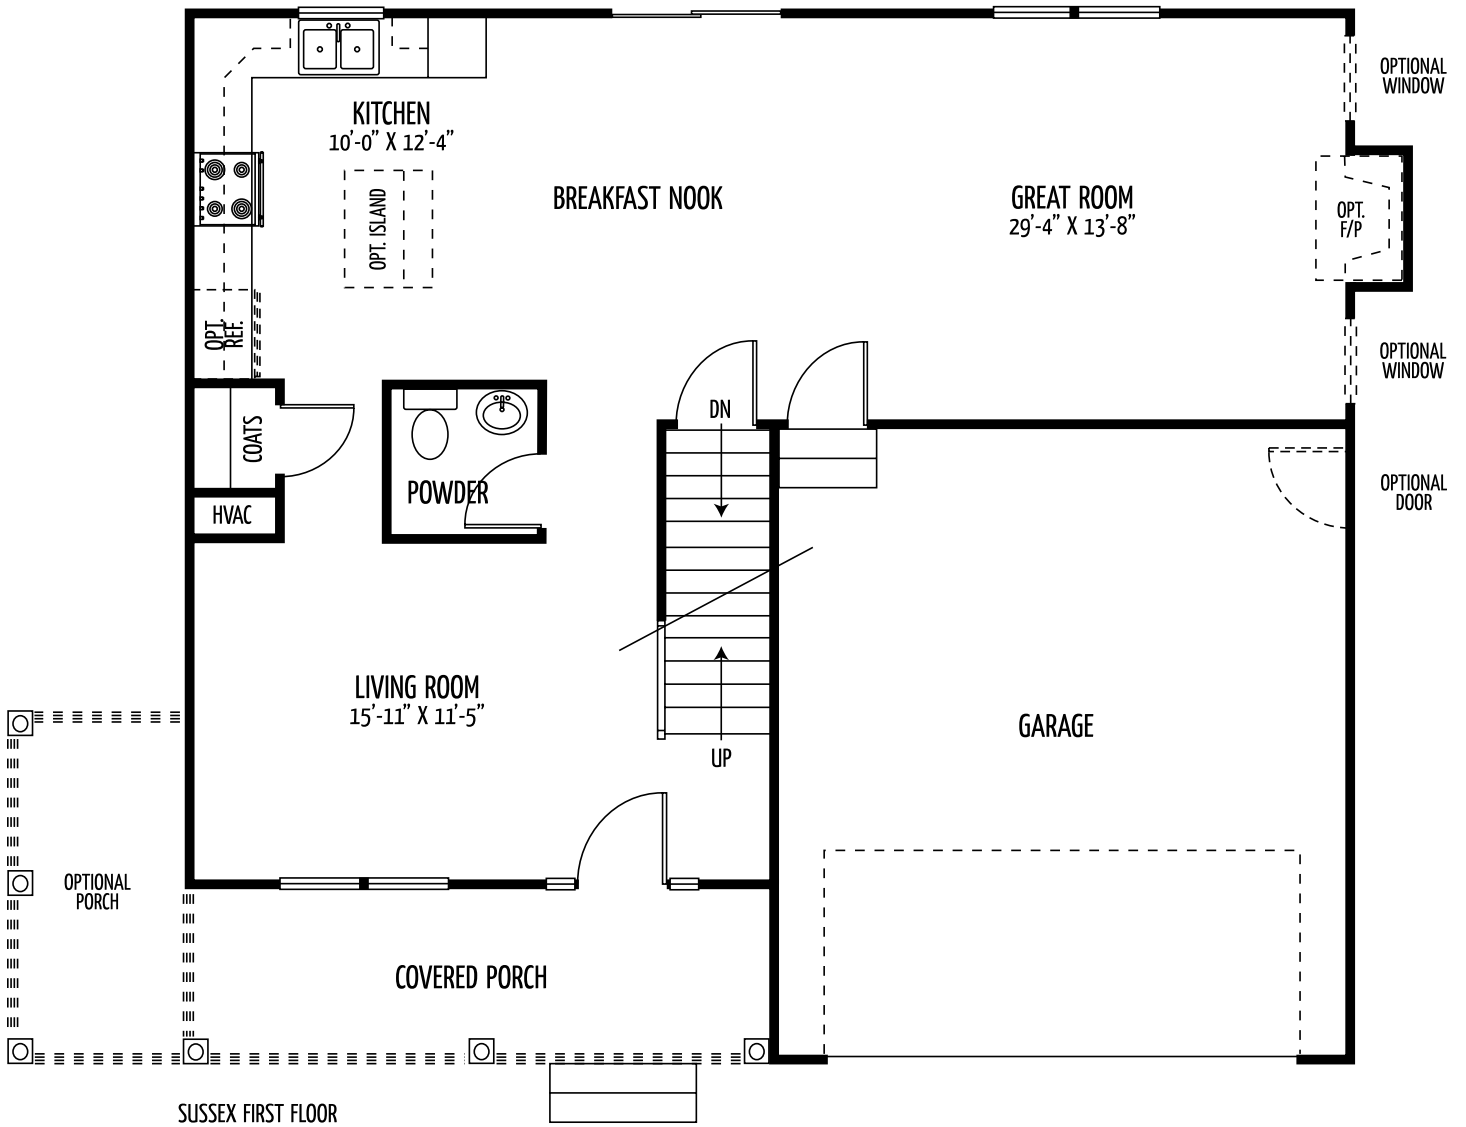

The Sussex

(Approx. 2086 square feet)

Impressive 4 bedroom 2.5 bath colonial has a covered full front porch and a 2 car garage. Living room, powder room, breakfast nook, great room and kitchen with an island and pantry set the stage for this smart open floor plan. All bedrooms include a walk-in closet and the master has an additional his and her closet and a Super Bath. Optional finished basement available.

OPTIONAL WINDOW

OPTIONAL WINDOW

OPTIONAL WINDOW

OPTIONAL WINDOW

SUSSEX SECOND FLOOR

SUSSEX OPTIONAL SECOND FLOOR

SUSSEX BASEMENT