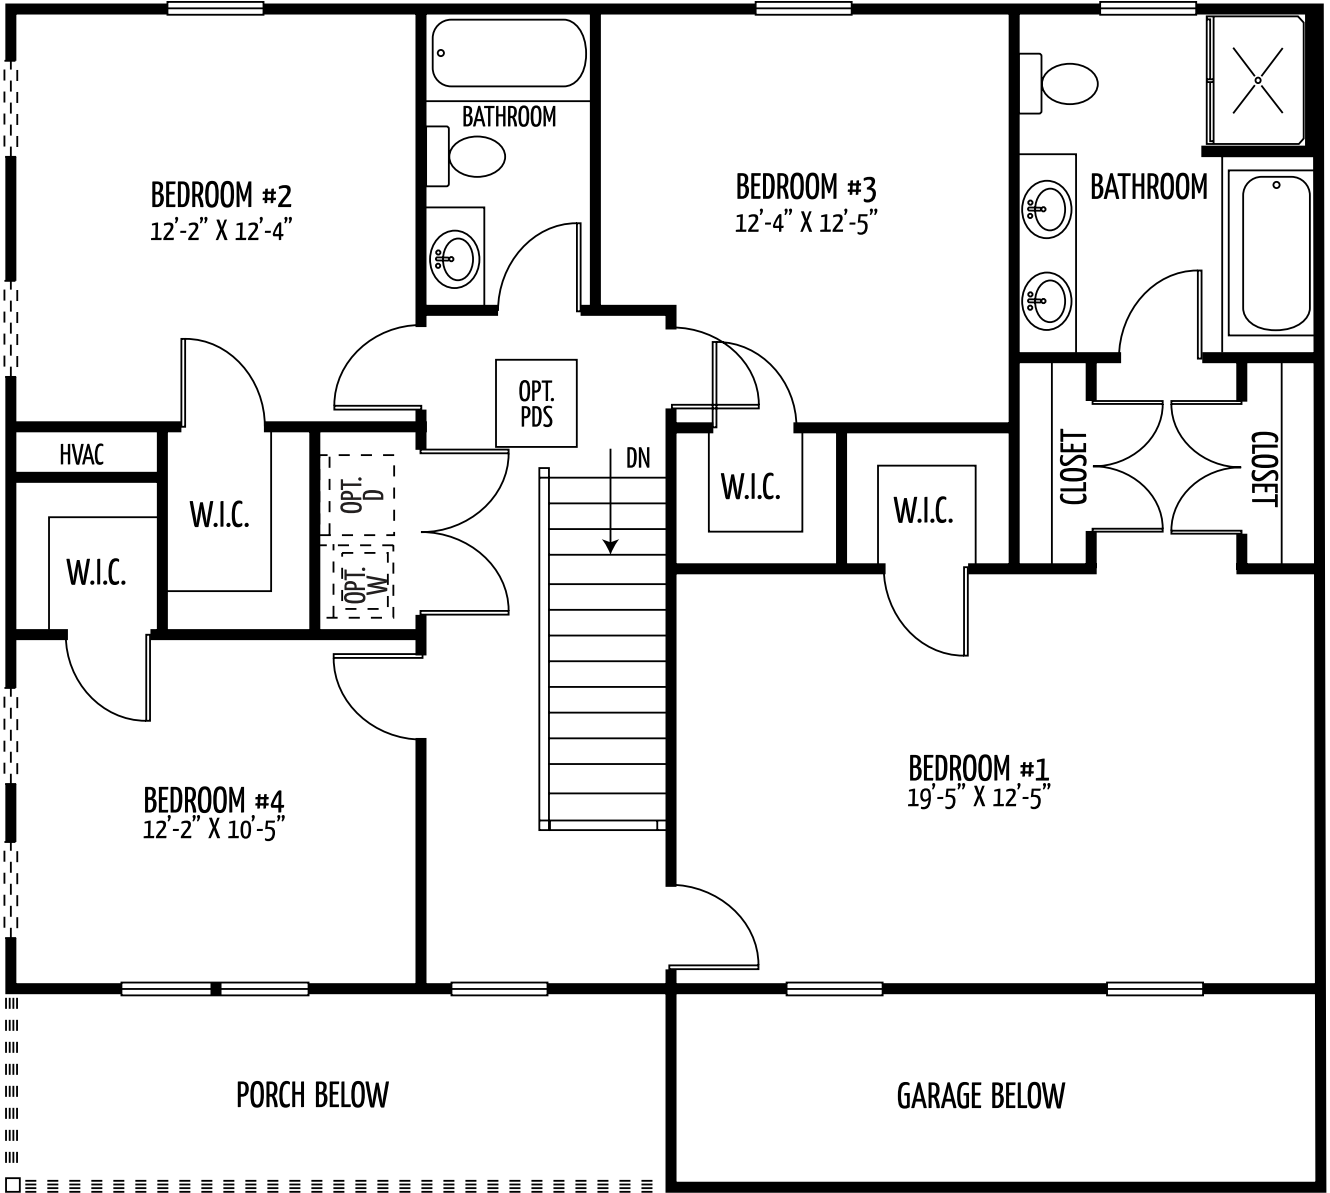

The Sussex

(Approx. 2086 square feet)

Impressive 4 bedroom 2.5 bath colonial has a covered full front porch and a 2 car garage. Living room, powder room, breakfast nook, great room and kitchen with an island and pantry set the stage for this smart open floor plan. All bedrooms include a walk-in closet and the master has an additional his and her closet and a Super Bath. Optional finished basement available.

OPTIONAL WINDOW

OPTIONAL WINDOW

OPTIONAL WINDOW

OPTIONAL WINDOW

SUSSEX SECOND FLOOR

SUSSEX OPTIONAL SECOND FLOOR

SUSSEX BASEMENT