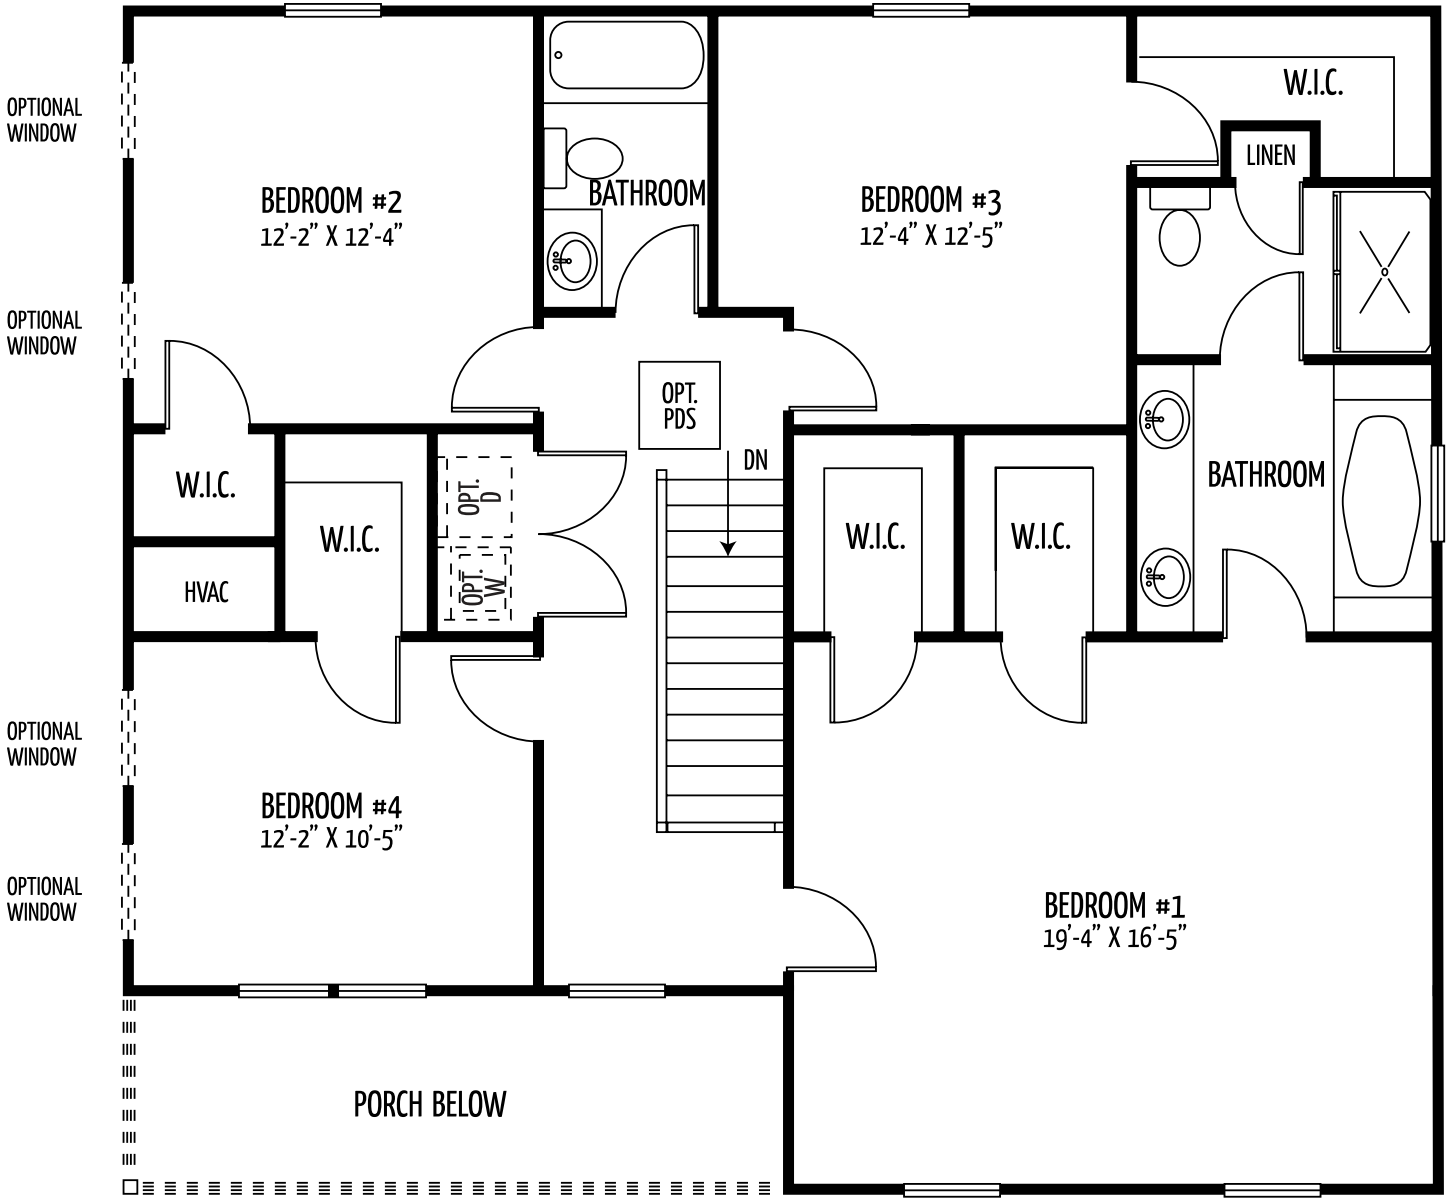

The Sussex

(Approx. 2086 square feet)

Impressive 4 bedroom 2.5 bath colonial has a covered full front porch and a 2 car garage. Living room, powder room, breakfast nook, great room and kitchen with an island and pantry set the stage for this smart open floor plan. All bedrooms include a walk-in closet and the master has an additional his and her closet and a Super Bath. Optional finished basement available.

OPTIONAL WINDOW

OPTIONAL WINDOW

OPTIONAL WINDOW

OPTIONAL WINDOW

SUSSEX SECOND FLOOR

SUSSEX OPTIONAL SECOND FLOOR

SUSSEX BASEMENT