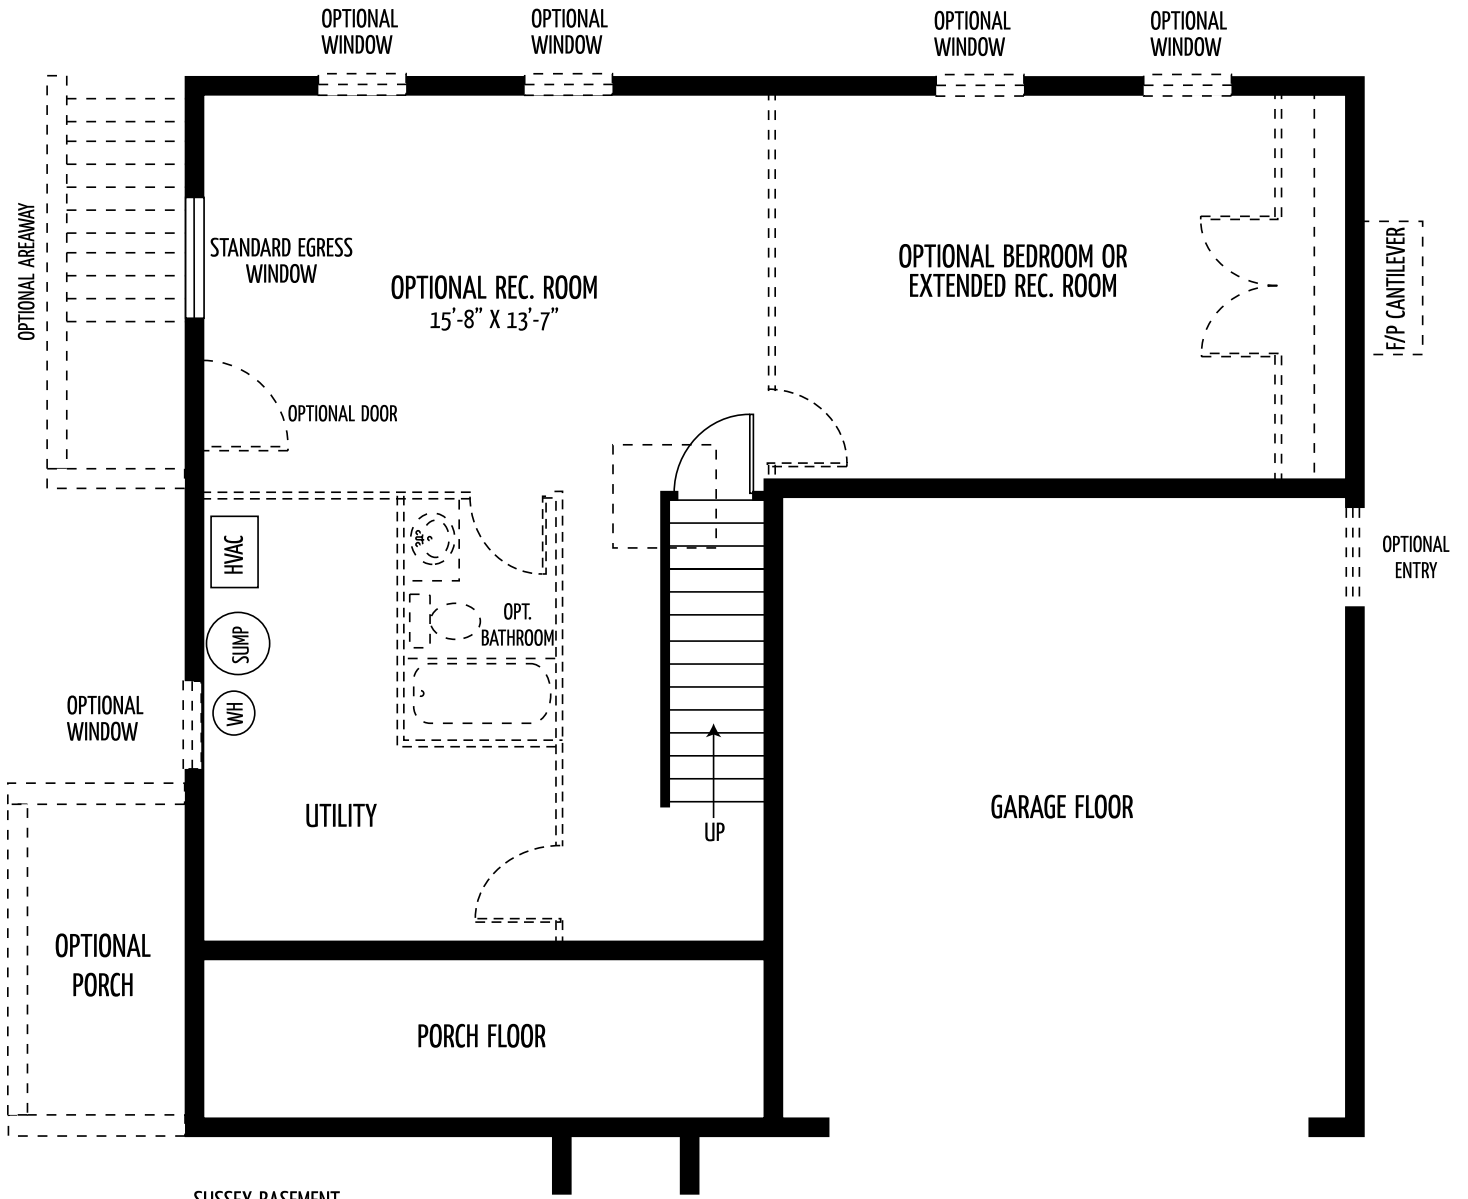

The Sussex

(Approx. 2086 square feet)

Impressive 4 bedroom 2.5 bath colonial has a covered full front porch and a 2 car garage. Living room, powder room, breakfast nook, great room and kitchen with an island and pantry set the stage for this smart open floor plan. All bedrooms include a walk-in closet and the master has an additional his and her closet and a Super Bath. Optional finished basement available.

OPTIONAL WINDOW

OPTIONAL WINDOW

OPTIONAL WINDOW

OPTIONAL WINDOW

SUSSEX SECOND FLOOR

SUSSEX OPTIONAL SECOND FLOOR

SUSSEX BASEMENT